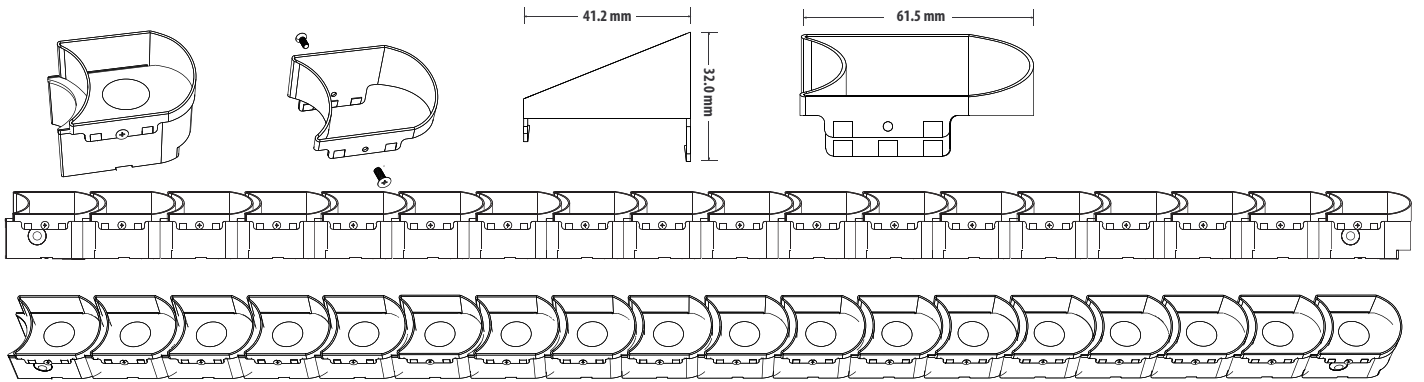

Dimension

L66*W39*H29mm

Bending

Product Features

- I. Flexible structure with continuous illumination without any shadows or dark areas.
- II. DC12V Input, extend or combine length freely.
- III. Multiple lens options.
- IV. IP67, suitable for wet locations and has a protection rating of IK06.

Cover Styles _____
 A=Standard B=Honeycomb

Mounting Optionals

Fixed Bracket

Adjustable Bracket

AW01 Mono Color Flexible LED Wall Grazer

Shading Accessories

Available Custom Length

Min. L=333mm(6×LED) 6 Links (12W)

Length =666mm(12×LED) 12 Links (24W)

L=1000mm(18×LED) 18 Links (36W)

L=1333.3mm(24×LED) 24 Links (48W)

Maximum Linking 4×L=4000mm(L=1000mm)

AW01 Mono Color Flexible LED Wall Grazer

Connection