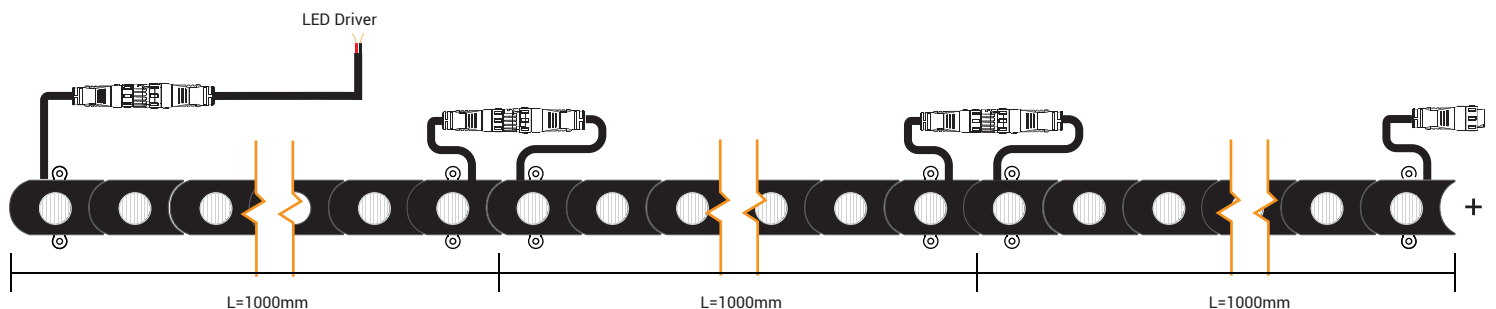

Cover Styles _____
 A=Standard B=Honeycomb

Mounting Optionals

Fixed Bracket

Adjustable Bracket

AW01 Mono Color Flexible LED Wall Grazer

Shading Accessories

Available Custom Length

Min. L=333mm(6×LED) 6 Links (12W)

Length =666mm(12×LED) 12 Links (24W)

L=1000mm(18×LED) 18 Links (36W)

L=1333.3mm(24×LED) 24 Links (48W)

Maximum Linking 4×L=4000mm(L=1000mm)

AW01 Mono Color Flexible LED Wall Grazer

Connection