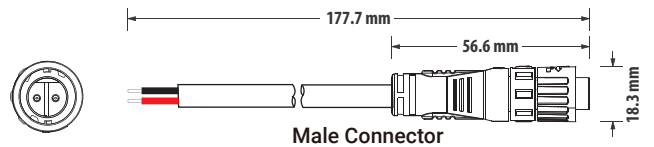

Cover Styles _____
 A=Standard B=Honeycomb

Mounting Optionals

Fixed Bracket

Adjustable Bracket

AW01 Mono Color Flexible LED Wall Grazer

Shading Accessories

Available Custom Length

Min. L=333mm(6×LED) 6 Links (12W)

Length =666mm(12×LED) 12 Links (24W)

L=1000mm(18×LED) 18 Links (36W)

L=1333.3mm(24×LED) 24 Links (48W)

Maximum Linking 4×L=4000mm(L=1000mm)

AW01 Mono Color Flexible LED Wall Grazer

Connection