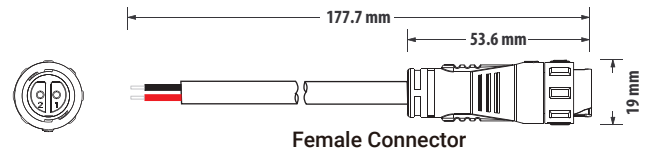

Input Voltage	12V DC
Power Consumption	36W/m

Physical

LED Count	18 LEDs/m
Min. Unit	3 pcs LEDs/ unit
Min. Unit Length	166 mm
Housing Material	Aluminum +Tempered Glass Cover

Output

LED Light	SMD LED 3535
	>80
Max. Single Feed Length	2M
Optional Lens	15°, 20°, 30°, 40°, 10°x15°, 15°x25° 15°x40°, 25°x45°
Lumen Maintenance	70,000 Hours L70 @ 25°C 50,000 Hours L70 @ 50°C

Cover Styles _____
 A=Standard B=Honeycomb

Mounting Optionals

Fixed Bracket

Adjustable Bracket

AW01 Mono Color Flexible LED Wall Grazer

Shading Accessories

Available Custom Length

Min. L=333mm(6×LED) 6 Links (12W)

Length =666mm(12×LED) 12 Links (24W)

L=1000mm(18×LED) 18 Links (36W)

L=1333.3mm(24×LED) 24 Links (48W)

Maximum Linking 4×L=4000mm(L=1000mm)

AW01 Mono Color Flexible LED Wall Grazer

Connection