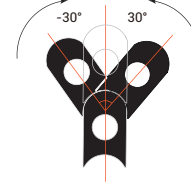

Dimension

L66*W39*H29mm

Bending

Product Features

- I. Flexible structure with continuous illumination without any shadows or dark areas.
- II. DC12V Input, extend or combine length freely.
- III. Multiple lens options.
- IV. IP67, suitable for wet locations and has a protection rating of IK06.

Input Voltage	12V DC
Power Consumption	36W/m

Physical

LED Count	18 LEDs/m
Min. Unit	3 pcs LEDs/ unit
Min. Unit Length	166 mm
Housing Material	Aluminum +Tempered Glass Cover

Output

LED Light	SMD LED 3535
	>80
Max. Single Feed Length	2M
Optional Lens	15°, 20°, 30°, 40°, 10°x15°, 15°x25° 15°x40°, 25°x45°
Lumen Maintenance	70,000 Hours L70 @ 25°C 50,000 Hours L70 @ 50°C