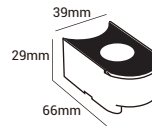

Dimension

L66*W39*H29mm

Bending

Product Features

- I. Flexible structure with continuous illumination without any shadows or dark areas.
- II. DC12V Input, extend or combine length freely.
- III. Multiple lens options.
- IV. IP67, suitable for wet locations and has a protection rating of IK06.

Input Voltage	12V DC
Power Consumption	36W/m

Physical

LED Count	18 LEDs/m
Min. Unit	3 pcs LEDs/ unit
Min. Unit Length	166 mm
Housing Material	Aluminum +Tempered Glass Cover

Output

LED Light	SMD LED 3535
	>80
Max. Single Feed Length	2M
Optional Lens	15°, 20°, 30°, 40°, 10°x15°, 15°x25° 15°x40°, 25°x45°
Lumen Maintenance	70,000 Hours L70 @ 25°C 50,000 Hours L70 @ 50°C

Length =666mm(12×LED) 12 Links (24W)

L=1000mm(18×LED) 18 Links (36W)

L=1333.3mm(24×LED) 24 Links (48W)

Maximum Linking 4×L=4000mm(L=1000mm)

AW01 Mono Color Flexible LED Wall Grazer

Connection