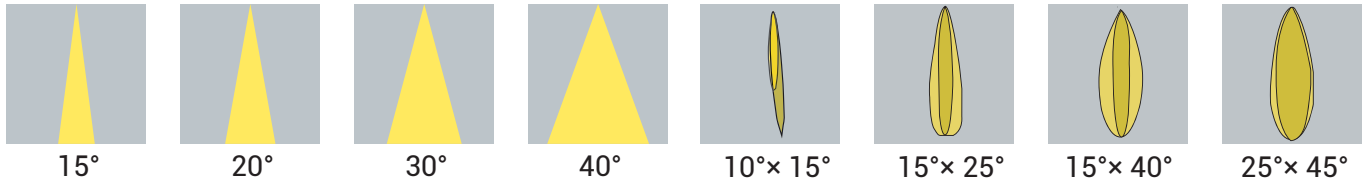

AW01 Mono Color Flexible LED Wall Grazer

Optional LENS Distribution