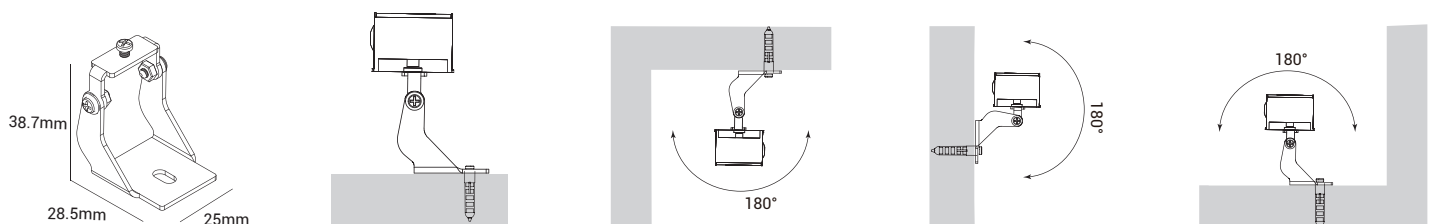

Cover Styles _____
 A=Standard B=Honeycomb

Mounting Optionals

Fixed Bracket

Adjustable Bracket

AW01 Mono Color Flexible LED Wall Grazer

Shading Accessories

Available Custom Length

Min. L=333mm(6×LED) 6 Links (12W)

Length =666mm(12×LED) 12 Links (24W)

L=1000mm(18×LED) 18 Links (36W)

L=1333.3mm(24×LED) 24 Links (48W)

Maximum Linking 4×L=4000mm(L=1000mm)

AW01 Mono Color Flexible LED Wall Grazer

Connection