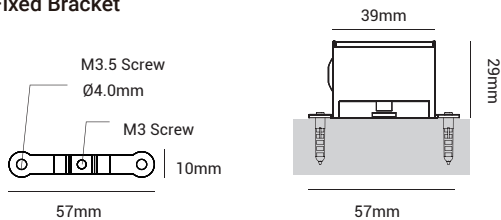

Input Voltage	12V DC
Power Consumption	36W/m

Physical

LED Count	18 LEDs/m
Min. Unit	3 pcs LEDs/ unit
Min. Unit Length	166 mm
Housing Material	Aluminum +Tempered Glass Cover

Output

LED Light	SMD LED 3535
	>80
Max. Single Feed Length	2M
Optional Lens	15°, 20°, 30°, 40°, 10°x15°, 15°x25° 15°x40°, 25°x45°
Lumen Maintenance	70,000 Hours L70 @ 25°C 50,000 Hours L70 @ 50°C

Cover Styles _____
 A=Standard B=Honeycomb

Mounting Optionals

Fixed Bracket

Adjustable Bracket

AW01 Mono Color Flexible LED Wall Grazer

Shading Accessories

Available Custom Length

Min. L=333mm(6×LED) 6 Links (12W)

Length =666mm(12×LED) 12 Links (24W)

L=1000mm(18×LED) 18 Links (36W)

L=1333.3mm(24×LED) 24 Links (48W)

Maximum Linking 4×L=4000mm(L=1000mm)

AW01 Mono Color Flexible LED Wall Grazer

Connection