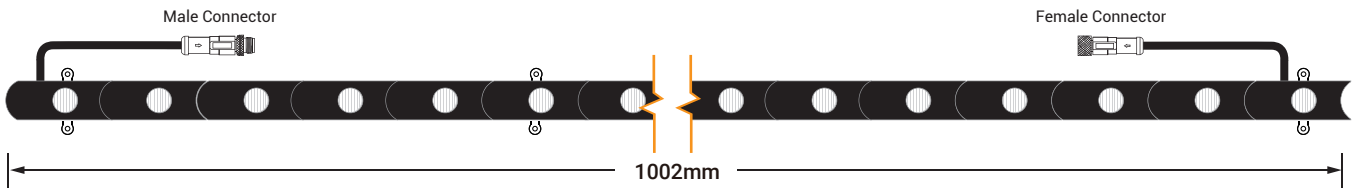

## Available Custom Length

Min. L=334mm(6×LED) 6 Links (8W)

Length =668mm(12×LED) 12 Links (16W)

L=1002mm(18×LED) 18 Links (24W)

L=1336mm(24×LED) 24 Links (32W)

Maximum Linking 4×L=4008mm(L=1002mm)