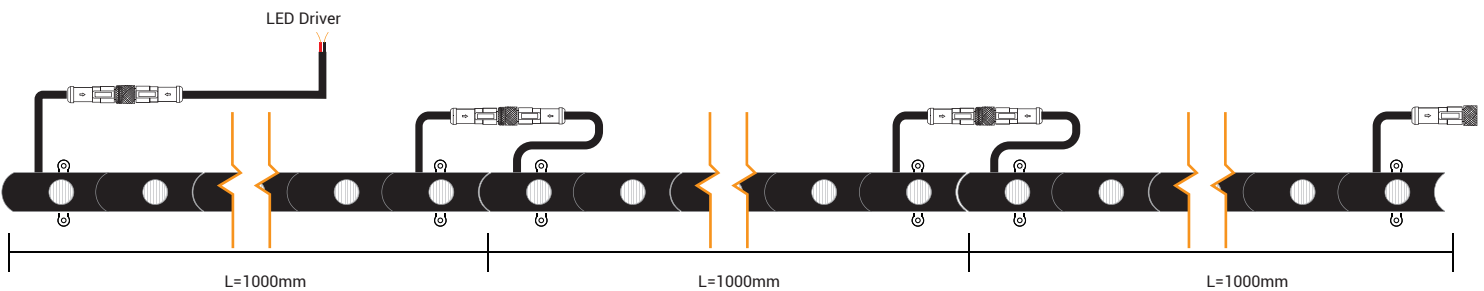

## Available Custom Length

Min. L=334mm(6×LED) 6 Links (8W)

Length =668mm(12×LED) 12 Links (16W)

L=1002mm(18×LED) 18 Links (24W)

L=1336mm(24×LED) 24 Links (32W)

Maximum Linking 4×L=4008mm(L=1002mm)