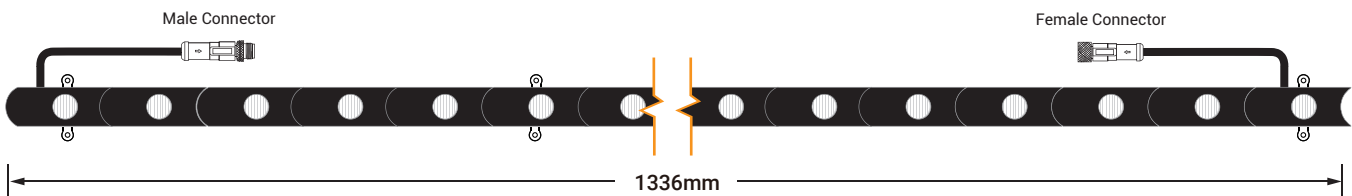

## Available Custom Length

Min. L=334mm(6×LED) 6 Links (8W)

Length =668mm(12×LED) 12 Links (16W)

L=1002mm(18×LED) 18 Links (24W)

L=1336mm(24×LED) 24 Links (32W)

Maximum Linking 4×L=4008mm(L=1002mm)