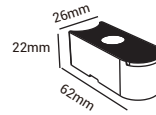

## Dimension

L62\*W26\*H22mm

## Available Custom Length

Min. L=334mm(6×LED) 6 Links (8W)

Length =668mm(12×LED) 12 Links (16W)

L=1002mm(18×LED) 18 Links (24W)

L=1336mm(24×LED) 24 Links (32W)

Maximum Linking 4×L=4008mm(L=1002mm)