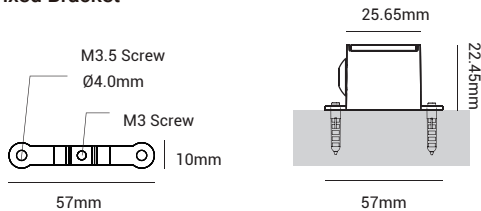

AW06 Mono Color Flexible LED Wall Grazer

Optional LENS Distribution

24°

30°

40°

60°

25°x45°

30°x60°

Model Encoding

AW06 - 24V - 3535 -18 - 3000K- 80 -2545 - A

Product No.

Input Voltage

LED Type

LED Quantity/Meter

CCT & Color

2200K, 2700K, 3000K, 3500K, 4000K, 4500K, 5000K, 6500K

G=Green, B=Blue

Color Rendering Index

80=Ra>80

Lens Distribution

24=24° 30=30° 40=40° 60=60° 2545=25°x45° 3060=30°x60°

Cover Styles

A=Standard B=Honeycomb

Mounting Optionals

Fixed Bracket