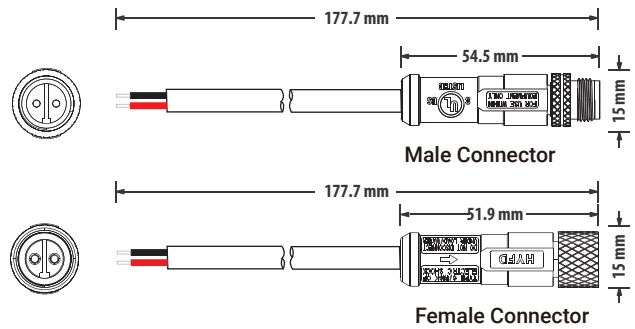

AW06 Mono Color Flexible LED Wall Grazer

Available Custom Length

Min. L=334mm(6×LED) 6 Links (8W)