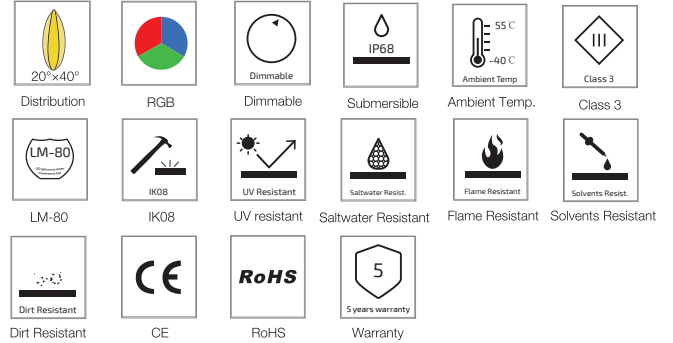

# SFW20 Multi Color RGB Silicone Flexible LED Wall Grazer

SFW20-24V-3535-24-RGB

Specification

Dimension

Optional LENSs Distribution

Technical Parameters

Electrical	
Input Voltage	24V DC
Power Consumption	18W/m
Physical	
LED Count	24 LEDs/m
Cutting Unit	6 LEDs
Cutting Unit Length	250mm
Mini. Curvature Radius:	250mm
Output	
LED Light	Epistar SMD LED 3535
CRI	>80
Max. Length Single Feed	4 M
Optional Lens	20°, 25°, 38°, 60°, 20°x40°
Lumen Maintenance	70,000 Hours L70 @ 25°C 50,000 Hours L70 @ 50°C
Temperature Ranges	
Installation	0°C to 50°C
Operating	-40°C to 55°C
Dependability	
Warranty	5 Years Warranty
IP Rating	IP68

Emitting Color

Illuminance Distribution