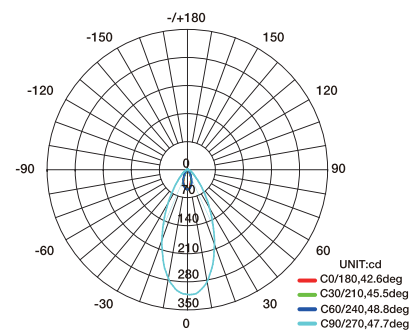

# SFW20 Multi Color RGB Silicone Flexible LED Wall Grazer

SFW20-24V-3535-24-RGB

Specification

Dimension

Optional LENSs Distribution

Technical Parameters

Electrical	
Input Voltage	24V DC
Power Consumption	18W/m
Physical	
LED Count	24 LEDs/m
Cutting Unit	6 LEDs
Cutting Unit Length	250mm
Mini. Curvature Radius:	250mm
Output	
LED Light	Epistar SMD LED 3535
CRI	>80
Max. Length Single Feed	4 M
Optional Lens	20°, 25°, 38°, 60°, 20°x40°
Lumen Maintenance	70,000 Hours L70 @ 25°C 50,000 Hours L70 @ 50°C
Temperature Ranges	
Installation	0°C to 50°C
Operating	-40°C to 55°C
Dependability	
Warranty	5 Years Warranty
IP Rating	IP68

Emitting Color

Illuminance Distribution