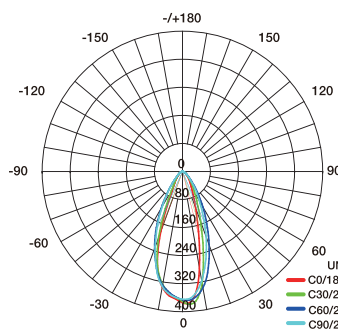

# SFW20 Multi Color RGB Silicone Flexible LED Wall Grazer

SFW20-24V-3535-24-RGB

Specification

Dimension

Optional LENSs Distribution

Technical Parameters

Electrical	
Input Voltage	24V DC
Power Consumption	18W/m
Physical	
LED Count	24 LEDs/m
Cutting Unit	6 LEDs
Cutting Unit Length	250mm
Mini. Curvature Radius:	250mm
Output	
LED Light	Epistar SMD LED 3535
CRI	>80
Max. Length Single Feed	4 M
Optional Lens	20°, 25°, 38°, 60°, 20°x40°
Lumen Maintenance	70,000 Hours L70 @ 25°C 50,000 Hours L70 @ 50°C
Temperature Ranges	
Installation	0°C to 50°C
Operating	-40°C to 55°C
Dependability	
Warranty	5 Years Warranty
IP Rating	IP68

Emitting Color

Illuminance Distribution