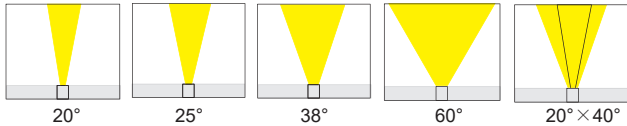

# SFW20 Multi Color RGB Silicone Flexible LED Wall Grazer

SFW20-24V-3535-24-RGB

Specification

Dimension

Optional LENSs Distribution

Technical Parameters

Electrical	
Input Voltage	24V DC
Power Consumption	18W/m
Physical	
LED Count	24 LEDs/m
Cutting Unit	6 LEDs
Cutting Unit Length	250mm
Mini. Curvature Radius:	250mm
Output	
LED Light	Epistar SMD LED 3535
CRI	>80
Max. Length Single Feed	4 M
Optional Lens	20°, 25°, 38°, 60°, 20°x40°
Lumen Maintenance	70,000 Hours L70 @ 25°C 50,000 Hours L70 @ 50°C
Temperature Ranges	
Installation	0°C to 50°C
Operating	-40°C to 55°C
Dependability	
Warranty	5 Years Warranty
IP Rating	IP68