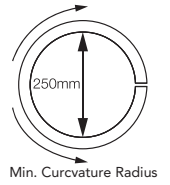

# SFW20 Multi Color RGB Silicone Flexible LED Wall Grazer

SFW20-24V-3535-24-RGB

Specification

Dimension

Optional LENSs Distribution

Technical Parameters

Electrical	
Input Voltage	24V DC
Power Consumption	18W/m
Physical	
LED Count	24 LEDs/m
Cutting Unit	6 LEDs
Cutting Unit Length	250mm
Mini. Curvature Radius:	250mm
Output	
LED Light	Epistar SMD LED 3535
CRI	>80
Max. Length Single Feed	4 M
Optional Lens	20°, 25°, 38°, 60°, 20°x40°
Lumen Maintenance	70,000 Hours L70 @ 25°C 50,000 Hours L70 @ 50°C
Temperature Ranges	
Installation	0°C to 50°C
Operating	-40°C to 55°C
Dependability	
Warranty	5 Years Warranty
IP Rating	IP68