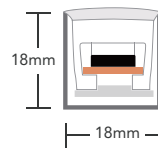

# SFW20 Multi Color RGB Silicone Flexible LED Wall Grazer

SFW20-24V-3535-24-RGB

Specification

Dimension

Optional LENSs Distribution

Technical Parameters

Electrical	
Input Voltage	24V DC
Power Consumption	18W/m
Physical	
LED Count	24 LEDs/m
Cutting Unit	6 LEDs
Cutting Unit Length	250mm
Mini. Curvature Radius:	250mm
Output	
LED Light	Epistar SMD LED 3535
CRI	>80
Max. Length Single Feed	4 M
Optional Lens	20°, 25°, 38°, 60°, 20°x40°
Lumen Maintenance	70,000 Hours L70 @ 25°C 50,000 Hours L70 @ 50°C
Temperature Ranges	
Installation	0°C to 50°C
Operating	-40°C to 55°C
Dependability	
Warranty	5 Years Warranty
IP Rating	IP68