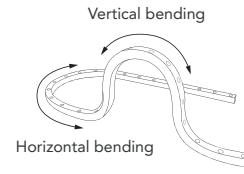

# SFW20 Multi Color RGB Silicone Flexible LED Wall Grazer

SFW20-24V-3535-24-RGB

Specification

Dimension

Optional LENSs Distribution

Technical Parameters

Electrical	
Input Voltage	24V DC
Power Consumption	18W/m
Physical	
LED Count	24 LEDs/m
Cutting Unit	6 LEDs
Cutting Unit Length	250mm
Mini. Curvature Radius:	250mm
Output	
LED Light	Epistar SMD LED 3535
CRI	>80
Max. Length Single Feed	4 M
Optional Lens	20°, 25°, 38°, 60°, 20°x40°
Lumen Maintenance	70,000 Hours L70 @ 25°C 50,000 Hours L70 @ 50°C
Temperature Ranges	
Installation	0°C to 50°C
Operating	-40°C to 55°C
Dependability	
Warranty	5 Years Warranty
IP Rating	IP68