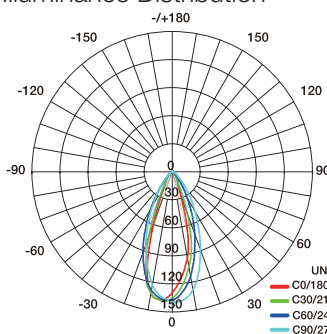

# SFW20 Multi Color RGB Silicone Flexible LED Wall Grazer

SFW20-24V-3535-24-RGB

Specification

Dimension

Optional LENSs Distribution

Technical Parameters

Electrical	
Input Voltage	24V DC
Power Consumption	18W/m
Physical	
LED Count	24 LEDs/m
Cutting Unit	6 LEDs
Cutting Unit Length	250mm
Mini. Curvature Radius:	250mm
Output	
LED Light	Epistar SMD LED 3535
CRI	>80
Max. Length Single Feed	4 M
Optional Lens	20°, 25°, 38°, 60°, 20°x40°
Lumen Maintenance	70,000 Hours L70 @ 25°C 50,000 Hours L70 @ 50°C
Temperature Ranges	
Installation	0°C to 50°C
Operating	-40°C to 55°C
Dependability	
Warranty	5 Years Warranty
IP Rating	IP68

Emitting Color

Illuminance Distribution