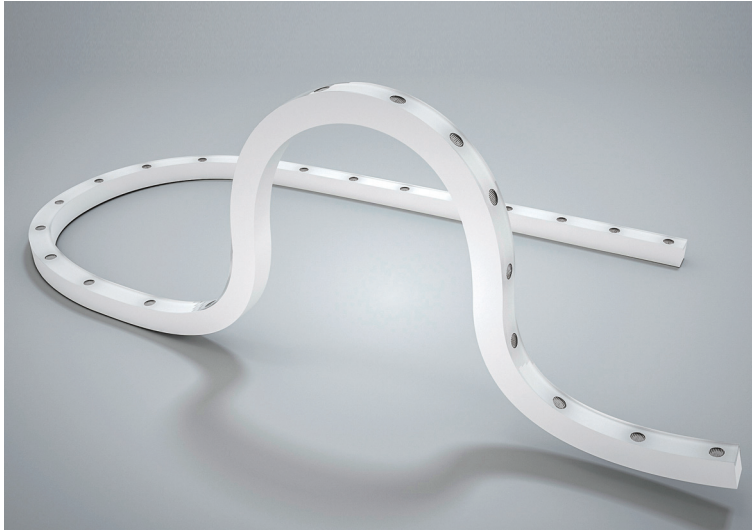

# SFW20 Multi Color RGB Silicone Flexible LED Wall Grazer

SFW20-24V-3535-24-RGB

Specification

Dimension

Optional LENSs Distribution

Technical Parameters

Electrical	
Input Voltage	24V DC
Power Consumption	18W/m
Physical	
LED Count	24 LEDs/m
Cutting Unit	6 LEDs
Cutting Unit Length	250mm
Mini. Curvature Radius:	250mm
Output	
LED Light	Epistar SMD LED 3535
CRI	>80
Max. Length Single Feed	4 M
Optional Lens	20°, 25°, 38°, 60°, 20°x40°
Lumen Maintenance	70,000 Hours L70 @ 25°C 50,000 Hours L70 @ 50°C
Temperature Ranges	
Installation	0°C to 50°C
Operating	-40°C to 55°C
Dependability	
Warranty	5 Years Warranty
IP Rating	IP68

# SFW20 Multi Color RGB Silicone Flexible LED Wall Grazer