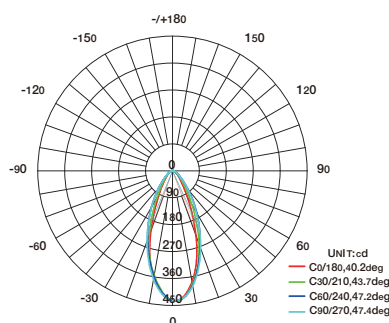

# SFW20 Tunable White Silicone Flexible LED Wall Grazer

SFW20-24V-3535-24-DW

Specification

Dimension

20°x40° Distribution	Ansi C78.377	SDCM<3	One Bin	Dimmable	IP68 Submersible
Ambient Temp. 55°C / -40°C	Class 3	LM-80	IK08	UV Resistant	Saltwater Resistant
Flame Resistant	Solvents Resistant	Dirt Resistant	CE	RoHS	5 years warranty Warranty

Optional LENS Distribution

Technical Parameters

Electrical	
Input Voltage	24V DC
Power Consumption	19W/m
Physical	
LED Count	24 LEDs/m
Cutting Unit	3 LEDs
Cutting Unit Length	125mm
Mini. Curvature Radius:	250mm(Horizontal)/400mm(Vertical)
Output	
LED Light	Epistar SMD LED 3535
CRI	>80
Max Length	5 M
Optional Lens	15°, 20°, 25°, 38°, 60°, 20°x40°
Lumen Maintenance	70,000 Hours L70 @ 25°C 50,000 Hours L70 @ 50°C
Temperature Ranges	
Installation	0°C to 50°C
Operating	-40°C to 55°C
Dependability	
Warranty	5 Years Warranty
IP Rating	IP68

Color Combinations

Illuminance Distribution

AVERAGE BEAM ANGLE(50%):43.8 DEG  
**2700K Angle: 20° X 40°**

AVERAGE BEAM ANGLE(50%):44.6 DEG  
**6000K Angle: 20° X 40°**

AVERAGE BEAM ANGLE(50%):44.3 DEG  
**2700K+6000K Angle: 20° X 40°**