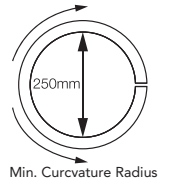

# SFW20 Tunable White Silicone Flexible LED Wall Grazer

SFW20-24V-3535-24-DW

Specification

Dimension

20°x40° Distribution	Ansi C78.377	SDCM<3	One Bin	Dimmable	IP68 Submersible
Ambient Temp. 55°C / -40°C	Class 3	LM-80	IK08	UV Resistant	Saltwater Resistant
Flame Resistant	Solvents Resistant	Dirt Resistant	CE	RoHS	5 years warranty Warranty

Optional LENS Distribution

Technical Parameters

Electrical	
Input Voltage	24V DC
Power Consumption	19W/m
Physical	
LED Count	24 LEDs/m
Cutting Unit	3 LEDs
Cutting Unit Length	125mm
Mini. Curvature Radius:	250mm(Horizontal)/400mm(Vertical)
Output	
LED Light	Epistar SMD LED 3535
CRI	>80
Max Length	5 M
Optional Lens	15°, 20°, 25°, 38°, 60°, 20°x40°
Lumen Maintenance	70,000 Hours L70 @ 25°C 50,000 Hours L70 @ 50°C
Temperature Ranges	
Installation	0°C to 50°C
Operating	-40°C to 55°C
Dependability	
Warranty	5 Years Warranty
IP Rating	IP68