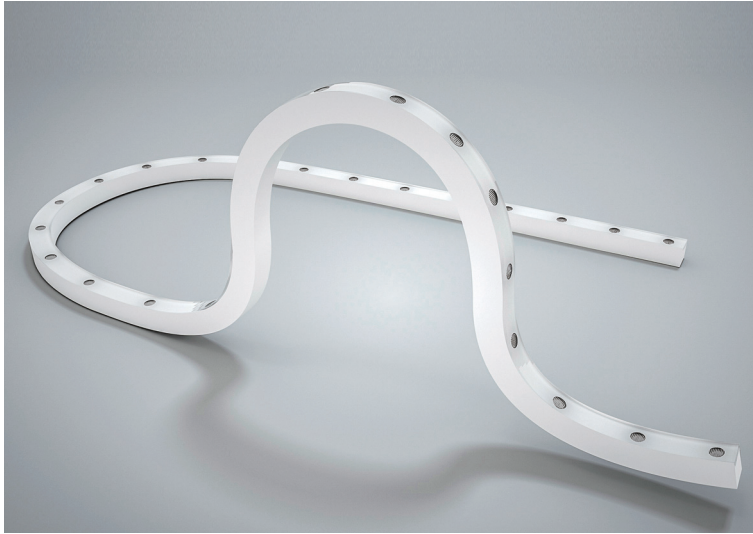

# SFW20 Tunable White Silicone Flexible LED Wall Grazer

SFW20-24V-3535-24-DW

Specification

Dimension

20°x40° Distribution	Ansi C78.377	SDCM<3	One Bin	Dimmable	IP68 Submersible
Ambient Temp. 55°C / -40°C	Class 3	LM-80	IK08	UV Resistant	Saltwater Resistant
Flame Resistant	Solvents Resistant	Dirt Resistant	CE	RoHS	5 years warranty Warranty

Optional LENS Distribution

Technical Parameters

Electrical	
Input Voltage	24V DC
Power Consumption	19W/m
Physical	
LED Count	24 LEDs/m
Cutting Unit	3 LEDs
Cutting Unit Length	125mm
Mini. Curvature Radius:	250mm(Horizontal)/400mm(Vertical)
Output	
LED Light	Epistar SMD LED 3535
CRI	>80
Max Length	5 M
Optional Lens	15°, 20°, 25°, 38°, 60°, 20°x40°
Lumen Maintenance	70,000 Hours L70 @ 25°C 50,000 Hours L70 @ 50°C
Temperature Ranges	
Installation	0°C to 50°C
Operating	-40°C to 55°C
Dependability	
Warranty	5 Years Warranty
IP Rating	IP68

# SFW20 Tunable White Silicone Flexible LED Wall Grazer