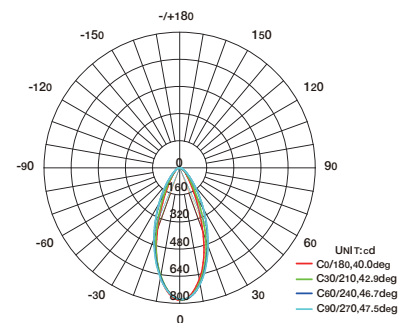

Optional LENS Distribution

Technical Parameters

Electrical	
Input Voltage	24V DC
Power Consumption	19W/m
Physical	
LED Count	24 LEDs/m
Cutting Unit	3 LEDs
Cutting Unit Length	125mm
Mini. Curvature Radius:	250mm(Horizontal)/400mm(Vertical)
Output	
LED Light	Epistar SMD LED 3535
CRI	>80
Max Length	5 M
Optional Lens	15°, 20°, 25°, 38°, 60°, 20°x40°
Lumen Maintenance	70,000 Hours L70 @ 25°C 50,000 Hours L70 @ 50°C
Temperature Ranges	
Installation	0°C to 50°C
Operating	-40°C to 55°C
Dependability	
Warranty	5 Years Warranty
IP Rating	IP68

Color Combinations

Illuminance Distribution

AVERAGE BEAM ANGLE(50%):43.8 DEG  
**2700K Angle: 20° X 40°**

AVERAGE BEAM ANGLE(50%):44.6 DEG  
**6000K Angle: 20° X 40°**

AVERAGE BEAM ANGLE(50%):44.3 DEG  
**2700K+6000K Angle: 20° X 40°**