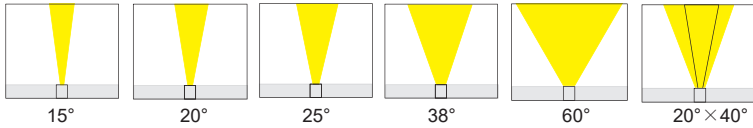

# SFW20 Tunable White Silicone Flexible LED Wall Grazer

SFW20-24V-3535-24-DW

Specification

Dimension

20°x40° Distribution	Ansi C78.377	SDCM<3	One Bin	Dimmable	IP68 Submersible
Ambient Temp. 55°C / -40°C	Class 3	LM-80	IK08	UV Resistant	Saltwater Resistant
Flame Resistant	Solvents Resistant	Dirt Resistant	CE	RoHS	5 years warranty Warranty

Optional LENS Distribution

Technical Parameters

Electrical	
Input Voltage	24V DC
Power Consumption	19W/m
Physical	
LED Count	24 LEDs/m
Cutting Unit	3 LEDs
Cutting Unit Length	125mm
Mini. Curvature Radius:	250mm(Horizontal)/400mm(Vertical)
Output	
LED Light	Epistar SMD LED 3535
CRI	>80
Max Length	5 M
Optional Lens	15°, 20°, 25°, 38°, 60°, 20°x40°
Lumen Maintenance	70,000 Hours L70 @ 25°C 50,000 Hours L70 @ 50°C
Temperature Ranges	
Installation	0°C to 50°C
Operating	-40°C to 55°C
Dependability	
Warranty	5 Years Warranty
IP Rating	IP68