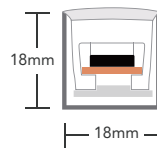

# SFW20 Tunable White Silicone Flexible LED Wall Grazer

SFW20-24V-3535-24-DW

Specification

Dimension

20°x40° Distribution	Ansi C78.377	SDCM<3	One Bin	Dimmable	IP68 Submersible
Ambient Temp. 55°C / -40°C	Class 3	LM-80	IK08	UV Resistant	Saltwater Resistant
Flame Resistant	Solvents Resistant	Dirt Resistant	CE	RoHS	5 years warranty Warranty

Optional LENS Distribution

Technical Parameters

Electrical	
Input Voltage	24V DC
Power Consumption	19W/m
Physical	
LED Count	24 LEDs/m
Cutting Unit	3 LEDs
Cutting Unit Length	125mm
Mini. Curvature Radius:	250mm(Horizontal)/400mm(Vertical)
Output	
LED Light	Epistar SMD LED 3535
CRI	>80
Max Length	5 M
Optional Lens	15°, 20°, 25°, 38°, 60°, 20°x40°
Lumen Maintenance	70,000 Hours L70 @ 25°C 50,000 Hours L70 @ 50°C
Temperature Ranges	
Installation	0°C to 50°C
Operating	-40°C to 55°C
Dependability	
Warranty	5 Years Warranty
IP Rating	IP68