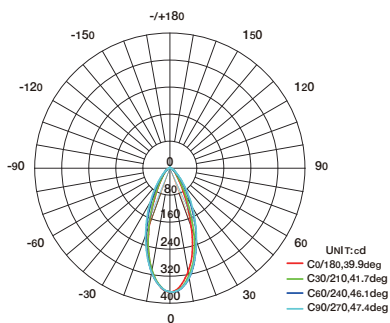

# SFW20 Tunable White Silicone Flexible LED Wall Grazer

SFW20-24V-3535-24-DW

Specification

Dimension

20°x40° Distribution	Ansi C78.377	SDCM<3	One Bin	Dimmable	IP68 Submersible
Ambient Temp. 55°C / -40°C	Class 3	LM-80	IK08	UV Resistant	Saltwater Resistant
Flame Resistant	Solvents Resistant	Dirt Resistant	CE	RoHS	5 years warranty Warranty

Optional LENS Distribution

Technical Parameters

Electrical	
Input Voltage	24V DC
Power Consumption	19W/m
Physical	
LED Count	24 LEDs/m
Cutting Unit	3 LEDs
Cutting Unit Length	125mm
Mini. Curvature Radius:	250mm(Horizontal)/400mm(Vertical)
Output	
LED Light	Epistar SMD LED 3535
CRI	>80
Max Length	5 M
Optional Lens	15°, 20°, 25°, 38°, 60°, 20°x40°
Lumen Maintenance	70,000 Hours L70 @ 25°C 50,000 Hours L70 @ 50°C
Temperature Ranges	
Installation	0°C to 50°C
Operating	-40°C to 55°C
Dependability	
Warranty	5 Years Warranty
IP Rating	IP68

Color Combinations

Illuminance Distribution

AVERAGE BEAM ANGLE(50%):43.8 DEG  
**2700K Angle: 20° X 40°**

AVERAGE BEAM ANGLE(50%):44.6 DEG  
**6000K Angle: 20° X 40°**

AVERAGE BEAM ANGLE(50%):44.3 DEG  
**2700K+6000K Angle: 20° X 40°**