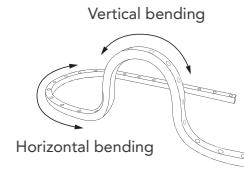

# SFW20 Tunable White Silicone Flexible LED Wall Grazer

SFW20-24V-3535-24-DW

Specification

Dimension

20°x40° Distribution	Ansi C78.377	SDCM<3	One Bin	Dimmable	IP68 Submersible
Ambient Temp. 55°C / -40°C	Class 3	LM-80	IK08	UV Resistant	Saltwater Resistant
Flame Resistant	Solvents Resistant	Dirt Resistant	CE	RoHS	5 years warranty Warranty

Optional LENS Distribution

Technical Parameters

Electrical	
Input Voltage	24V DC
Power Consumption	19W/m
Physical	
LED Count	24 LEDs/m
Cutting Unit	3 LEDs
Cutting Unit Length	125mm
Mini. Curvature Radius:	250mm(Horizontal)/400mm(Vertical)
Output	
LED Light	Epistar SMD LED 3535
CRI	>80
Max Length	5 M
Optional Lens	15°, 20°, 25°, 38°, 60°, 20°x40°
Lumen Maintenance	70,000 Hours L70 @ 25°C 50,000 Hours L70 @ 50°C
Temperature Ranges	
Installation	0°C to 50°C
Operating	-40°C to 55°C
Dependability	
Warranty	5 Years Warranty
IP Rating	IP68