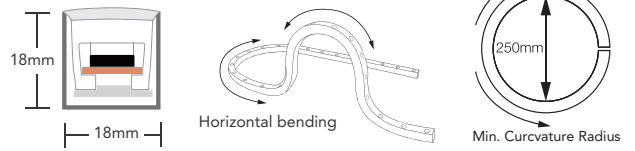

SFW20 Mono Color Silicone Flexible LED Wall Grazer

SFW20-24V-3535-24-CC-2200K-6500K

Specification

Dimension

Optional LENS Distribution

Technical Parameters

Electrical	
Input Voltage	24V DC
Power Consumption	18W/m
Physical	
LED Count	24 LEDs/m
Cutting Unit	6 LEDs
Cutting Unit Length	250mm
Mini. Curvature Radius:	250mm
Output	
LED Light	Epistar SMD LED 3535
CRI	>80
Max Length	5 M
Optional Lens	15°, 20°, 25°, 38°, 60°, 20°x40°
Lumen Maintenance	70,000 Hours L70 @ 25°C 50,000 Hours L70 @ 50°C
Temperature Ranges	
Installation	0°C to 50°C
Operating	-40°C to 55°C
Dependability	
Warranty	5 Years Warranty
IP Rating	IP68

Optional Color	
	2700K(2725±145K)
	3000K(3045±175K)
	3500K(3465±245K)
	4000K(3985±275K)
	5000K(5029±283K)
	Green(520-530nm)
	Blue (455-465nm)

Illuminance Distribution

Height	Eavg, Emax	Diameter
3.281ft 1m	65.81, 92.86fc 708.3, 999.5lx	2.093ft 63.78cm
6.562ft 2m	16.45, 23.21fc 177.1, 249.9lx	4.185ft 127.56cm
9.843ft 3m	7.312, 10.32fc 78.70, 111.1lx	6.278ft 191.35cm
13.12ft 4m	4.113, 5.804fc 44.27, 62.47lx	8.37ft 255.13cm
16.4ft 5m	2.632, 3.714fc 28.33, 39.98lx	10.46ft 318.91cm