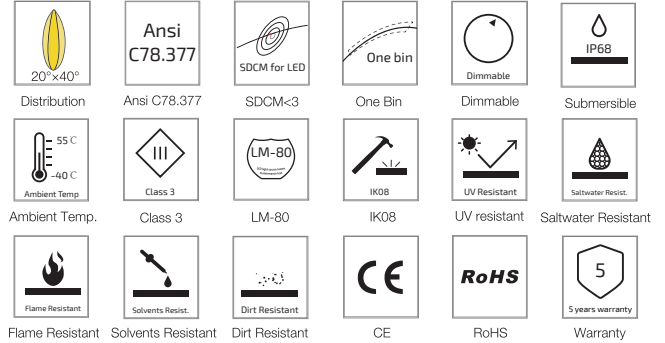

SFW20 Mono Color Silicone Flexible LED Wall Grazer

SFW20-24V-3535-24-CC-2200K-6500K

Specification

Dimension

Optional LENS Distribution

Technical Parameters

Electrical	
Input Voltage	24V DC
Power Consumption	18W/m
Physical	
LED Count	24 LEDs/m
Cutting Unit	6 LEDs
Cutting Unit Length	250mm
Mini. Curvature Radius:	250mm
Output	
LED Light	Epistar SMD LED 3535
CRI	>80
Max Length	5 M
Optional Lens	15°, 20°, 25°, 38°, 60°, 20°x40°
Lumen Maintenance	70,000 Hours L70 @ 25°C 50,000 Hours L70 @ 50°C
Temperature Ranges	
Installation	0°C to 50°C
Operating	-40°C to 55°C
Dependability	
Warranty	5 Years Warranty
IP Rating	IP68

Optional Color	
	2700K(2725±145K)
	3000K(3045±175K)
	3500K(3465±245K)
	4000K(3985±275K)
	5000K(5029±283K)
	Green(520-530nm)
	Blue (455-465nm)

Illuminance Distribution

Height	Eavg, Emax	Diameter
3.281ft 1m	65.81, 92.86fc 708.3, 999.5lx	2.093ft 63.78cm
6.562ft 2m	16.45, 23.21fc 177.1, 249.9lx	4.185ft 127.56cm
9.843ft 3m	7.312, 10.32fc 78.70, 111.1lx	6.278ft 191.35cm
13.12ft 4m	4.113, 5.804fc 44.27, 62.47lx	8.37ft 255.13cm
16.4ft 5m	2.632, 3.714fc 28.33, 39.98lx	10.46ft 318.91cm