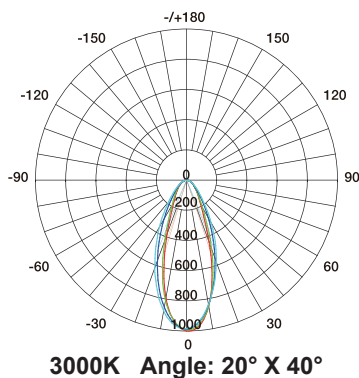

SFW20 Mono Color Silicone Flexible LED Wall Grazer

SFW20-24V-3535-24-CC-2200K-6500K

Specification

Dimension

Optional LENS Distribution

Technical Parameters

Electrical	
Input Voltage	24V DC
Power Consumption	18W/m
Physical	
LED Count	24 LEDs/m
Cutting Unit	6 LEDs
Cutting Unit Length	250mm
Mini. Curvature Radius:	250mm
Output	
LED Light	Epistar SMD LED 3535
CRI	>80
Max Length	5 M
Optional Lens	15°, 20°, 25°, 38°, 60°, 20°x40°
Lumen Maintenance	70,000 Hours L70 @ 25°C 50,000 Hours L70 @ 50°C
Temperature Ranges	
Installation	0°C to 50°C
Operating	-40°C to 55°C
Dependability	
Warranty	5 Years Warranty
IP Rating	IP68

Optional Color	
	2700K(2725±145K)
	3000K(3045±175K)
	3500K(3465±245K)
	4000K(3985±275K)
	5000K(5029±283K)
	Green(520-530nm)
	Blue (455-465nm)

Illuminance Distribution

Height	Eavg, Emax	Diameter
3.281ft 1m	65.81, 92.86fc 708.3, 999.5lx	2.093ft 63.78cm
6.562ft 2m	16.45, 23.21fc 177.1, 249.9lx	4.185ft 127.56cm
9.843ft 3m	7.312, 10.32fc 78.70, 111.1lx	6.278ft 191.35cm
13.12ft 4m	4.113, 5.804fc 44.27, 62.47lx	8.37ft 255.13cm
16.4ft 5m	2.632, 3.714fc 28.33, 39.98lx	10.46ft 318.91cm