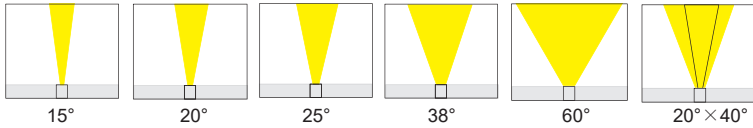

SFW20 Mono Color Silicone Flexible LED Wall Grazer

SFW20-24V-3535-24-CC-2200K-6500K

Specification

Dimension

Optional LENS Distribution

Technical Parameters

Electrical	
Input Voltage	24V DC
Power Consumption	18W/m
Physical	
LED Count	24 LEDs/m
Cutting Unit	6 LEDs
Cutting Unit Length	250mm
Mini. Curvature Radius:	250mm
Output	
LED Light	Epistar SMD LED 3535
CRI	>80
Max Length	5 M
Optional Lens	15°, 20°, 25°, 38°, 60°, 20°x40°
Lumen Maintenance	70,000 Hours L70 @ 25°C 50,000 Hours L70 @ 50°C
Temperature Ranges	
Installation	0°C to 50°C
Operating	-40°C to 55°C
Dependability	
Warranty	5 Years Warranty
IP Rating	IP68

Optional Color	
	2700K(2725±145K)
	3000K(3045±175K)
	3500K(3465±245K)
	4000K(3985±275K)
	5000K(5029±283K)
	Green(520-530nm)
	Blue (455-465nm)

Illuminance Distribution

Height	Eavg, Emax	Diameter
3.281ft 1m	65.81, 92.86fc 708.3, 999.5lx	2.093ft 63.78cm
6.562ft 2m	16.45, 23.21fc 177.1, 249.9lx	4.185ft 127.56cm
9.843ft 3m	7.312, 10.32fc 78.70, 111.1lx	6.278ft 191.35cm
13.12ft 4m	4.113, 5.804fc 44.27, 62.47lx	8.37ft 255.13cm
16.4ft 5m	2.632, 3.714fc 28.33, 39.98lx	10.46ft 318.91cm