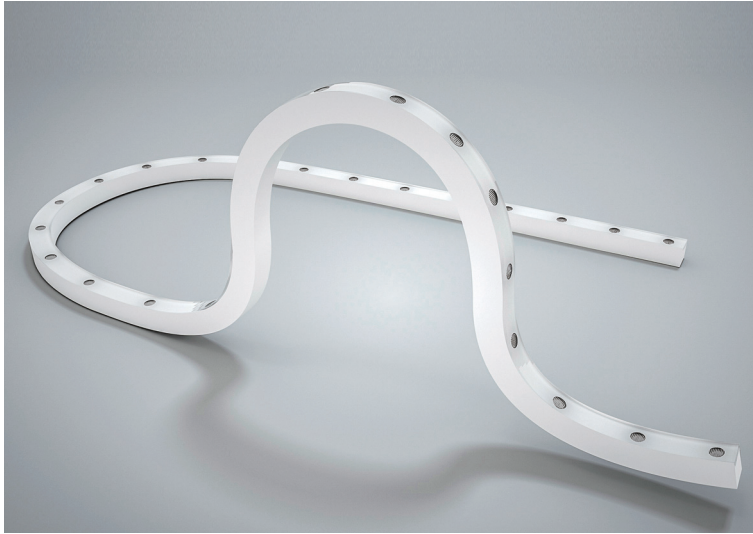

SFW20 Mono Color Silicone Flexible LED Wall Grazer

SFW20-24V-3535-24-CC-2200K-6500K

Specification

Dimension

Optional LENS Distribution

Technical Parameters

Electrical	
Input Voltage	24V DC
Power Consumption	18W/m
Physical	
LED Count	24 LEDs/m
Cutting Unit	6 LEDs
Cutting Unit Length	250mm
Mini. Curvature Radius:	250mm
Output	
LED Light	Epistar SMD LED 3535
CRI	>80
Max Length	5 M
Optional Lens	15°, 20°, 25°, 38°, 60°, 20°x40°
Lumen Maintenance	70,000 Hours L70 @ 25°C 50,000 Hours L70 @ 50°C
Temperature Ranges	
Installation	0°C to 50°C
Operating	-40°C to 55°C
Dependability	
Warranty	5 Years Warranty
IP Rating	IP68

Optional Color	
	2700K(2725±145K)
	3000K(3045±175K)
	3500K(3465±245K)
	4000K(3985±275K)
	5000K(5029±283K)
	Green(520-530nm)
	Blue (455-465nm)

Illuminance Distribution

Height	Eavg, Emax	Diameter
3.281ft 1m	65.81, 92.86fc 708.3, 999.5lx	2.093ft 63.78cm
6.562ft 2m	16.45, 23.21fc 177.1, 249.9lx	4.185ft 127.56cm
9.843ft 3m	7.312, 10.32fc 78.70, 111.1lx	6.278ft 191.35cm
13.12ft 4m	4.113, 5.804fc 44.27, 62.47lx	8.37ft 255.13cm
16.4ft 5m	2.632, 3.714fc 28.33, 39.98lx	10.46ft 318.91cm

SFW20 Mono Color Silicone Flexible LED Wall Grazer

Connection