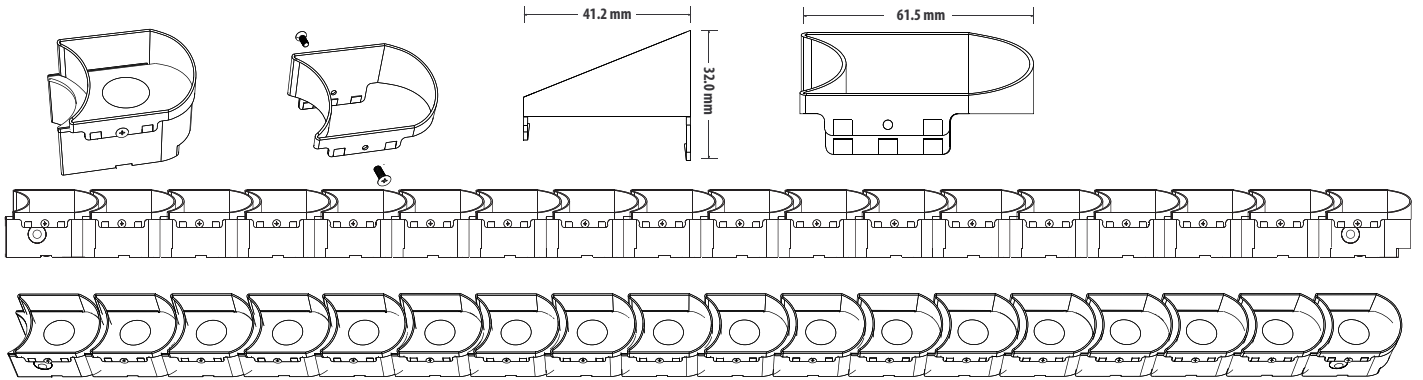

AW01 DMX Pixel RGBW Color Flexible LED Wall Grazer

Shading Accessories