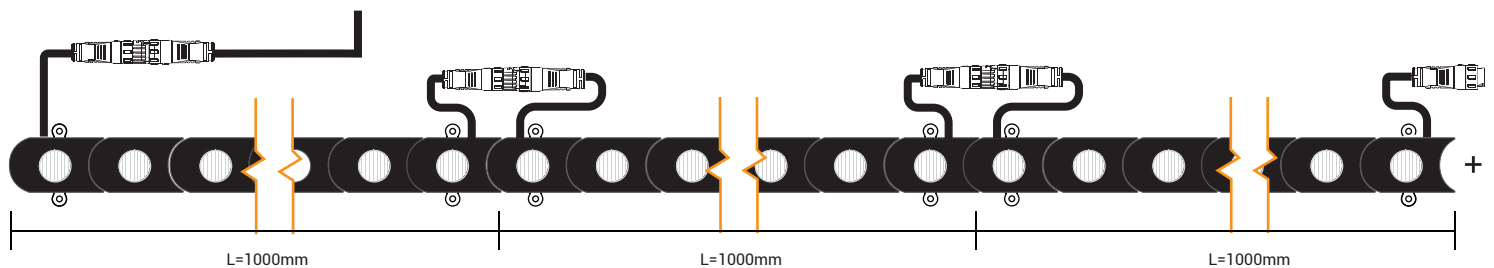

## Dimension

L66\*W39\*H29mm

## Available Custom Length

Min. L=333mm(6×LED) 6 Links (12W)

Length =666mm(12×LED) 12 Links (24W)

L=1000mm(18×LED) 18 Links (36W)

L=1333.3mm(24×LED) 24 Links (48W)

Maximum Linking 4×L=4000mm(L=1000mm)