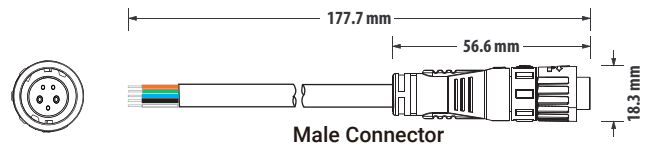

Available Custom Length

Min. L=333mm(6×LED) 6 Links (12W)