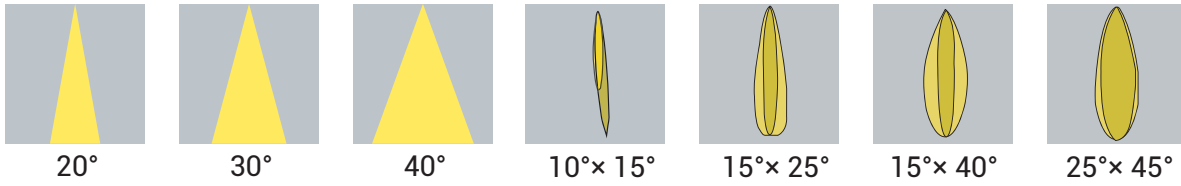

AW01 DMX Pixel RGBW Color Flexible LED Wall Grazer

Optional LENS Distribution