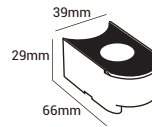

## Dimension

L66\*W39\*H29mm

## Available Custom Length

Min. L=333mm(6×LED) 6 Links (12W)

Length =666mm(12×LED) 12 Links (24W)

L=1000mm(18×LED) 18 Links (36W)

L=1333.3mm(24×LED) 24 Links (48W)

Maximum Linking 4×L=4000mm(L=1000mm)