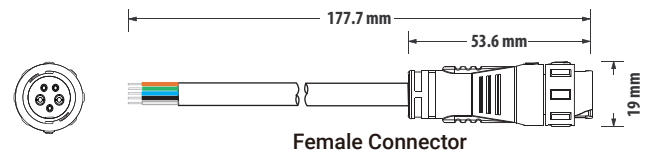

## Dimension

L66\*W39\*H29mm

## Available Custom Length

Min. L=333mm(6×LED) 6 Links (12W)

Length =666mm(12×LED) 12 Links (24W)

L=1000mm(18×LED) 18 Links (36W)

L=1333.3mm(24×LED) 24 Links (48W)

Maximum Linking 4×L=4000mm(L=1000mm)