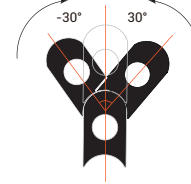

Bending

Product Features

- I. Flexible structure with continuous illumination without any shadows or dark areas.
- II. DC24V Input, extend or combine length freely.
- III. Multiple lens options.
- IV. IP67, suitable for wet locations and has a protection rating of IK06.

Product Application

Application areas: wall grazing, cove light, wall wash, residential, hospitality, restaurants, museums.

Cover Styles

Technical Parameters

Electrical

Input Voltage	24V DC
Power Consumption	36W/m

Physical

LED Count	18 LEDs/m
Min. Unit	6 pcs LEDs/ unit
Min. Unit Length	333 mm
Housing Material	Aluminum +Tempered Glass Cover

Output

LED Light	SMD LED 3030
Color	RGBW(3000K/4000K/6000K)
Working Mode	DMX(RS485)
Pixels Quantity	3 Pixels/m
IC Chips	UCS512
Max. Single Feed Length	4 M
Optional Lens	20°, 30°, 40°, 10°x15°, 15°x25° 15°x45°, 15°x60°
Lumen Maintenance	70,000 Hours L70 @ 25°C 50,000 Hours L70 @ 50°C

Temperature Ranges

Installation	0°C to 50°C
Operating	-25°C to 50°C

Dependability

Warranty	5 Years Warranty
IP Rating	IP67