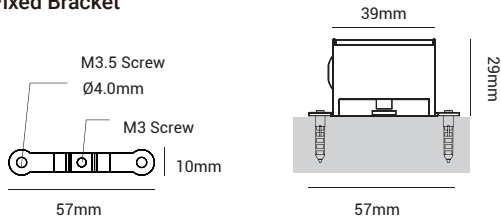

Mounting Optionals

Fixed Bracket