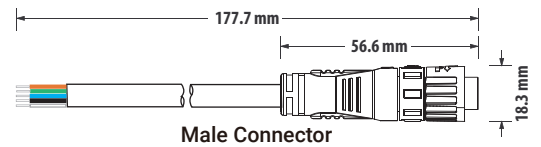

Physical

LED Count	18 LEDs/m
Min. Unit	6 pcs LEDs/ unit
Min. Unit Length	333 mm
Housing Material	Aluminum +Tempered Glass Cover

Output

LED Light	SMD LED 3030
Color	RGBW(3000K/4000K/6000K)
Working Mode	PWM
Max. Single Feed Length	2 M
Optional Lens	20°, 30°, 40°, 10°x15°, 15°x25° 15°x45°, 15°x60°
Lumen Maintenance	70,000 Hours L70 @ 25°C 50,000 Hours L70 @ 50°C

AW01-24V-3030-18 - RGBW -1525 - A

Mounting Optionals

Fixed Bracket

Adjustable Bracket

AW01 Multi RGBW Color Flexible LED Wall Grazer

Shading Accessories

Available Custom Length

Min. L=333mm(6×LED) 6 Links (12W)

Length =666mm(12×LED) 12 Links (24W)

L=1000mm(18×LED) 18 Links (36W)

L=1333.3mm(24×LED) 24 Links (48W)

Maximum Linking 4×L=4000mm(L=1000mm)

AW01 Multi RGBW Color Flexible LED Wall Grazer

Connection