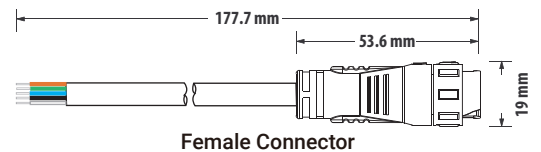

Physical

LED Count	18 LEDs/m
Min. Unit	6 pcs LEDs/ unit
Min. Unit Length	333 mm
Housing Material	Aluminum +Tempered Glass Cover

Output

LED Light	SMD LED 3030
Color	RGBW(3000K/4000K/6000K)
Working Mode	PWM
Max. Single Feed Length	2 M
Optional Lens	20°, 30°, 40°, 10°x15°, 15°x25° 15°x45°, 15°x60°
Lumen Maintenance	70,000 Hours L70 @ 25°C 50,000 Hours L70 @ 50°C

AW01-24V-3030-18 - RGBW -1525 - A

Mounting Optionals

Fixed Bracket

Adjustable Bracket

AW01 Multi RGBW Color Flexible LED Wall Grazer

Shading Accessories

Available Custom Length

Min. L=333mm(6×LED) 6 Links (12W)

Length =666mm(12×LED) 12 Links (24W)

L=1000mm(18×LED) 18 Links (36W)

L=1333.3mm(24×LED) 24 Links (48W)

Maximum Linking 4×L=4000mm(L=1000mm)

AW01 Multi RGBW Color Flexible LED Wall Grazer

Connection