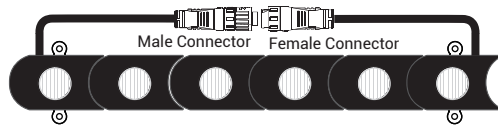

AW01-24V-3030-18 - RGBW -1525 - A

Mounting Optionals

Fixed Bracket

Adjustable Bracket

AW01 Multi RGBW Color Flexible LED Wall Grazer

Shading Accessories

Available Custom Length

Min. L=333mm(6×LED) 6 Links (12W)