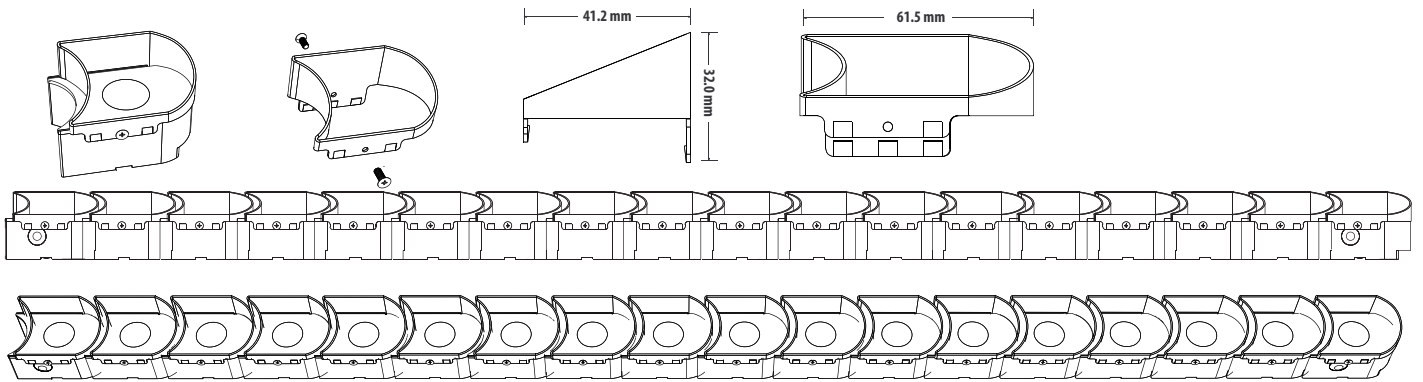

Dimension

L66*W39*H29mm

Bending

Product Features

- I. Flexible structure with continuous illumination without any shadows or dark areas.
- II. DC24V Input, extend or combine length freely.
- III. Multiple lens options.
- IV. IP67, suitable for wet locations and has a protection rating of IK06.

Physical

LED Count	18 LEDs/m
Min. Unit	6 pcs LEDs/ unit
Min. Unit Length	333 mm
Housing Material	Aluminum +Tempered Glass Cover

Output

LED Light	SMD LED 3030
Color	RGBW(3000K/4000K/6000K)
Working Mode	PWM
Max. Single Feed Length	2 M
Optional Lens	20°, 30°, 40°, 10°x15°, 15°x25° 15°x45°, 15°x60°
Lumen Maintenance	70,000 Hours L70 @ 25°C 50,000 Hours L70 @ 50°C

AW01-24V-3030-18 - RGBW -1525 - A

Mounting Optionals

Fixed Bracket

Adjustable Bracket

AW01 Multi RGBW Color Flexible LED Wall Grazer

Shading Accessories

Available Custom Length

Min. L=333mm(6×LED) 6 Links (12W)

Length =666mm(12×LED) 12 Links (24W)

L=1000mm(18×LED) 18 Links (36W)

L=1333.3mm(24×LED) 24 Links (48W)

Maximum Linking 4×L=4000mm(L=1000mm)

AW01 Multi RGBW Color Flexible LED Wall Grazer

Connection