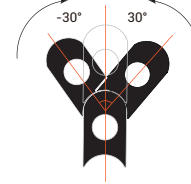

Dimension

L66*W39*H29mm

Bending

Product Features

- I. Flexible structure with continuous illumination without any shadows or dark areas.
- II. DC24V Input, extend or combine length freely.
- III. Multiple lens options.
- IV. IP67, suitable for wet locations and has a protection rating of IK06.

Physical

LED Count	18 LEDs/m
Min. Unit	6 pcs LEDs/ unit
Min. Unit Length	333 mm
Housing Material	Aluminum +Tempered Glass Cover

Output

LED Light	SMD LED 3030
Color	RGBW(3000K/4000K/6000K)
Working Mode	PWM
Max. Single Feed Length	2 M
Optional Lens	20°, 30°, 40°, 10°x15°, 15°x25° 15°x45°, 15°x60°
Lumen Maintenance	70,000 Hours L70 @ 25°C 50,000 Hours L70 @ 50°C