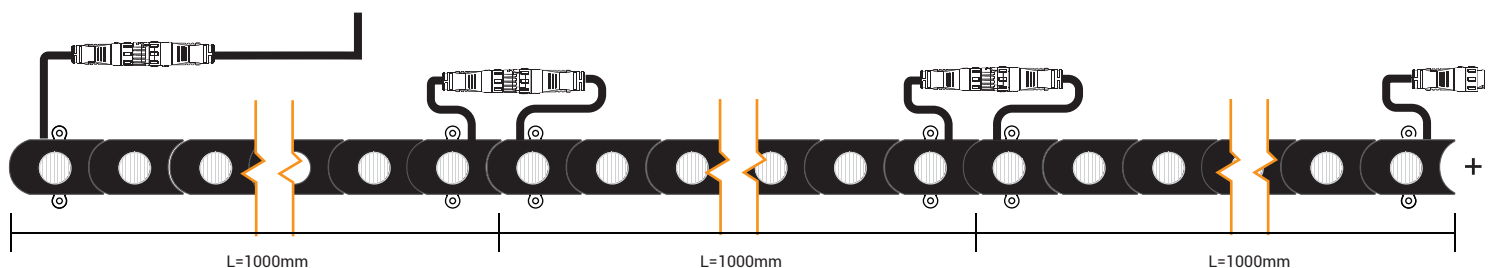

Dimension

L66*W39*H29mm

Bending

Product Features

- I. Flexible structure with continuous illumination without any shadows or dark areas.
- II. DC24V Input, extend or combine length freely.
- III. Multiple lens options.
- IV. IP67, suitable for wet locations and has a protection rating of IK06.

Physical

LED Count	18 LEDs/m
Min. Unit	6 pcs LEDs/ unit
Min. Unit Length	333 mm
Housing Material	Aluminum +Tempered Glass Cover

Output

LED Light	SMD LED 3030
Color	RGBW(3000K/4000K/6000K)
Working Mode	PWM
Max. Single Feed Length	2 M
Optional Lens	20°, 30°, 40°, 10°x15°, 15°x25° 15°x45°, 15°x60°
Lumen Maintenance	70,000 Hours L70 @ 25°C 50,000 Hours L70 @ 50°C

AW01-24V-3030-18 - RGBW -1525 - A

Mounting Optionals

Fixed Bracket

Adjustable Bracket

AW01 Multi RGBW Color Flexible LED Wall Grazer

Shading Accessories

Available Custom Length

Min. L=333mm(6×LED) 6 Links (12W)

Length =666mm(12×LED) 12 Links (24W)

L=1000mm(18×LED) 18 Links (36W)

L=1333.3mm(24×LED) 24 Links (48W)

Maximum Linking 4×L=4000mm(L=1000mm)

AW01 Multi RGBW Color Flexible LED Wall Grazer

Connection