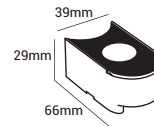

Dimension

L66*W39*H29mm

Bending

Product Features

- I. Flexible structure with continuous illumination without any shadows or dark areas.
- II. DC24V Input, extend or combine length freely.
- III. Multiple lens options.
- IV. IP67, suitable for wet locations and has a protection rating of IK06.

CE

IK06

Cover Styles

A
Standard

B
Honeycomb

Technical Parameters

Electrical

Input Voltage	24V DC
Power Consumption	36W/m

Physical

LED Count	18 LEDs/m
Min. Unit	6 pcs LEDs/ unit
Min. Unit Length	333 mm
Housing Material	Aluminum +Tempered Glass Cover

Output

LED Light	SMD LED 3030
Color	RGBW(3000K/4000K/6000K)
Working Mode	PWM
Max. Single Feed Length	2 M
Optional Lens	20°, 30°, 40°, 10°x15°, 15°x25° 15°x45°, 15°x60°
Lumen Maintenance	70,000 Hours L70 @ 25°C 50,000 Hours L70 @ 50°C

Length =666mm(12×LED) 12 Links (24W)

L=1000mm(18×LED) 18 Links (36W)

L=1333.3mm(24×LED) 24 Links (48W)

Maximum Linking 4×L=4000mm(L=1000mm)

AW01 Multi RGBW Color Flexible LED Wall Grazer

Connection