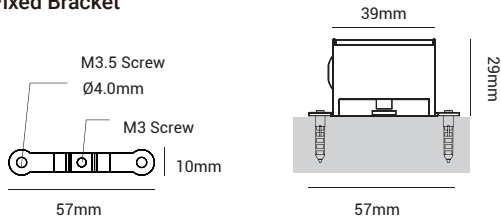

Physical

LED Count	18 LEDs/m
Min. Unit	6 pcs LEDs/ unit
Min. Unit Length	333 mm
Housing Material	Aluminum +Tempered Glass Cover

Output

LED Light	SMD LED 3030
Color	RGBW(3000K/4000K/6000K)
Working Mode	PWM
Max. Single Feed Length	2 M
Optional Lens	20°, 30°, 40°, 10°x15°, 15°x25° 15°x45°, 15°x60°
Lumen Maintenance	70,000 Hours L70 @ 25°C 50,000 Hours L70 @ 50°C

Temperature Ranges

Installation	0°C to 50°C
Operating	-25°C to 50°C

Dependability

Warranty	5 Years Warranty
IP Rating	IP67

AW01 Multi RGBW Color Flexible LED Wall Grazer

Optional LENS Distribution

Model Encoding

AW01-24V-3030-18 - RGBW -1525 - A

Mounting Optionals

Fixed Bracket

Adjustable Bracket

AW01 Multi RGBW Color Flexible LED Wall Grazer

Shading Accessories

Available Custom Length

Min. L=333mm(6×LED) 6 Links (12W)

Length =666mm(12×LED) 12 Links (24W)

L=1000mm(18×LED) 18 Links (36W)

L=1333.3mm(24×LED) 24 Links (48W)

Maximum Linking 4×L=4000mm(L=1000mm)

AW01 Multi RGBW Color Flexible LED Wall Grazer

Connection