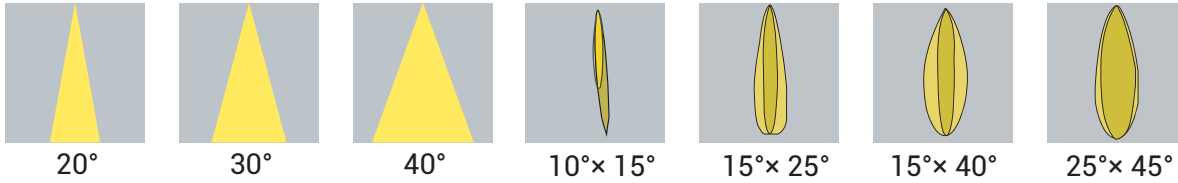

Physical

LED Count	18 LEDs/m
Min. Unit	6 pcs LEDs/ unit
Min. Unit Length	333 mm
Housing Material	Aluminum +Tempered Glass Cover

Output

LED Light	SMD LED 3030
Color	RGBW(3000K/4000K/6000K)
Working Mode	PWM
Max. Single Feed Length	2 M
Optional Lens	20°, 30°, 40°, 10°x15°, 15°x25° 15°x45°, 15°x60°
Lumen Maintenance	70,000 Hours L70 @ 25°C 50,000 Hours L70 @ 50°C

Temperature Ranges

Installation	0°C to 50°C
Operating	-25°C to 50°C

Dependability

Warranty	5 Years Warranty
IP Rating	IP67

AW01 Multi RGBW Color Flexible LED Wall Grazer

Optional LENS Distribution

Model Encoding