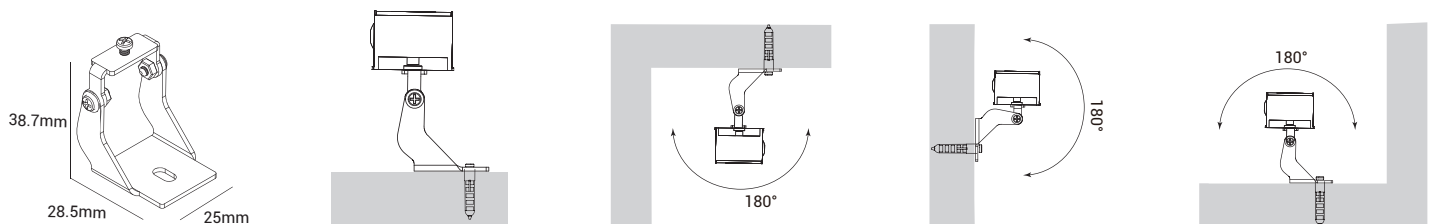

Dimension

L66*W39*H29mm

Bending

Product Features

- I. Flexible structure with continuous illumination without any shadows or dark areas.
- II. DC24V Input, extend or combine length freely.
- III. Multiple lens options.
- IV. IP67, suitable for wet locations and has a protection rating of IK06.

Physical

LED Count	18 LEDs/m
Min. Unit	6 pcs LEDs/ unit
Min. Unit Length	333 mm
Housing Material	Aluminum +Tempered Glass Cover

Output

LED Light	SMD LED 3030
Color	RGBW(3000K/4000K/6000K)
Working Mode	PWM
Max. Single Feed Length	2 M
Optional Lens	20°, 30°, 40°, 10°x15°, 15°x25° 15°x45°, 15°x60°
Lumen Maintenance	70,000 Hours L70 @ 25°C 50,000 Hours L70 @ 50°C

AW01-24V-3030-18 - RGBW -1525 - A

Mounting Optionals

Fixed Bracket

Adjustable Bracket

AW01 Multi RGBW Color Flexible LED Wall Grazer

Shading Accessories

Available Custom Length

Min. L=333mm(6×LED) 6 Links (12W)

Length =666mm(12×LED) 12 Links (24W)

L=1000mm(18×LED) 18 Links (36W)

L=1333.3mm(24×LED) 24 Links (48W)

Maximum Linking 4×L=4000mm(L=1000mm)

AW01 Multi RGBW Color Flexible LED Wall Grazer

Connection