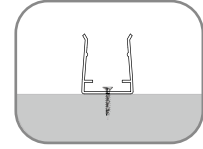

SFW20 LED Wall Grazer Mounting Channel

Model	W x H(mm)	Standard Length	Screw Holes	Holes Numbers	Suitable Product
ALCW20H02-035	20.2*53.0	35mm	Φ4.0mm	2	SFW20
ALCW20H02-100		1000mm	4.0x10mm	2	SFW20
ALCW20H02-200		2000mm	4.0x10mm	4	SFW20

2. Flexible Aluminum Channel

Model	W x H(mm)	Standard Length	Suitable Product
ALCW20H01FLX-50	20.2*35.0	500mm	SFW20
ALCW20H01FLX-100		1000mm	SFW20

SFW20 LED Wall Grazer Mounting Channel

3. Flexible Stainless Steel Channel

Installation Way

Surface Mounted

Model	W x H(mm)	Standard Length	Suitable Product
SSC20FLX01	22.00*25.74	100mm	SFW20
SSC20FLX03		300mm	SFW20
SSC20FLX05		500mm	SFW20
SSC20FLX10		1000mm	SFW20