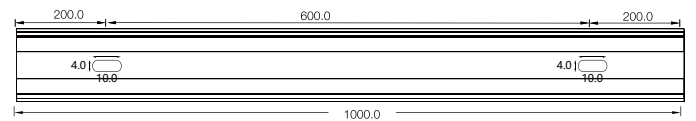

DIY End Connector Accessories
SJJ-WGJ-030

DIY Connected Cable
S-2C-18AWG-D6-UL-06

SFW20 LED Wall Grazer Mounting Channel

1. Aluminum Channel

Unit:mm

Installation Way

Surface Mounted

Recessed

Model	W x H(mm)	Standard Length	Screw Holes	Holes Numbers	Suitable Product
ALCW20S01-035	20.2*23.7	35mm	Φ4.0mm	2	SFW20
ALCW20S01-100		1000mm	4.0x10.0mm	2	SFW20
ALCW20S01-200		2000mm	4.0x10.0mm	4	SFW20

Unit:mm

Installation Way

Surface Mounted

Recessed

Model	W x H(mm)	Standard Length	Screw Holes	Holes Numbers	Suitable Product
ALCW20H01-035	20.2*35.0	35mm	Φ4.0mm	2	SFW20
ALCW20H01-100		1000mm	4.0x10.0mm	2	SFW20
ALCW20H01-200		2000mm	4.0x10.0mm	4	SFW20