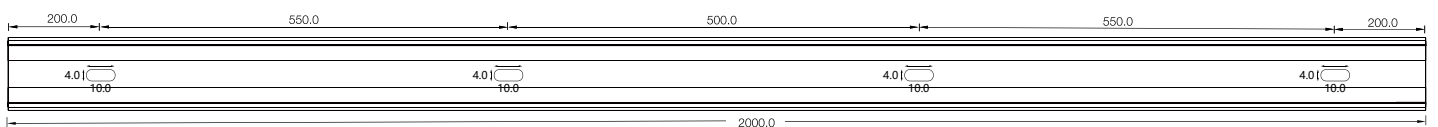

Model	W x H(mm)	Standard Length	Screw Holes	Holes Numbers	Suitable Product
ALCW20S01-035	20.2*23.7	35mm	Φ4.0mm	2	SFW20
ALCW20S01-100		1000mm	4.0x10.0mm	2	SFW20
ALCW20S01-200		2000mm	4.0x10.0mm	4	SFW20

Unit:mm

Installation Way

Surface Mounted

Recessed

Model	W x H(mm)	Standard Length	Screw Holes	Holes Numbers	Suitable Product
ALCW20H01-035	20.2*35.0	35mm	Φ4.0mm	2	SFW20
ALCW20H01-100		1000mm	4.0x10.0mm	2	SFW20
ALCW20H01-200		2000mm	4.0x10.0mm	4	SFW20

SFW20 LED Wall Grazer Mounting Channel

Model	W x H(mm)	Standard Length	Screw Holes	Holes Numbers	Suitable Product
ALCW20H02-035	20.2*53.0	35mm	Φ4.0mm	2	SFW20
ALCW20H02-100		1000mm	4.0x10mm	2	SFW20
ALCW20H02-200		2000mm	4.0x10mm	4	SFW20