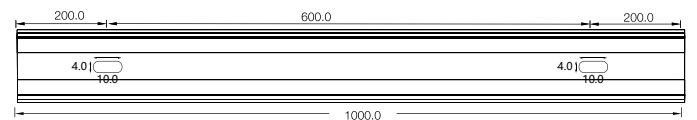

Model	W x H(mm)	Standard Length	Screw Holes	Holes Numbers	Suitable Product
ALCW20S01-035	20.2*23.7	35mm	Φ4.0mm	2	SFW20
ALCW20S01-100		1000mm	4.0x10.0mm	2	SFW20
ALCW20S01-200		2000mm	4.0x10.0mm	4	SFW20

Unit:mm

Installation Way

Surface Mounted

Recessed

Model	W x H(mm)	Standard Length	Screw Holes	Holes Numbers	Suitable Product
ALCW20H01-035	20.2*35.0	35mm	Φ4.0mm	2	SFW20
ALCW20H01-100		1000mm	4.0x10.0mm	2	SFW20
ALCW20H01-200		2000mm	4.0x10.0mm	4	SFW20