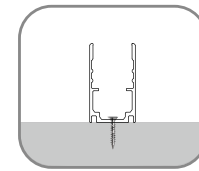

End Cap

Waterproof Interrupter

Male Connector
 SYZ-M12-M-2C-18AWG-D6-W-0327-S

SFW20 Configuration and Accessories

Female Connector
SYZ-M12-F-2C-18AWG-D6-W-0327-S

Angle Adjustable Bracket
ACC-HX-S2830C2

DIY Front Connector Accessories
SJJ-WGJ-029

DIY End Connector Accessories
SJJ-WGJ-030

DIY Connected Cable
S-2C-18AWG-D6-UL-06

SFW20 LED Wall Grazer Mounting Channel

1. Aluminum Channel

Unit:mm

Installation Way

Surface Mounted

Recessed

Model	W x H(mm)	Standard Length	Screw Holes	Holes Numbers	Suitable Product
ALCW20S01-035	20.2*23.7	35mm	Φ4.0mm	2	SFW20
ALCW20S01-100		1000mm	4.0x10.0mm	2	SFW20
ALCW20S01-200		2000mm	4.0x10.0mm	4	SFW20

Unit:mm

Installation Way

Surface Mounted

Recessed

Model	W x H(mm)	Standard Length	Screw Holes	Holes Numbers	Suitable Product
ALCW20H01-035	20.2*35.0	35mm	Φ4.0mm	2	SFW20
ALCW20H01-100		1000mm	4.0x10.0mm	2	SFW20
ALCW20H01-200		2000mm	4.0x10.0mm	4	SFW20