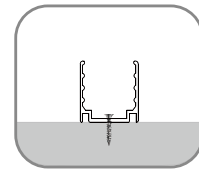

End Cap

Waterproof Interrupter

Male Connector
 SYZ-M12-M-2C-18AWG-D6-W-0327-S

SFW20 Configuration and Accessories

Female Connector
SYZ-M12-F-2C-18AWG-D6-W-0327-S

Angle Adjustable Bracket
ACC-HX-S2830C2

DIY Front Connector Accessories
SJJ-WGJ-029

DIY End Connector Accessories
SJJ-WGJ-030

DIY Connected Cable
S-2C-18AWG-D6-UL-06

SFW20 LED Wall Grazer Mounting Channel

1. Aluminum Channel

Unit:mm

Installation Way

Surface Mounted

Recessed

Model	W x H(mm)	Standard Length	Screw Holes	Holes Numbers	Suitable Product
ALCW20S01-035	20.2*23.7	35mm	Φ4.0mm	2	SFW20
ALCW20S01-100		1000mm	4.0x10.0mm	2	SFW20
ALCW20S01-200		2000mm	4.0x10.0mm	4	SFW20

Unit:mm

Installation Way

Surface Mounted

Recessed

Model	W x H(mm)	Standard Length	Screw Holes	Holes Numbers	Suitable Product
ALCW20H01-035	20.2*35.0	35mm	Φ4.0mm	2	SFW20
ALCW20H01-100		1000mm	4.0x10.0mm	2	SFW20
ALCW20H01-200		2000mm	4.0x10.0mm	4	SFW20