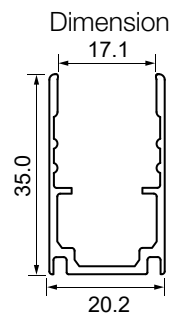

DIY End Connector Accessories
SJJ-WGJ-030

DIY Connected Cable
S-2C-18AWG-D6-UL-06

SFW20 LED Wall Grazer Mounting Channel

1. Aluminum Channel

Unit:mm

Installation Way

Surface Mounted

Recessed

Model	W x H(mm)	Standard Length	Screw Holes	Holes Numbers	Suitable Product
ALCW20S01-035	20.2*23.7	35mm	Φ4.0mm	2	SFW20
ALCW20S01-100		1000mm	4.0x10.0mm	2	SFW20
ALCW20S01-200		2000mm	4.0x10.0mm	4	SFW20

Unit:mm

Installation Way

Surface Mounted

Recessed

Model	W x H(mm)	Standard Length	Screw Holes	Holes Numbers	Suitable Product
ALCW20H01-035	20.2*35.0	35mm	Φ4.0mm	2	SFW20
ALCW20H01-100		1000mm	4.0x10.0mm	2	SFW20
ALCW20H01-200		2000mm	4.0x10.0mm	4	SFW20

Installation Way

Surface Mounted

Model	W x H(mm)	Standard Length	Suitable Product
SSC20FLX01	22.00*25.74	100mm	SFW20
SSC20FLX03		300mm	SFW20
SSC20FLX05		500mm	SFW20
SSC20FLX10		1000mm	SFW20