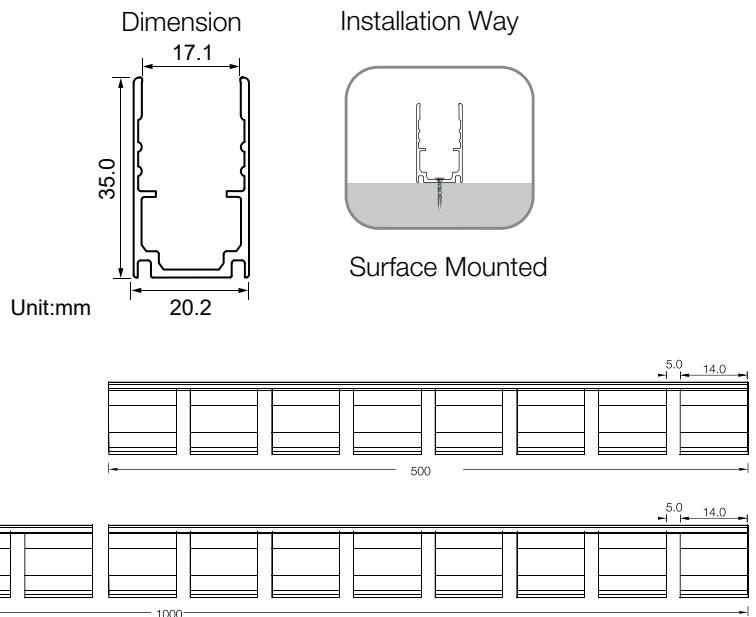

2. Flexible Aluminum Channel

Model	W x H(mm)	Standard Length	Suitable Product
ALCW20H01FLX-50	20.2*35.0	500mm	SFW20
ALCW20H01FLX-100		1000mm	SFW20