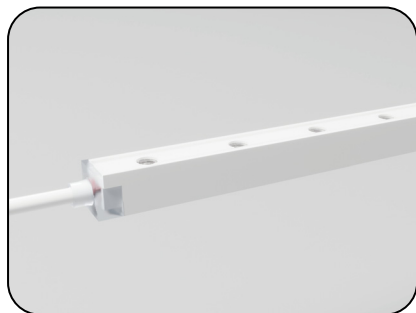

SFW20 Configuration and Accessories

Mold Injection Connector (IP68 Factory Assembly Only)

Direct Entry Connector
 MJ-SFW20-A-D01/02/03
 MJ-SFW20-A-D01SM
 MJ-SFW20-A-D02SF
 MJ-SFW20-A-D03SFM

Bottom Entry Connector
 MJ-SFW20-A-B01/02/03
 MJ-SFW20-A-B01SM
 MJ-SFW20-A-B02SF
 MJ-SFW20-A-B03SFM

End Cap

Waterproof Interrupter

Male Connector
 SYZ-M12-M-2C-18AWG-D6-W-0327-S

SFW20 Configuration and Accessories

Female Connector
SYZ-M12-F-2C-18AWG-D6-W-0327-S

Angle Adjustable Bracket
ACC-HX-S2830C2

DIY Front Connector Accessories
SJJ-WGJ-029

DIY End Connector Accessories
SJJ-WGJ-030

DIY Connected Cable
S-2C-18AWG-D6-UL-06

SFW20 LED Wall Grazer Mounting Channel

1. Aluminum Channel

Unit:mm

Installation Way

Surface Mounted

Recessed

Unit:mm

Installation Way

Surface Mounted

Recessed

Model	W x H(mm)	Standard Length	Screw Holes	Holes Numbers	Suitable Product
ALCW20H01-035	20.2*35.0	35mm	Φ4.0mm	2	SFW20
ALCW20H01-100		1000mm	4.0x10.0mm	2	SFW20
ALCW20H01-200		2000mm	4.0x10.0mm	4	SFW20