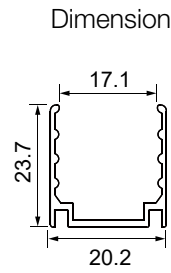

DIY End Connector Accessories
SJJ-WGJ-030

DIY Connected Cable
S-2C-18AWG-D6-UL-06

SFW20 LED Wall Grazer Mounting Channel

1. Aluminum Channel

Unit:mm

Installation Way

Surface Mounted

Recessed

Model	W x H(mm)	Standard Length	Screw Holes	Holes Numbers	Suitable Product
ALCW20S01-035	20.2*23.7	35mm	Φ4.0mm	2	SFW20
ALCW20S01-100		1000mm	4.0x10.0mm	2	SFW20
ALCW20S01-200		2000mm	4.0x10.0mm	4	SFW20

Unit:mm

Installation Way

Surface Mounted

Recessed

Model	W x H(mm)	Standard Length	Screw Holes	Holes Numbers	Suitable Product
ALCW20H01-035	20.2*35.0	35mm	Φ4.0mm	2	SFW20
ALCW20H01-100		1000mm	4.0x10.0mm	2	SFW20
ALCW20H01-200		2000mm	4.0x10.0mm	4	SFW20

Installation Way

Surface Mounted

Model	W x H(mm)	Standard Length	Suitable Product
SSC20FLX01	22.00*25.74	100mm	SFW20
SSC20FLX03		300mm	SFW20
SSC20FLX05		500mm	SFW20
SSC20FLX10		1000mm	SFW20