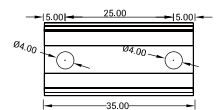

Model	W x H(mm)	Standard Length	Screw Holes	Holes Numbers	Suitable Product
ALCW20S01-035	20.2*23.7	35mm	Φ4.0mm	2	SFW20
ALCW20S01-100		1000mm	4.0x10.0mm	2	SFW20
ALCW20S01-200		2000mm	4.0x10.0mm	4	SFW20

Unit:mm

Installation Way

Surface Mounted

Recessed

Model	W x H(mm)	Standard Length	Screw Holes	Holes Numbers	Suitable Product
ALCW20H01-035	20.2*35.0	35mm	Φ4.0mm	2	SFW20
ALCW20H01-100		1000mm	4.0x10.0mm	2	SFW20
ALCW20H01-200		2000mm	4.0x10.0mm	4	SFW20