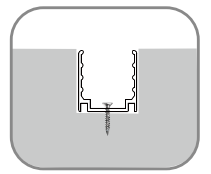

End Cap

Waterproof Interrupter

Male Connector
 SYZ-M12-M-2C-18AWG-D6-W-0327-S

SFW20 Configuration and Accessories

Female Connector
SYZ-M12-F-2C-18AWG-D6-W-0327-S

Angle Adjustable Bracket
ACC-HX-S2830C2

DIY Front Connector Accessories
SJJ-WGJ-029

DIY End Connector Accessories
SJJ-WGJ-030

DIY Connected Cable
S-2C-18AWG-D6-UL-06

SFW20 LED Wall Grazer Mounting Channel

1. Aluminum Channel

Unit:mm

Installation Way

Surface Mounted

Recessed

Model	W x H(mm)	Standard Length	Screw Holes	Holes Numbers	Suitable Product
ALCW20S01-035	20.2*23.7	35mm	Φ4.0mm	2	SFW20
ALCW20S01-100		1000mm	4.0x10.0mm	2	SFW20
ALCW20S01-200		2000mm	4.0x10.0mm	4	SFW20

Unit:mm

Installation Way

Surface Mounted

Recessed

Model	W x H(mm)	Standard Length	Screw Holes	Holes Numbers	Suitable Product
ALCW20H01-035	20.2*35.0	35mm	Φ4.0mm	2	SFW20
ALCW20H01-100		1000mm	4.0x10.0mm	2	SFW20
ALCW20H01-200		2000mm	4.0x10.0mm	4	SFW20