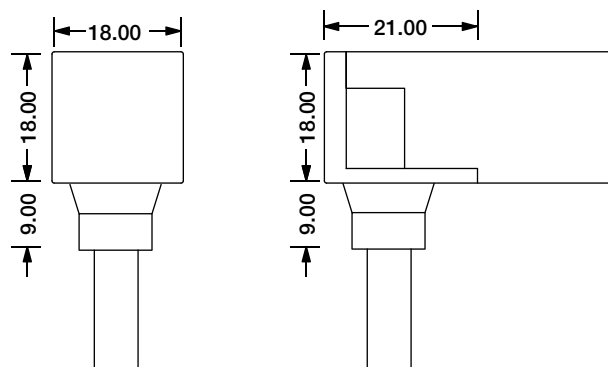

SFW20 Configuration and Accessories

Mold Injection Connector (IP68 Factory Assembly Only)

Direct Entry Connector
 MJ-SFW20-A-D01/02/03
 MJ-SFW20-A-D01SM
 MJ-SFW20-A-D02SF
 MJ-SFW20-A-D03SFM

Bottom Entry Connector
 MJ-SFW20-A-B01/02/03
 MJ-SFW20-A-B01SM
 MJ-SFW20-A-B02SF
 MJ-SFW20-A-B03SFM

End Cap

Waterproof Interrupter

Male Connector
 SYZ-M12-M-2C-18AWG-D6-W-0327-S

SFW20 Configuration and Accessories

Female Connector
SYZ-M12-F-2C-18AWG-D6-W-0327-S

Angle Adjustable Bracket
ACC-HX-S2830C2

DIY Front Connector Accessories
SJJ-WGJ-029

Model	W x H(mm)	Standard Length	Screw Holes	Holes Numbers	Suitable Product
ALCW20S01-035	20.2*23.7	35mm	Φ4.0mm	2	SFW20
ALCW20S01-100		1000mm	4.0x10.0mm	2	SFW20
ALCW20S01-200		2000mm	4.0x10.0mm	4	SFW20

Unit:mm

Installation Way

Surface Mounted

Recessed

Model	W x H(mm)	Standard Length	Screw Holes	Holes Numbers	Suitable Product
ALCW20H01-035	20.2*35.0	35mm	Φ4.0mm	2	SFW20
ALCW20H01-100		1000mm	4.0x10.0mm	2	SFW20
ALCW20H01-200		2000mm	4.0x10.0mm	4	SFW20