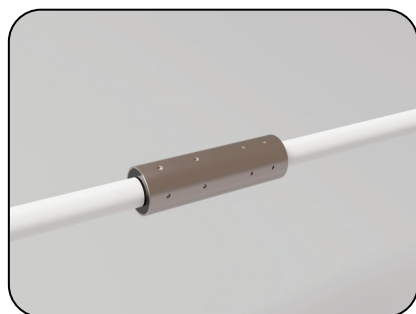

SFW20 Configuration and Accessories

Mold Injection Connector (IP68 Factory Assembly Only)

Direct Entry Connector
 MJ-SFW20-A-D01/02/03
 MJ-SFW20-A-D01SM
 MJ-SFW20-A-D02SF
 MJ-SFW20-A-D03SFM

Bottom Entry Connector
 MJ-SFW20-A-B01/02/03
 MJ-SFW20-A-B01SM
 MJ-SFW20-A-B02SF
 MJ-SFW20-A-B03SFM

End Cap

Waterproof Interrupter

Male Connector
 SYZ-M12-M-2C-18AWG-D6-W-0327-S

SFW20 Configuration and Accessories

Female Connector
SYZ-M12-F-2C-18AWG-D6-W-0327-S

Angle Adjustable Bracket
ACC-HX-S2830C2

DIY Front Connector Accessories
SJJ-WGJ-029

DIY End Connector Accessories
SJJ-WGJ-030

DIY Connected Cable
S-2C-18AWG-D6-UL-06

SFW20 LED Wall Grazer Mounting Channel

1. Aluminum Channel

Unit:mm

Installation Way

Surface Mounted

Recessed