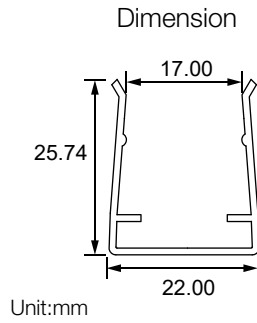

Model	W x H(mm)	Standard Length	Screw Holes	Holes Numbers	Suitable Product
ALCW20S01-035	20.2*23.7	35mm	Φ4.0mm	2	SFW20
ALCW20S01-100		1000mm	4.0x10.0mm	2	SFW20
ALCW20S01-200		2000mm	4.0x10.0mm	4	SFW20

Unit:mm

Installation Way

Surface Mounted

Recessed

Model	W x H(mm)	Standard Length	Screw Holes	Holes Numbers	Suitable Product
ALCW20H01-035	20.2*35.0	35mm	Φ4.0mm	2	SFW20
ALCW20H01-100		1000mm	4.0x10.0mm	2	SFW20
ALCW20H01-200		2000mm	4.0x10.0mm	4	SFW20

SFW20 LED Wall Grazer Mounting Channel

Model	W x H(mm)	Standard Length	Screw Holes	Holes Numbers	Suitable Product
ALCW20H02-035	20.2*53.0	35mm	Φ4.0mm	2	SFW20
ALCW20H02-100		1000mm	4.0x10mm	2	SFW20
ALCW20H02-200		2000mm	4.0x10mm	4	SFW20

Installation Way

Surface Mounted

Model	W x H(mm)	Standard Length	Suitable Product
SSC20FLX01	22.00*25.74	100mm	SFW20
SSC20FLX03		300mm	SFW20
SSC20FLX05		500mm	SFW20
SSC20FLX10		1000mm	SFW20