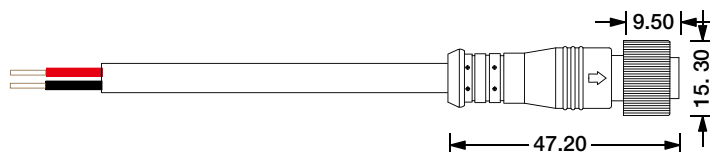

End Cap

Waterproof Interrupter

Male Connector
 SYZ-M12-M-2C-18AWG-D6-W-0327-S

SFW20 Configuration and Accessories

Female Connector
SYZ-M12-F-2C-18AWG-D6-W-0327-S

Angle Adjustable Bracket
ACC-HX-S2830C2

DIY Front Connector Accessories
SJJ-WGJ-029

DIY End Connector Accessories
SJJ-WGJ-030

DIY Connected Cable
S-2C-18AWG-D6-UL-06

SFW20 LED Wall Grazer Mounting Channel

1. Aluminum Channel

Unit:mm

Installation Way

Surface Mounted

Recessed

Model	W x H(mm)	Standard Length	Screw Holes	Holes Numbers	Suitable Product
ALCW20S01-035	20.2*23.7	35mm	Φ4.0mm	2	SFW20
ALCW20S01-100		1000mm	4.0x10.0mm	2	SFW20
ALCW20S01-200		2000mm	4.0x10.0mm	4	SFW20

Unit:mm

Installation Way

Surface Mounted

Recessed

Model	W x H(mm)	Standard Length	Screw Holes	Holes Numbers	Suitable Product
ALCW20H01-035	20.2*35.0	35mm	Φ4.0mm	2	SFW20
ALCW20H01-100		1000mm	4.0x10.0mm	2	SFW20
ALCW20H01-200		2000mm	4.0x10.0mm	4	SFW20