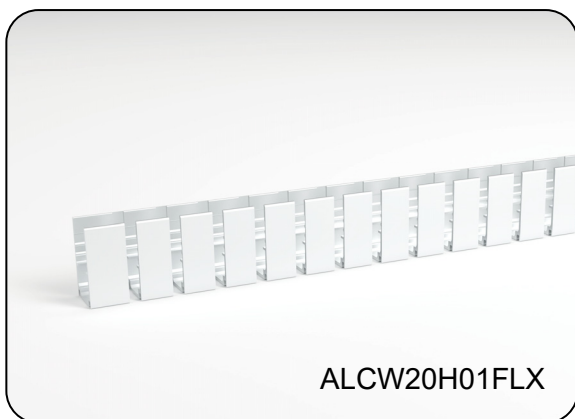

2. Flexible Aluminum Channel

Model	W x H(mm)	Standard Length	Suitable Product
ALCW20H01FLX-50	20.2*35.0	500mm	SFW20
ALCW20H01FLX-100		1000mm	SFW20