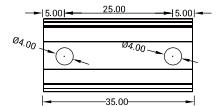

DIY End Connector Accessories
SJJ-WGJ-030

DIY Connected Cable
S-2C-18AWG-D6-UL-06

SFW20 LED Wall Grazer Mounting Channel

1. Aluminum Channel

Unit:mm

Installation Way

Surface Mounted

Recessed

Model	W x H(mm)	Standard Length	Screw Holes	Holes Numbers	Suitable Product
ALCW20S01-035	20.2*23.7	35mm	Φ4.0mm	2	SFW20
ALCW20S01-100		1000mm	4.0x10.0mm	2	SFW20
ALCW20S01-200		2000mm	4.0x10.0mm	4	SFW20

Unit:mm

Installation Way

Surface Mounted

Recessed

Model	W x H(mm)	Standard Length	Screw Holes	Holes Numbers	Suitable Product
ALCW20H01-035	20.2*35.0	35mm	Φ4.0mm	2	SFW20
ALCW20H01-100		1000mm	4.0x10.0mm	2	SFW20
ALCW20H01-200		2000mm	4.0x10.0mm	4	SFW20