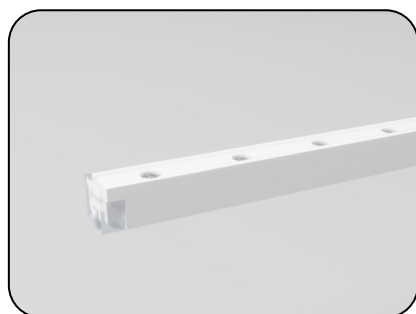

SFW20 Configuration and Accessories

Mold Injection Connector (IP68 Factory Assembly Only)

Direct Entry Connector
 MJ-SFW20-A-D01/02/03
 MJ-SFW20-A-D01SM
 MJ-SFW20-A-D02SF
 MJ-SFW20-A-D03SFM

Bottom Entry Connector
 MJ-SFW20-A-B01/02/03
 MJ-SFW20-A-B01SM
 MJ-SFW20-A-B02SF
 MJ-SFW20-A-B03SFM

End Cap

Waterproof Interrupter

Male Connector
 SYZ-M12-M-2C-18AWG-D6-W-0327-S

SFW20 Configuration and Accessories

Female Connector
SYZ-M12-F-2C-18AWG-D6-W-0327-S

Angle Adjustable Bracket
ACC-HX-S2830C2

DIY Front Connector Accessories
SJJ-WGJ-029

DIY End Connector Accessories
SJJ-WGJ-030

DIY Connected Cable
S-2C-18AWG-D6-UL-06

SFW20 LED Wall Grazer Mounting Channel

1. Aluminum Channel

Unit:mm

Installation Way

Surface Mounted

Recessed

Unit:mm

Installation Way

Surface Mounted

Recessed

Model	W x H(mm)	Standard Length	Screw Holes	Holes Numbers	Suitable Product
ALCW20H01-035	20.2*35.0	35mm	Φ4.0mm	2	SFW20
ALCW20H01-100		1000mm	4.0x10.0mm	2	SFW20
ALCW20H01-200		2000mm	4.0x10.0mm	4	SFW20