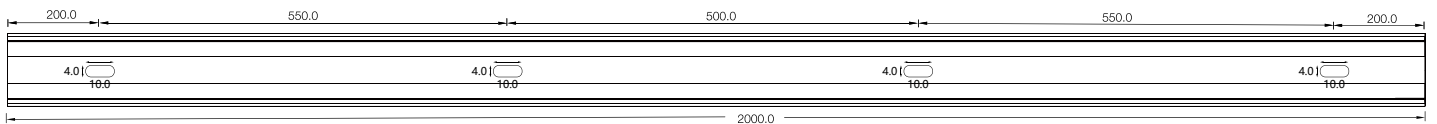

DIY End Connector Accessories
SJJ-WGJ-030

DIY Connected Cable
S-2C-18AWG-D6-UL-06

SFW20 LED Wall Grazer Mounting Channel

1. Aluminum Channel

Unit:mm

Installation Way

Surface Mounted

Recessed

Model	W x H(mm)	Standard Length	Screw Holes	Holes Numbers	Suitable Product
ALCW20S01-035	20.2*23.7	35mm	Φ4.0mm	2	SFW20
ALCW20S01-100		1000mm	4.0x10.0mm	2	SFW20
ALCW20S01-200		2000mm	4.0x10.0mm	4	SFW20

Unit:mm

Installation Way

Surface Mounted

Recessed

Model	W x H(mm)	Standard Length	Screw Holes	Holes Numbers	Suitable Product
ALCW20H01-035	20.2*35.0	35mm	Φ4.0mm	2	SFW20
ALCW20H01-100		1000mm	4.0x10.0mm	2	SFW20
ALCW20H01-200		2000mm	4.0x10.0mm	4	SFW20