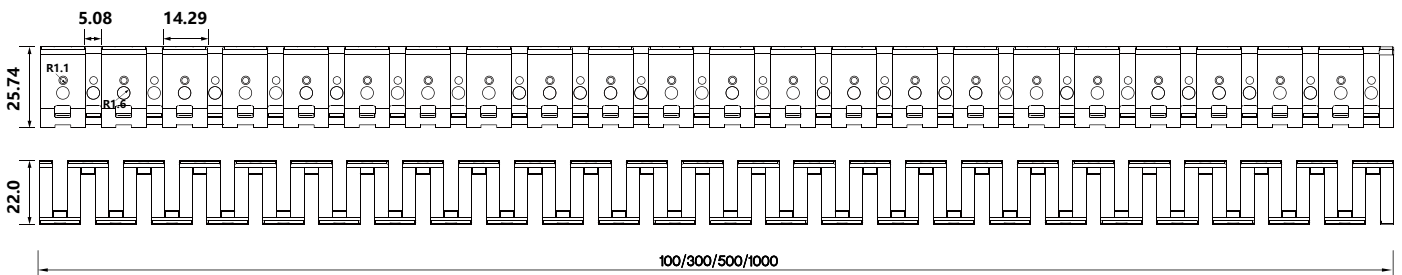

Unit:mm

Installation Way

Surface Mounted

Recessed

Model	W x H(mm)	Standard Length	Screw Holes	Holes Numbers	Suitable Product
ALCW20H01-035	20.2*35.0	35mm	Φ4.0mm	2	SFW20
ALCW20H01-100		1000mm	4.0x10.0mm	2	SFW20
ALCW20H01-200		2000mm	4.0x10.0mm	4	SFW20

SFW20 LED Wall Grazer Mounting Channel

Model	W x H(mm)	Standard Length	Screw Holes	Holes Numbers	Suitable Product
ALCW20H02-035	20.2*53.0	35mm	Φ4.0mm	2	SFW20
ALCW20H02-100		1000mm	4.0x10mm	2	SFW20
ALCW20H02-200		2000mm	4.0x10mm	4	SFW20

2. Flexible Aluminum Channel

Model	W x H(mm)	Standard Length	Suitable Product
ALCW20H01FLX-50	20.2*35.0	500mm	SFW20
ALCW20H01FLX-100		1000mm	SFW20

SFW20 LED Wall Grazer Mounting Channel

3. Flexible Stainless Steel Channel

Installation Way

Surface Mounted

Model	W x H(mm)	Standard Length	Suitable Product
SSC20FLX01	22.00*25.74	100mm	SFW20
SSC20FLX03		300mm	SFW20
SSC20FLX05		500mm	SFW20
SSC20FLX10		1000mm	SFW20