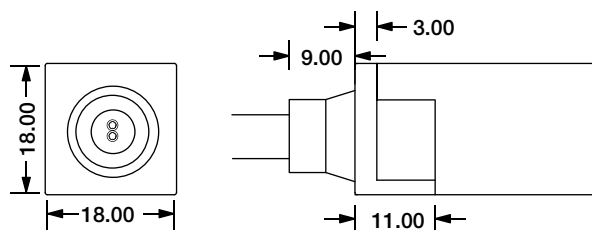

SFW20 Configuration and Accessories

Mold Injection Connector (IP68 Factory Assembly Only)

Direct Entry Connector
 MJ-SFW20-A-D01/02/03
 MJ-SFW20-A-D01SM
 MJ-SFW20-A-D02SF
 MJ-SFW20-A-D03SFM

Bottom Entry Connector
 MJ-SFW20-A-B01/02/03
 MJ-SFW20-A-B01SM
 MJ-SFW20-A-B02SF
 MJ-SFW20-A-B03SFM

Model	W x H(mm)	Standard Length	Screw Holes	Holes Numbers	Suitable Product
ALCW20S01-035	20.2*23.7	35mm	Φ4.0mm	2	SFW20
ALCW20S01-100		1000mm	4.0x10.0mm	2	SFW20
ALCW20S01-200		2000mm	4.0x10.0mm	4	SFW20

Unit:mm

Installation Way

Surface Mounted

Recessed

Model	W x H(mm)	Standard Length	Screw Holes	Holes Numbers	Suitable Product
ALCW20H01-035	20.2*35.0	35mm	Φ4.0mm	2	SFW20
ALCW20H01-100		1000mm	4.0x10.0mm	2	SFW20
ALCW20H01-200		2000mm	4.0x10.0mm	4	SFW20

Installation Way

Surface Mounted

Model	W x H(mm)	Standard Length	Suitable Product
SSC20FLX01	22.00*25.74	100mm	SFW20
SSC20FLX03		300mm	SFW20
SSC20FLX05		500mm	SFW20
SSC20FLX10		1000mm	SFW20