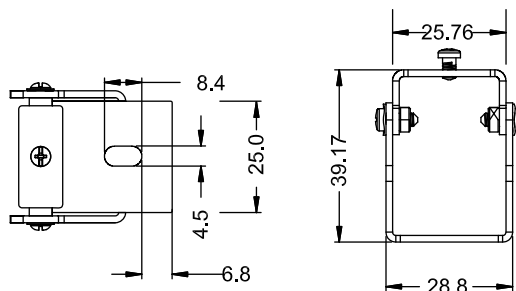

End Cap

Waterproof Interrupter

Male Connector
 SYZ-M12-M-2C-18AWG-D6-W-0327-S

SFW20 Configuration and Accessories

Female Connector
SYZ-M12-F-2C-18AWG-D6-W-0327-S

Angle Adjustable Bracket
ACC-HX-S2830C2

DIY Front Connector Accessories
SJJ-WGJ-029

DIY End Connector Accessories
SJJ-WGJ-030

DIY Connected Cable
S-2C-18AWG-D6-UL-06

SFW20 LED Wall Grazer Mounting Channel

1. Aluminum Channel

Unit:mm

Installation Way

Surface Mounted

Recessed

Model	W x H(mm)	Standard Length	Screw Holes	Holes Numbers	Suitable Product
ALCW20S01-035	20.2*23.7	35mm	Φ4.0mm	2	SFW20
ALCW20S01-100		1000mm	4.0x10.0mm	2	SFW20
ALCW20S01-200		2000mm	4.0x10.0mm	4	SFW20

Unit:mm

Installation Way

Surface Mounted

Recessed

Model	W x H(mm)	Standard Length	Screw Holes	Holes Numbers	Suitable Product
ALCW20H01-035	20.2*35.0	35mm	Φ4.0mm	2	SFW20
ALCW20H01-100		1000mm	4.0x10.0mm	2	SFW20
ALCW20H01-200		2000mm	4.0x10.0mm	4	SFW20