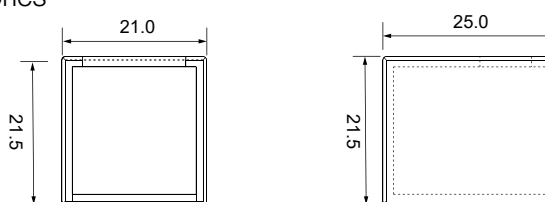

DIY End Connector Accessories
SJJ-WGJ-030