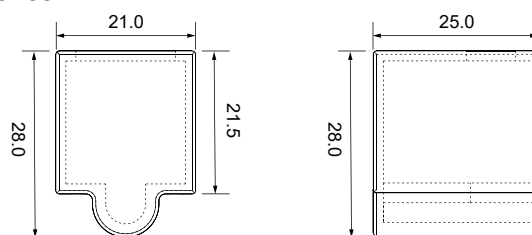

End Cap

Waterproof Interrupter

Male Connector
 SYZ-M12-M-2C-18AWG-D6-W-0327-S

SFW20 Configuration and Accessories

Female Connector
SYZ-M12-F-2C-18AWG-D6-W-0327-S

Angle Adjustable Bracket
ACC-HX-S2830C2

DIY Front Connector Accessories
SJJ-WGJ-029

Model	W x H(mm)	Standard Length	Screw Holes	Holes Numbers	Suitable Product
ALCW20S01-035	20.2*23.7	35mm	Φ4.0mm	2	SFW20
ALCW20S01-100		1000mm	4.0x10.0mm	2	SFW20
ALCW20S01-200		2000mm	4.0x10.0mm	4	SFW20

Unit:mm

Installation Way

Surface Mounted

Recessed

Model	W x H(mm)	Standard Length	Screw Holes	Holes Numbers	Suitable Product
ALCW20H01-035	20.2*35.0	35mm	Φ4.0mm	2	SFW20
ALCW20H01-100		1000mm	4.0x10.0mm	2	SFW20
ALCW20H01-200		2000mm	4.0x10.0mm	4	SFW20

Installation Way

Surface Mounted

Model	W x H(mm)	Standard Length	Suitable Product
SSC20FLX01	22.00*25.74	100mm	SFW20
SSC20FLX03		300mm	SFW20
SSC20FLX05		500mm	SFW20
SSC20FLX10		1000mm	SFW20