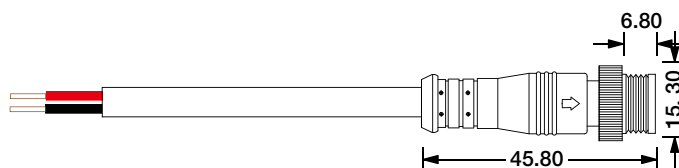

SFW20 Configuration and Accessories

Mold Injection Connector (IP68 Factory Assembly Only)

Direct Entry Connector
 MJ-SFW20-A-D01/02/03
 MJ-SFW20-A-D01SM
 MJ-SFW20-A-D02SF
 MJ-SFW20-A-D03SFM

Bottom Entry Connector
 MJ-SFW20-A-B01/02/03
 MJ-SFW20-A-B01SM
 MJ-SFW20-A-B02SF
 MJ-SFW20-A-B03SFM

End Cap

Waterproof Interrupter

Male Connector
 SYZ-M12-M-2C-18AWG-D6-W-0327-S

SFW20 Configuration and Accessories

Female Connector
SYZ-M12-F-2C-18AWG-D6-W-0327-S

Angle Adjustable Bracket
ACC-HX-S2830C2

DIY Front Connector Accessories
SJJ-WGJ-029

DIY End Connector Accessories
SJJ-WGJ-030

DIY Connected Cable
S-2C-18AWG-D6-UL-06

SFW20 LED Wall Grazer Mounting Channel

1. Aluminum Channel

Unit:mm

Installation Way

Surface Mounted

Recessed

Unit:mm

Installation Way

Surface Mounted

Recessed

Model	W x H(mm)	Standard Length	Screw Holes	Holes Numbers	Suitable Product
ALCW20H01-035	20.2*35.0	35mm	Φ4.0mm	2	SFW20
ALCW20H01-100		1000mm	4.0x10.0mm	2	SFW20
ALCW20H01-200		2000mm	4.0x10.0mm	4	SFW20