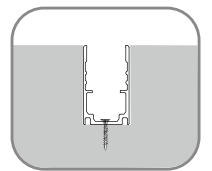

DIY End Connector Accessories
SJJ-WGJ-030

DIY Connected Cable
S-2C-18AWG-D6-UL-06

SFW20 LED Wall Grazer Mounting Channel

1. Aluminum Channel

Unit:mm

Installation Way

Surface Mounted

Recessed

Model	W x H(mm)	Standard Length	Screw Holes	Holes Numbers	Suitable Product
ALCW20S01-035	20.2*23.7	35mm	Φ4.0mm	2	SFW20
ALCW20S01-100		1000mm	4.0x10.0mm	2	SFW20
ALCW20S01-200		2000mm	4.0x10.0mm	4	SFW20

Unit:mm

Installation Way

Surface Mounted

Recessed

Model	W x H(mm)	Standard Length	Screw Holes	Holes Numbers	Suitable Product
ALCW20H01-035	20.2*35.0	35mm	Φ4.0mm	2	SFW20
ALCW20H01-100		1000mm	4.0x10.0mm	2	SFW20
ALCW20H01-200		2000mm	4.0x10.0mm	4	SFW20