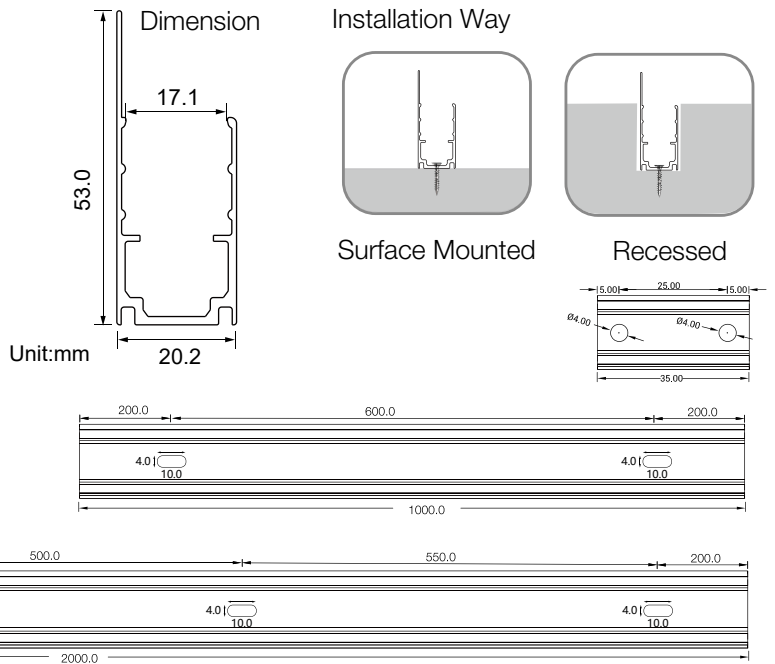

Model	W x H(mm)	Standard Length	Screw Holes	Holes Numbers	Suitable Product
ALCW20S01-035	20.2*23.7	35mm	Φ4.0mm	2	SFW20
ALCW20S01-100		1000mm	4.0x10.0mm	2	SFW20
ALCW20S01-200		2000mm	4.0x10.0mm	4	SFW20

Unit:mm

Installation Way

Surface Mounted

Recessed

Model	W x H(mm)	Standard Length	Screw Holes	Holes Numbers	Suitable Product
ALCW20H01-035	20.2*35.0	35mm	Φ4.0mm	2	SFW20
ALCW20H01-100		1000mm	4.0x10.0mm	2	SFW20
ALCW20H01-200		2000mm	4.0x10.0mm	4	SFW20

SFW20 LED Wall Grazer Mounting Channel

Model	W x H(mm)	Standard Length	Screw Holes	Holes Numbers	Suitable Product
ALCW20H02-035	20.2*53.0	35mm	Φ4.0mm	2	SFW20
ALCW20H02-100		1000mm	4.0x10mm	2	SFW20
ALCW20H02-200		2000mm	4.0x10mm	4	SFW20

Installation Way

Surface Mounted

Model	W x H(mm)	Standard Length	Suitable Product
SSC20FLX01	22.00*25.74	100mm	SFW20
SSC20FLX03		300mm	SFW20
SSC20FLX05		500mm	SFW20
SSC20FLX10		1000mm	SFW20