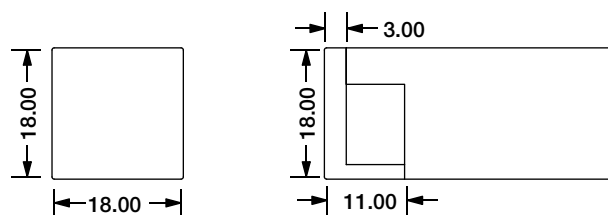

SFW20 Configuration and Accessories

Mold Injection Connector (IP68 Factory Assembly Only)

Direct Entry Connector
MJ-SFW20-A-D01/02/03
MJ-SFW20-A-D01SM
MJ-SFW20-A-D02SF
MJ-SFW20-A-D03SFM

Bottom Entry Connector
MJ-SFW20-A-B01/02/03
MJ-SFW20-A-B01SM
MJ-SFW20-A-B02SF
MJ-SFW20-A-B03SFM

End Cap

Waterproof Interrupter

Male Connector
SYZ-M12-M-2C-18AWG-D6-W-0327-S