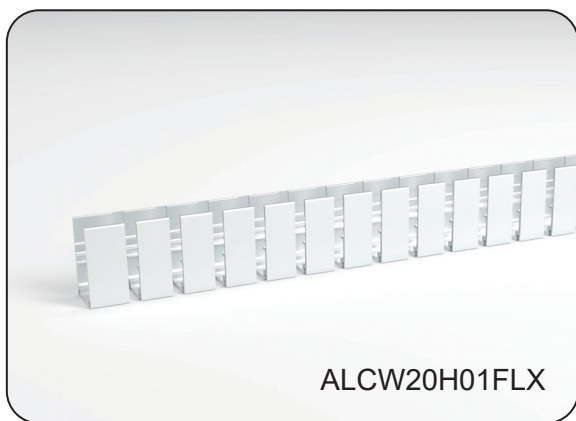

2. Flexible Aluminum Channel

Model	W x H(mm)	Standard Length	Suitable Product
ALCW20H01FLX-50	20.2*35.0	500mm	SFW20
ALCW20H01FLX-100		1000mm	SFW20