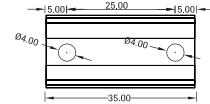

DIY End Connector Accessories
SJJ-WGJ-030

DIY Connected Cable
S-3C-20AWG-D6-UL-06

SFW20 LED Wall Grazer Mounting Channel

1. Aluminum Channel

Unit:mm

Installation Way

Surface Mounted

Recessed

Model	W x H(mm)	Standard Length	Screw Holes	Holes Numbers	Suitable Product
ALCW20S01-035	20.2*23.7	35mm	Φ4.0mm	2	SFW20
ALCW20S01-100		1000mm	○4.0x10mm	2	SFW20
ALCW20S01-200		2000mm	○4.0x10mm	4	SFW20

Unit:mm

Installation Way

Surface Mounted

Recessed

Model	W x H(mm)	Standard Length	Screw Holes	Holes Numbers	Suitable Product
ALCW20H01-035	20.2*35.0	35mm	Φ4.0mm	2	SFW20
ALCW20H01-100		1000mm	○4.0x10mm	2	SFW20
ALCW20H01-200		2000mm	○4.0x10mm	4	SFW20