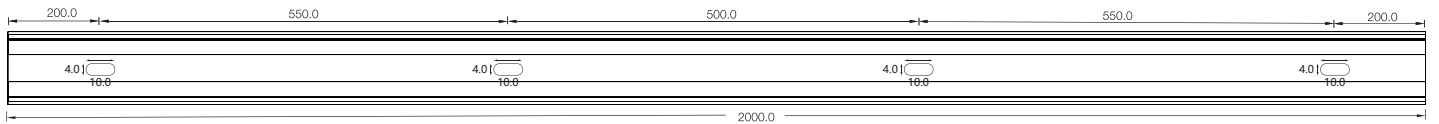

DIY End Connector Accessories
SJJ-WGJ-030

DIY Connected Cable
S-3C-20AWG-D6-UL-06

SFW20 LED Wall Grazer Mounting Channel

1. Aluminum Channel

Unit:mm

Installation Way

Surface Mounted

Recessed

Model	W x H(mm)	Standard Length	Screw Holes	Holes Numbers	Suitable Product
ALCW20S01-035	20.2*23.7	35mm	Φ4.0mm	2	SFW20
ALCW20S01-100		1000mm	○4.0x10mm	2	SFW20
ALCW20S01-200		2000mm	○4.0x10mm	4	SFW20

Unit:mm

Installation Way

Surface Mounted

Recessed

Model	W x H(mm)	Standard Length	Screw Holes	Holes Numbers	Suitable Product
ALCW20H01-035	20.2*35.0	35mm	Φ4.0mm	2	SFW20
ALCW20H01-100		1000mm	○4.0x10mm	2	SFW20
ALCW20H01-200		2000mm	○4.0x10mm	4	SFW20