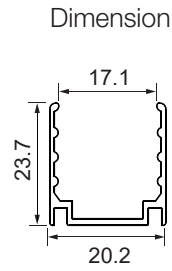

DIY End Connector Accessories
SJJ-WGJ-030

DIY Connected Cable
S-3C-20AWG-D6-UL-06

SFW20 LED Wall Grazer Mounting Channel

1. Aluminum Channel

Unit:mm

Installation Way

Surface Mounted

Recessed

Model	W x H(mm)	Standard Length	Screw Holes	Holes Numbers	Suitable Product
ALCW20S01-035	20.2*23.7	35mm	Φ4.0mm	2	SFW20
ALCW20S01-100		1000mm	○4.0x10mm	2	SFW20
ALCW20S01-200		2000mm	○4.0x10mm	4	SFW20

Unit:mm

Installation Way

Surface Mounted

Recessed

Model	W x H(mm)	Standard Length	Screw Holes	Holes Numbers	Suitable Product
ALCW20H01-035	20.2*35.0	35mm	Φ4.0mm	2	SFW20
ALCW20H01-100		1000mm	○4.0x10mm	2	SFW20
ALCW20H01-200		2000mm	○4.0x10mm	4	SFW20

Installation Way

Surface Mounted

Model	W x H(mm)	Standard Length	Suitable Product
SSC20FLX01	22.00*25.74	100mm	SFW20
SSC20FLX03		300mm	SFW20
SSC20FLX05		500mm	SFW20
SSC20FLX10		1000mm	SFW20