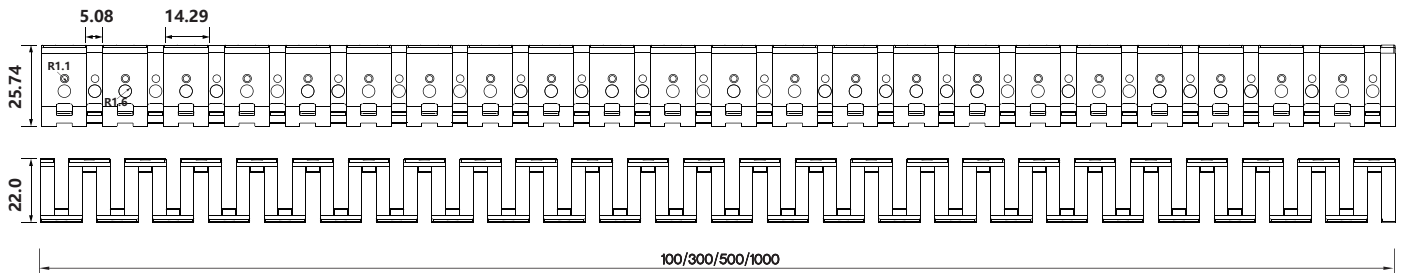

SFW20 LED Wall Grazer Mounting Channel

Model	W x H(mm)	Standard Length	Screw Holes	Holes Numbers	Suitable Product
ALCW20H02-035	20.2*53.0	35mm	Φ4.0mm	2	SFW20
ALCW20H02-100		1000mm	4.0x10.0mm	2	SFW20
ALCW20H02-200		2000mm	4.0x10.0mm	4	SFW20

2. Flexible Aluminum Channel

Model	W x H(mm)	Standard Length	Suitable Product
ALCW20H01FLX-50	20.2*35.0	500mm	SFW20
ALCW20H01FLX-100		1000mm	SFW20

SFW20 LED Wall Grazer Mounting Channel

3. Flexible Stainless Steel Channel

Installation Way

Surface Mounted

Model	W x H(mm)	Standard Length	Suitable Product
SSC20FLX01	22.00*25.74	100mm	SFW20
SSC20FLX03		300mm	SFW20
SSC20FLX05		500mm	SFW20
SSC20FLX10		1000mm	SFW20