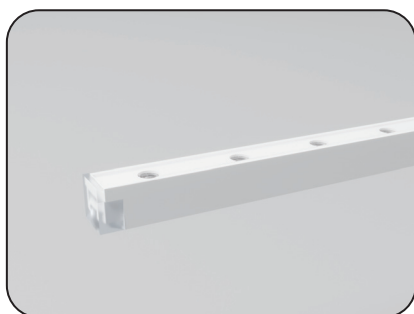

SFW20 Configuration and Accessories

Mold Injection Connector (IP68 Factory Assembly Only)

Direct Entry Connector
MJ-SFW20-D3-D02SM
MJ-SFW20-D3-D03SFM

Bottom Entry Connector
MJ-SFW20-D3-B02SM
MJ-SFW20-D3-B03SFM

End Cap

Male Connector
M12-M-3C-20AWG-D6-W-0327-S

Female Connector
M12-F-3C-20AWG-D6-W-0327-S

SFW20 Configuration and Accessories

Angle Adjustable Bracket
ACC-HX-S2830C2

DIY Front Connector Accessories
SJJ-WGJ-029

DIY End Connector Accessories
SJJ-WGJ-030

DIY Connected Cable
S-3C-20AWG-D6-UL-06

SFW20 LED Wall Grazer Mounting Channel

1. Aluminum Channel

Unit:mm

Installation Way

Surface Mounted

Recessed