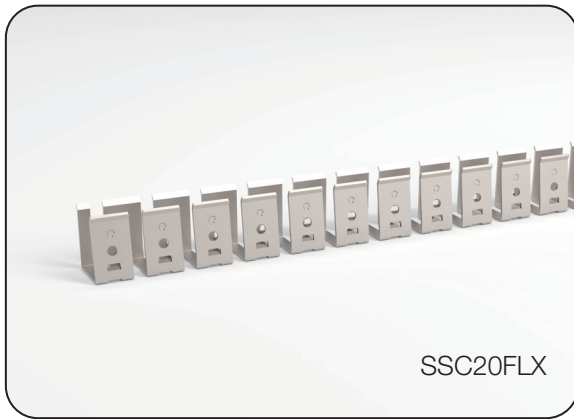

SFW20 LED Wall Grazer Mounting Channel

Model	W x H(mm)	Standard Length	Screw Holes	Holes Numbers	Suitable Product
ALCW20H02-035	20.2*53.0	35mm	Φ4.0mm	2	SFW20
ALCW20H02-100		1000mm	4.0x10.0mm	2	SFW20
ALCW20H02-200		2000mm	4.0x10.0mm	4	SFW20

2. Flexible Aluminum Channel

Model	W x H(mm)	Standard Length	Suitable Product
ALCW20H01FLX-50	20.2*35.0	500mm	SFW20
ALCW20H01FLX-100		1000mm	SFW20

SFW20 LED Wall Grazer Mounting Channel

3. Flexible Stainless Steel Channel