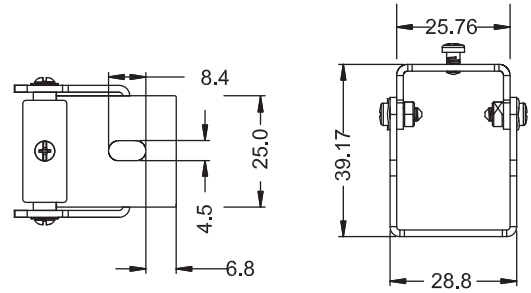

End Cap

Male Connector
M12-M-3C-20AWG-D6-W-0327-S

Female Connector
M12-F-3C-20AWG-D6-W-0327-S

SFW20 Configuration and Accessories

Angle Adjustable Bracket
ACC-HX-S2830C2

DIY Front Connector Accessories
SJJ-WGJ-029

DIY End Connector Accessories
SJJ-WGJ-030

DIY Connected Cable
S-3C-20AWG-D6-UL-06

SFW20 LED Wall Grazer Mounting Channel

1. Aluminum Channel

Unit:mm

Installation Way

Surface Mounted

Recessed

Model	W x H(mm)	Standard Length	Screw Holes	Holes Numbers	Suitable Product
ALCW20S01-035	20.2*23.7	35mm	Φ4.0mm	2	SFW20
ALCW20S01-100		1000mm	○4.0x10mm	2	SFW20
ALCW20S01-200		2000mm	○4.0x10mm	4	SFW20

Unit:mm

Installation Way

Surface Mounted

Recessed

Model	W x H(mm)	Standard Length	Screw Holes	Holes Numbers	Suitable Product
ALCW20H01-035	20.2*35.0	35mm	Φ4.0mm	2	SFW20
ALCW20H01-100		1000mm	○4.0x10mm	2	SFW20
ALCW20H01-200		2000mm	○4.0x10mm	4	SFW20