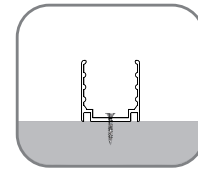

End Cap

Male Connector
M12-M-3C-20AWG-D6-W-0327-S

Female Connector
M12-F-3C-20AWG-D6-W-0327-S

SFW20 Configuration and Accessories

Angle Adjustable Bracket
ACC-HX-S2830C2

DIY Front Connector Accessories
SJJ-WGJ-029

DIY End Connector Accessories
SJJ-WGJ-030

DIY Connected Cable
S-3C-20AWG-D6-UL-06

SFW20 LED Wall Grazer Mounting Channel

1. Aluminum Channel

Unit:mm

Installation Way

Surface Mounted

Recessed

Model	W x H(mm)	Standard Length	Screw Holes	Holes Numbers	Suitable Product
ALCW20S01-035	20.2*23.7	35mm	Φ4.0mm	2	SFW20
ALCW20S01-100		1000mm	○4.0x10mm	2	SFW20
ALCW20S01-200		2000mm	○4.0x10mm	4	SFW20

Unit:mm

Installation Way

Surface Mounted

Recessed

Model	W x H(mm)	Standard Length	Screw Holes	Holes Numbers	Suitable Product
ALCW20H01-035	20.2*35.0	35mm	Φ4.0mm	2	SFW20
ALCW20H01-100		1000mm	○4.0x10mm	2	SFW20
ALCW20H01-200		2000mm	○4.0x10mm	4	SFW20