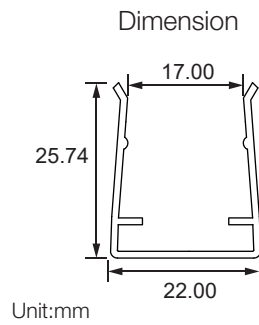

Model	W x H(mm)	Standard Length	Screw Holes	Holes Numbers	Suitable Product
ALCW20S01-035	20.2*23.7	35mm	Φ4.0mm	2	SFW20
ALCW20S01-100		1000mm	○4.0x10mm	2	SFW20
ALCW20S01-200		2000mm	○4.0x10mm	4	SFW20

Unit:mm

Installation Way

Surface Mounted

Recessed

Model	W x H(mm)	Standard Length	Screw Holes	Holes Numbers	Suitable Product
ALCW20H01-035	20.2*35.0	35mm	Φ4.0mm	2	SFW20
ALCW20H01-100		1000mm	○4.0x10mm	2	SFW20
ALCW20H01-200		2000mm	○4.0x10mm	4	SFW20

SFW20 LED Wall Grazer Mounting Channel

Model	W x H(mm)	Standard Length	Screw Holes	Holes Numbers	Suitable Product
ALCW20H02-035	20.2*53.0	35mm	Φ4.0mm	2	SFW20
ALCW20H02-100		1000mm	4.0x10.0mm	2	SFW20
ALCW20H02-200		2000mm	4.0x10.0mm	4	SFW20

Installation Way

Surface Mounted

Model	W x H(mm)	Standard Length	Suitable Product
SSC20FLX01	22.00*25.74	100mm	SFW20
SSC20FLX03		300mm	SFW20
SSC20FLX05		500mm	SFW20
SSC20FLX10		1000mm	SFW20