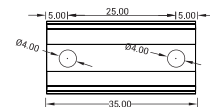

Model	W x H(mm)	Standard Length	Screw Holes	Holes Numbers	Suitable Product
ALCW20S01-035	20.2*23.7	35mm	Φ4.0mm	2	SFW20
ALCW20S01-100		1000mm	○4.0x10mm	2	SFW20
ALCW20S01-200		2000mm	○4.0x10mm	4	SFW20

Unit:mm

Installation Way

Surface Mounted

Recessed

Model	W x H(mm)	Standard Length	Screw Holes	Holes Numbers	Suitable Product
ALCW20H01-035	20.2*35.0	35mm	Φ4.0mm	2	SFW20
ALCW20H01-100		1000mm	○4.0x10mm	2	SFW20
ALCW20H01-200		2000mm	○4.0x10mm	4	SFW20