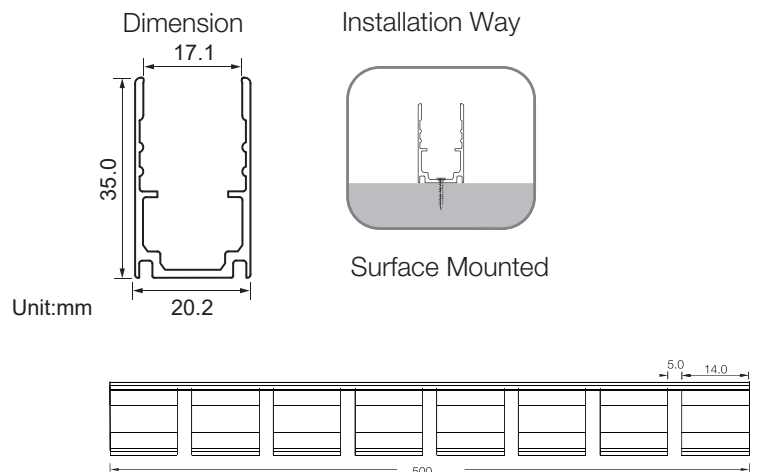

Model	W x H(mm)	Standard Length	Screw Holes	Holes Numbers	Suitable Product
ALCW20S01-035	20.2*23.7	35mm	Φ4.0mm	2	SFW20
ALCW20S01-100		1000mm	○4.0x10mm	2	SFW20
ALCW20S01-200		2000mm	○4.0x10mm	4	SFW20

Unit:mm

Installation Way

Surface Mounted

Recessed

Model	W x H(mm)	Standard Length	Screw Holes	Holes Numbers	Suitable Product
ALCW20H01-035	20.2*35.0	35mm	Φ4.0mm	2	SFW20
ALCW20H01-100		1000mm	○4.0x10mm	2	SFW20
ALCW20H01-200		2000mm	○4.0x10mm	4	SFW20

SFW20 LED Wall Grazer Mounting Channel

Model	W x H(mm)	Standard Length	Screw Holes	Holes Numbers	Suitable Product
ALCW20H02-035	20.2*53.0	35mm	Φ4.0mm	2	SFW20
ALCW20H02-100		1000mm	4.0x10.0mm	2	SFW20
ALCW20H02-200		2000mm	4.0x10.0mm	4	SFW20

2. Flexible Aluminum Channel

Model	W x H(mm)	Standard Length	Suitable Product
ALCW20H01FLX-50	20.2*35.0	500mm	SFW20
ALCW20H01FLX-100		1000mm	SFW20

SFW20 LED Wall Grazer Mounting Channel

3. Flexible Stainless Steel Channel