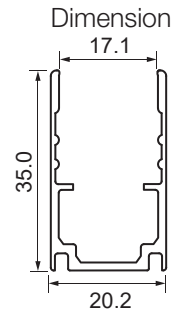

DIY End Connector Accessories
SJJ-WGJ-030

DIY Connected Cable
S-3C-20AWG-D6-UL-06

SFW20 LED Wall Grazer Mounting Channel

1. Aluminum Channel

Unit:mm

Installation Way

Surface Mounted

Recessed

Model	W x H(mm)	Standard Length	Screw Holes	Holes Numbers	Suitable Product
ALCW20S01-035	20.2*23.7	35mm	Φ4.0mm	2	SFW20
ALCW20S01-100		1000mm	○4.0x10mm	2	SFW20
ALCW20S01-200		2000mm	○4.0x10mm	4	SFW20

Unit:mm

Installation Way

Surface Mounted

Recessed

Model	W x H(mm)	Standard Length	Screw Holes	Holes Numbers	Suitable Product
ALCW20H01-035	20.2*35.0	35mm	Φ4.0mm	2	SFW20
ALCW20H01-100		1000mm	○4.0x10mm	2	SFW20
ALCW20H01-200		2000mm	○4.0x10mm	4	SFW20

Installation Way

Surface Mounted

Model	W x H(mm)	Standard Length	Suitable Product
SSC20FLX01	22.00*25.74	100mm	SFW20
SSC20FLX03		300mm	SFW20
SSC20FLX05		500mm	SFW20
SSC20FLX10		1000mm	SFW20