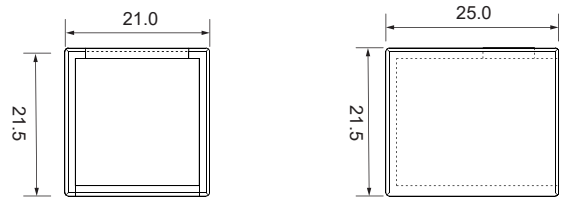

DIY End Connector Accessories
SJJ-WGJ-030