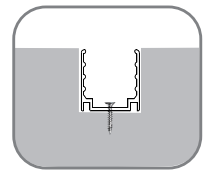

End Cap

Male Connector
M12-M-3C-20AWG-D6-W-0327-S

Female Connector
M12-F-3C-20AWG-D6-W-0327-S

SFW20 Configuration and Accessories

Angle Adjustable Bracket
ACC-HX-S2830C2

DIY Front Connector Accessories
SJJ-WGJ-029

DIY End Connector Accessories
SJJ-WGJ-030

DIY Connected Cable
S-3C-20AWG-D6-UL-06

SFW20 LED Wall Grazer Mounting Channel

1. Aluminum Channel

Unit:mm

Installation Way

Surface Mounted

Recessed

Model	W x H(mm)	Standard Length	Screw Holes	Holes Numbers	Suitable Product
ALCW20S01-035	20.2*23.7	35mm	Φ4.0mm	2	SFW20
ALCW20S01-100		1000mm	○4.0x10mm	2	SFW20
ALCW20S01-200		2000mm	○4.0x10mm	4	SFW20

Unit:mm

Installation Way

Surface Mounted

Recessed

Model	W x H(mm)	Standard Length	Screw Holes	Holes Numbers	Suitable Product
ALCW20H01-035	20.2*35.0	35mm	Φ4.0mm	2	SFW20
ALCW20H01-100		1000mm	○4.0x10mm	2	SFW20
ALCW20H01-200		2000mm	○4.0x10mm	4	SFW20