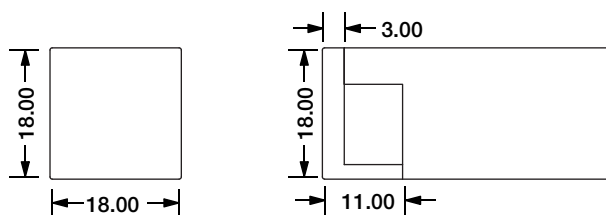

SFW20 Configuration and Accessories

Mold Injection Connector (IP68 Factory Assembly Only)

End Cap