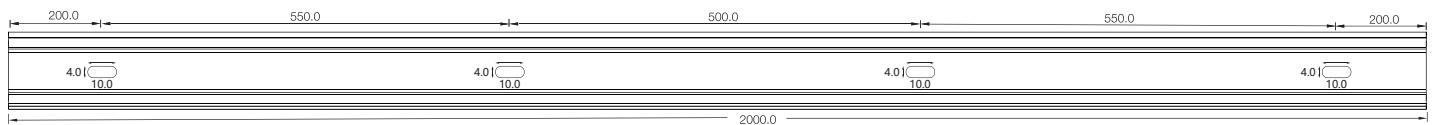

Model	W x H(mm)	Standard Length	Screw Holes	Holes Numbers	Suitable Product
ALCW20S01-035	20.2*23.7	35mm	Φ4.0mm	2	SFW20
ALCW20S01-100		1000mm	○4.0x10mm	2	SFW20
ALCW20S01-200		2000mm	○4.0x10mm	4	SFW20

Unit:mm

Installation Way

Surface Mounted

Recessed

Model	W x H(mm)	Standard Length	Screw Holes	Holes Numbers	Suitable Product
ALCW20H01-035	20.2*35.0	35mm	Φ4.0mm	2	SFW20
ALCW20H01-100		1000mm	○4.0x10mm	2	SFW20
ALCW20H01-200		2000mm	○4.0x10mm	4	SFW20

SFW20 LED Wall Grazer Mounting Channel

Model	W x H(mm)	Standard Length	Screw Holes	Holes Numbers	Suitable Product
ALCW20H02-035	20.2*53.0	35mm	Φ4.0mm	2	SFW20
ALCW20H02-100		1000mm	4.0x10.0mm	2	SFW20
ALCW20H02-200		2000mm	4.0x10.0mm	4	SFW20