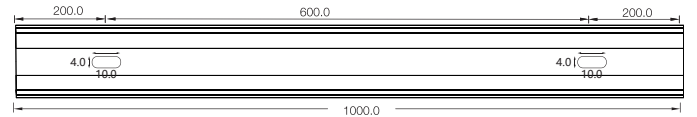

DIY End Connector Accessories
SJJ-WGJ-030

DIY Connected Cable
S-3C-20AWG-D6-UL-06

SFW20 LED Wall Grazer Mounting Channel

1. Aluminum Channel

Unit:mm

Installation Way

Surface Mounted

Recessed

Model	W x H(mm)	Standard Length	Screw Holes	Holes Numbers	Suitable Product
ALCW20S01-035	20.2*23.7	35mm	Φ4.0mm	2	SFW20
ALCW20S01-100		1000mm	○4.0x10mm	2	SFW20
ALCW20S01-200		2000mm	○4.0x10mm	4	SFW20

Unit:mm

Installation Way

Surface Mounted

Recessed

Model	W x H(mm)	Standard Length	Screw Holes	Holes Numbers	Suitable Product
ALCW20H01-035	20.2*35.0	35mm	Φ4.0mm	2	SFW20
ALCW20H01-100		1000mm	○4.0x10mm	2	SFW20
ALCW20H01-200		2000mm	○4.0x10mm	4	SFW20