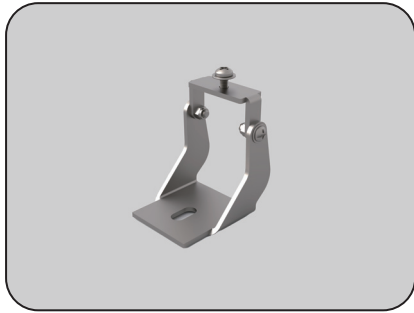

End Cap

Male Connector
M12-M-3C-20AWG-D6-W-0327-S

Female Connector
M12-F-3C-20AWG-D6-W-0327-S

SFW20 Configuration and Accessories

Angle Adjustable Bracket
ACC-HX-S2830C2

DIY Front Connector Accessories
SJJ-WGJ-029

DIY End Connector Accessories
SJJ-WGJ-030

DIY Connected Cable
S-3C-20AWG-D6-UL-06

SFW20 LED Wall Grazer Mounting Channel

1. Aluminum Channel

Unit:mm

Installation Way

Surface Mounted

Recessed