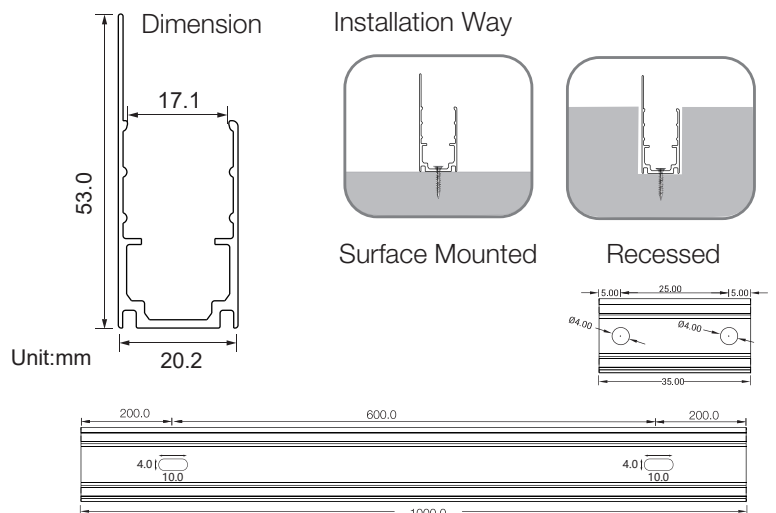

Model	W x H(mm)	Standard Length	Screw Holes	Holes Numbers	Suitable Product
ALCW20S01-035	20.2*23.7	35mm	Φ4.0mm	2	SFW20
ALCW20S01-100		1000mm	○4.0x10mm	2	SFW20
ALCW20S01-200		2000mm	○4.0x10mm	4	SFW20

Unit:mm

Installation Way

Surface Mounted

Recessed

Model	W x H(mm)	Standard Length	Screw Holes	Holes Numbers	Suitable Product
ALCW20H01-035	20.2*35.0	35mm	Φ4.0mm	2	SFW20
ALCW20H01-100		1000mm	○4.0x10mm	2	SFW20
ALCW20H01-200		2000mm	○4.0x10mm	4	SFW20

SFW20 LED Wall Grazer Mounting Channel

Model	W x H(mm)	Standard Length	Screw Holes	Holes Numbers	Suitable Product
ALCW20H02-035	20.2*53.0	35mm	Φ4.0mm	2	SFW20
ALCW20H02-100		1000mm	4.0x10.0mm	2	SFW20
ALCW20H02-200		2000mm	4.0x10.0mm	4	SFW20

Installation Way

Surface Mounted

Model	W x H(mm)	Standard Length	Suitable Product
SSC20FLX01	22.00*25.74	100mm	SFW20
SSC20FLX03		300mm	SFW20
SSC20FLX05		500mm	SFW20
SSC20FLX10		1000mm	SFW20