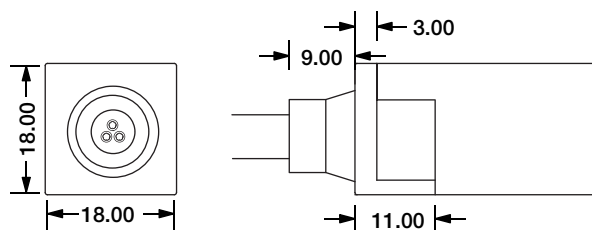

Direct Entry Connector
MJ-SFW20-D3-D02SM
MJ-SFW20-D3-D03SFM