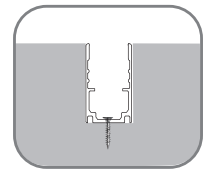

DIY End Connector Accessories
SJJ-WGJ-030

DIY Connected Cable
S-3C-20AWG-D6-UL-06

SFW20 LED Wall Grazer Mounting Channel

1. Aluminum Channel

Unit:mm

Installation Way

Surface Mounted

Recessed

Model	W x H(mm)	Standard Length	Screw Holes	Holes Numbers	Suitable Product
ALCW20S01-035	20.2*23.7	35mm	Φ4.0mm	2	SFW20
ALCW20S01-100		1000mm	○4.0x10mm	2	SFW20
ALCW20S01-200		2000mm	○4.0x10mm	4	SFW20

Unit:mm

Installation Way

Surface Mounted

Recessed

Model	W x H(mm)	Standard Length	Screw Holes	Holes Numbers	Suitable Product
ALCW20H01-035	20.2*35.0	35mm	Φ4.0mm	2	SFW20
ALCW20H01-100		1000mm	○4.0x10mm	2	SFW20
ALCW20H01-200		2000mm	○4.0x10mm	4	SFW20