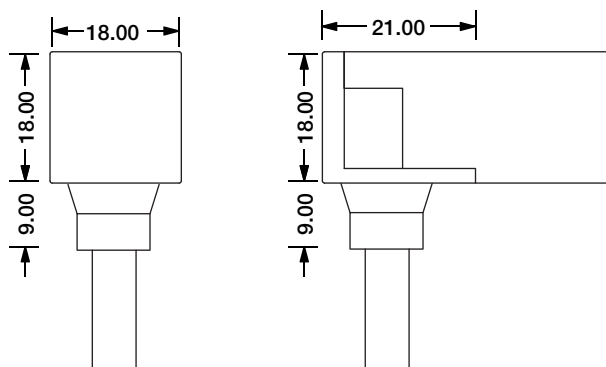

SFW20 Configuration and Accessories

Mold Injection Connector (IP68 Factory Assembly Only)

Direct Entry Connector
MJ-SFW20-D3-D02SM
MJ-SFW20-D3-D03SFM

Bottom Entry Connector
MJ-SFW20-D3-B02SM
MJ-SFW20-D3-B03SFM

End Cap

Male Connector
M12-M-3C-20AWG-D6-W-0327-S

Female Connector
M12-F-3C-20AWG-D6-W-0327-S

SFW20 Configuration and Accessories

Angle Adjustable Bracket
ACC-HX-S2830C2

DIY Front Connector Accessories
SJJ-WGJ-029

Model	W x H(mm)	Standard Length	Screw Holes	Holes Numbers	Suitable Product
ALCW20S01-035	20.2*23.7	35mm	Φ4.0mm	2	SFW20
ALCW20S01-100		1000mm	○4.0x10mm	2	SFW20
ALCW20S01-200		2000mm	○4.0x10mm	4	SFW20

Unit:mm

Installation Way

Surface Mounted

Recessed

Model	W x H(mm)	Standard Length	Screw Holes	Holes Numbers	Suitable Product
ALCW20H01-035	20.2*35.0	35mm	Φ4.0mm	2	SFW20
ALCW20H01-100		1000mm	○4.0x10mm	2	SFW20
ALCW20H01-200		2000mm	○4.0x10mm	4	SFW20