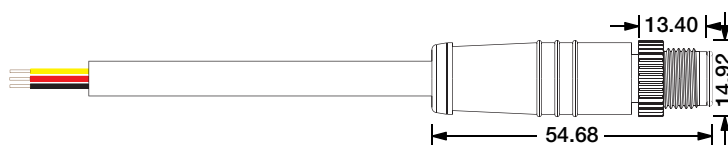

SFW20 Configuration and Accessories

Mold Injection Connector (IP68 Factory Assembly Only)

Direct Entry Connector
MJ-SFW20-D3-D02SM
MJ-SFW20-D3-D03SFM

Bottom Entry Connector
MJ-SFW20-D3-B02SM
MJ-SFW20-D3-B03SFM

End Cap

Male Connector
M12-M-3C-20AWG-D6-W-0327-S

Female Connector
M12-F-3C-20AWG-D6-W-0327-S

SFW20 Configuration and Accessories

Angle Adjustable Bracket
ACC-HX-S2830C2

DIY Front Connector Accessories
SJJ-WGJ-029

DIY End Connector Accessories
SJJ-WGJ-030

DIY Connected Cable
S-3C-20AWG-D6-UL-06

SFW20 LED Wall Grazer Mounting Channel

1. Aluminum Channel

Unit:mm

Installation Way

Surface Mounted

Recessed

Model	W x H(mm)	Standard Length	Screw Holes	Holes Numbers	Suitable Product
ALCW20S01-035	20.2*23.7	35mm	Φ4.0mm	2	SFW20
ALCW20S01-100		1000mm	○4.0x10mm	2	SFW20
ALCW20S01-200		2000mm	○4.0x10mm	4	SFW20

Unit:mm