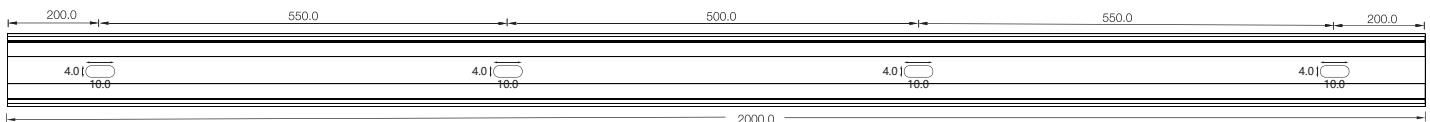

Model	W x H(mm)	Standard Length	Screw Holes	Holes Numbers	Suitable Product
ALCW20S01-035	20.2*23.7	35mm	Φ4.0mm	2	SFW20
ALCW20S01-100		1000mm	○4.0x10mm	2	SFW20
ALCW20S01-200		2000mm	○4.0x10mm	4	SFW20

Unit:mm

Installation Way

Surface Mounted

Recessed

Model	W x H(mm)	Standard Length	Screw Holes	Holes Numbers	Suitable Product
ALCW20H01-035	20.2*35.0	35mm	Φ4.0mm	2	SFW20
ALCW20H01-100		1000mm	○4.0x10mm	2	SFW20
ALCW20H01-200		2000mm	○4.0x10mm	4	SFW20