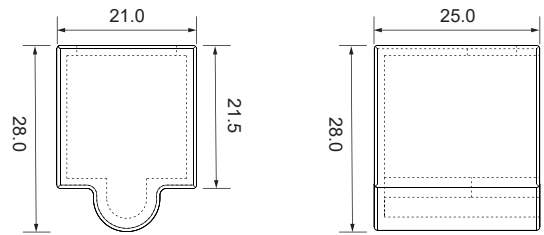

End Cap

Male Connector
M12-M-3C-20AWG-D6-W-0327-S

Female Connector
M12-F-3C-20AWG-D6-W-0327-S

SFW20 Configuration and Accessories

Angle Adjustable Bracket
ACC-HX-S2830C2

DIY Front Connector Accessories
SJJ-WGJ-029

DIY End Connector Accessories
SJJ-WGJ-030

DIY Connected Cable
S-3C-20AWG-D6-UL-06

SFW20 LED Wall Grazer Mounting Channel

1. Aluminum Channel

Unit:mm

Installation Way

Surface Mounted

Recessed

Model	W x H(mm)	Standard Length	Screw Holes	Holes Numbers	Suitable Product
ALCW20S01-035	20.2*23.7	35mm	Φ4.0mm	2	SFW20
ALCW20S01-100		1000mm	○4.0x10mm	2	SFW20
ALCW20S01-200		2000mm	○4.0x10mm	4	SFW20

Unit:mm

Installation Way

Surface Mounted

Recessed

Model	W x H(mm)	Standard Length	Screw Holes	Holes Numbers	Suitable Product
ALCW20H01-035	20.2*35.0	35mm	Φ4.0mm	2	SFW20
ALCW20H01-100		1000mm	○4.0x10mm	2	SFW20
ALCW20H01-200		2000mm	○4.0x10mm	4	SFW20