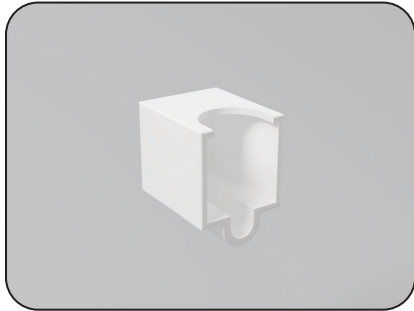

End Cap

Male Connector
M12-M-3C-20AWG-D6-W-0327-S

Female Connector
M12-F-3C-20AWG-D6-W-0327-S

SFW20 Configuration and Accessories

Angle Adjustable Bracket
ACC-HX-S2830C2

DIY Front Connector Accessories
SJJ-WGJ-029

DIY End Connector Accessories
SJJ-WGJ-030

DIY Connected Cable
S-3C-20AWG-D6-UL-06

SFW20 LED Wall Grazer Mounting Channel

1. Aluminum Channel

Unit:mm

Installation Way

Surface Mounted

Recessed