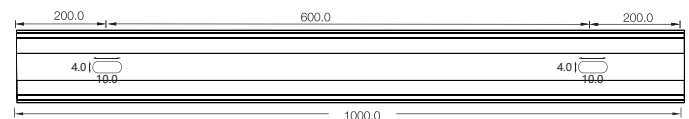

Model	W x H(mm)	Standard Length	Screw Holes	Holes Numbers	Suitable Product
ALCW20S01-035	20.2*23.7	35mm	Φ4.0mm	2	SFW20
ALCW20S01-100		1000mm	○4.0x10mm	2	SFW20
ALCW20S01-200		2000mm	○4.0x10mm	4	SFW20

Unit:mm

Installation Way

Surface Mounted

Recessed

Model	W x H(mm)	Standard Length	Screw Holes	Holes Numbers	Suitable Product
ALCW20H01-035	20.2*35.0	35mm	Φ4.0mm	2	SFW20
ALCW20H01-100		1000mm	○4.0x10mm	2	SFW20
ALCW20H01-200		2000mm	○4.0x10mm	4	SFW20