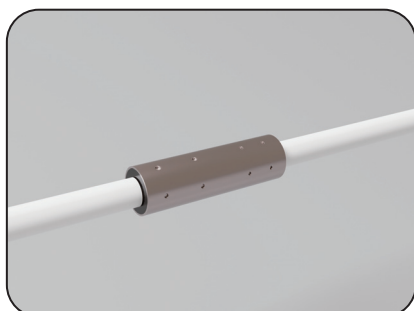

SFW20 Configuration and Accessories

Mold Injection Connector (IP68 Factory Assembly Only)

Direct Entry Connector
 MJ-SFW20-RGB-D01/02/03
 MJ-SFW20-RGB-D01SM
 MJ-SFW20-RGB-D02SF
 MJ-SFW20-RGB-D03SFM

Bottom Entry Connector
 MJ-SFW20-RGB-B01/02/03
 MJ-SFW20-RGB-B01SM
 MJ-SFW20-RGB-B02SF
 MJ-SFW20-RGB-B03SFM

End Cap

Waterproof Interrupter

Male Connector
 M12-M-4C-20AWG-D6-W-0327-S

SFW20 Configuration and Accessories

Female Connector
M12-F-4C-20AWG-D6-W-0327-S

Angle Adjustable Bracket
ACC-HX-S2830C2

DIY Front Connector Accessories
SJJ-WGJ-029

DIY End Connector Accessories
SJJ-WGJ-030

DIY Connected Cable
S-4C-20AWG-D6-UL-06

SFW20 LED Wall Grazer Mounting Channel

1. Aluminum Channel

Unit:mm

Installation Way

Surface Mounted

Recessed