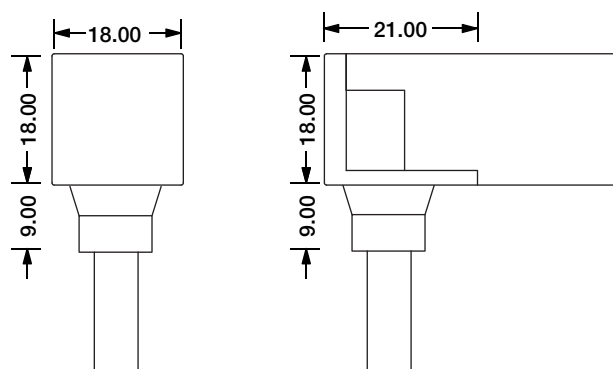

SFW20 Configuration and Accessories

Mold Injection Connector (IP68 Factory Assembly Only)

Direct Entry Connector
 MJ-SFW20-RGB-D01/02/03
 MJ-SFW20-RGB-D01SM
 MJ-SFW20-RGB-D02SF
 MJ-SFW20-RGB-D03SFM

Bottom Entry Connector
 MJ-SFW20-RGB-B01/02/03
 MJ-SFW20-RGB-B01SM
 MJ-SFW20-RGB-B02SF
 MJ-SFW20-RGB-B03SFM

End Cap

Waterproof Interrupter

Male Connector
 M12-M-4C-20AWG-D6-W-0327-S

SFW20 Configuration and Accessories

Female Connector
M12-F-4C-20AWG-D6-W-0327-S

Angle Adjustable Bracket
ACC-HX-S2830C2

DIY Front Connector Accessories
SJJ-WGJ-029

Model	W x H(mm)	Standard Length	Screw Holes	Holes Numbers	Suitable Product
ALCW20S01-035	20.2*23.7	35mm	Φ4.0mm	2	SFW20
ALCW20S01-100		1000mm	4.0x10mm	2	SFW20
ALCW20S01-200		2000mm	4.0x10mm	4	SFW20

Unit:mm

Installation Way

Surface Mounted

Recessed

Model	W x H(mm)	Standard Length	Screw Holes	Holes Numbers	Suitable Product
ALCW20H01-035	20.2*35.0	35mm	Φ4.0mm	2	SFW20
ALCW20H01-100		1000mm	4.0x10mm	2	SFW20
ALCW20H01-200		2000mm	4.0x10mm	4	SFW20