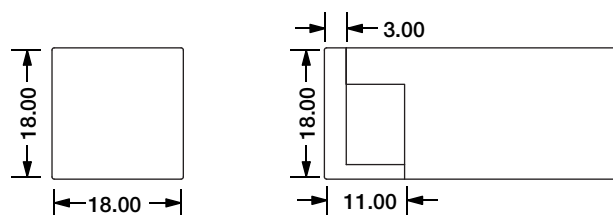

SFW20 Configuration and Accessories

Mold Injection Connector (IP68 Factory Assembly Only)

Direct Entry Connector
MJ-SFW20-RGB-D01/02/03
MJ-SFW20-RGB-D01SM
MJ-SFW20-RGB-D02SF
MJ-SFW20-RGB-D03SFM

Bottom Entry Connector
MJ-SFW20-RGB-B01/02/03
MJ-SFW20-RGB-B01SM
MJ-SFW20-RGB-B02SF
MJ-SFW20-RGB-B03SFM

End Cap

Waterproof Interrupter

Male Connector
M12-M-4C-20AWG-D6-W-0327-S