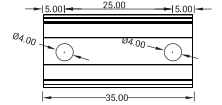

DIY End Connector Accessories
SJJ-WGJ-030

DIY Connected Cable
S-4C-20AWG-D6-UL-06

SFW20 LED Wall Grazer Mounting Channel

1. Aluminum Channel

Unit:mm

Installation Way

Surface Mounted

Recessed

Model	W x H(mm)	Standard Length	Screw Holes	Holes Numbers	Suitable Product
ALCW20S01-035	20.2*23.7	35mm	Φ4.0mm	2	SFW20
ALCW20S01-100		1000mm	4.0x10mm	2	SFW20
ALCW20S01-200		2000mm	4.0x10mm	4	SFW20

Unit:mm

Installation Way

Surface Mounted

Recessed

Model	W x H(mm)	Standard Length	Screw Holes	Holes Numbers	Suitable Product
ALCW20H01-035	20.2*35.0	35mm	Φ4.0mm	2	SFW20
ALCW20H01-100		1000mm	4.0x10mm	2	SFW20
ALCW20H01-200		2000mm	4.0x10mm	4	SFW20