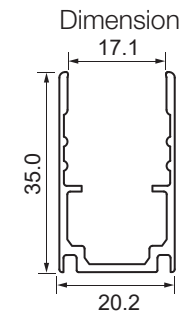

DIY End Connector Accessories
SJJ-WGJ-030

DIY Connected Cable
S-4C-20AWG-D6-UL-06

SFW20 LED Wall Grazer Mounting Channel

1. Aluminum Channel

Unit:mm

Installation Way

Surface Mounted

Recessed

Model	W x H(mm)	Standard Length	Screw Holes	Holes Numbers	Suitable Product
ALCW20S01-035	20.2*23.7	35mm	Φ4.0mm	2	SFW20
ALCW20S01-100		1000mm	4.0x10mm	2	SFW20
ALCW20S01-200		2000mm	4.0x10mm	4	SFW20

Unit:mm

Installation Way

Surface Mounted

Recessed

Model	W x H(mm)	Standard Length	Screw Holes	Holes Numbers	Suitable Product
ALCW20H01-035	20.2*35.0	35mm	Φ4.0mm	2	SFW20
ALCW20H01-100		1000mm	4.0x10mm	2	SFW20
ALCW20H01-200		2000mm	4.0x10mm	4	SFW20

Installation Way

Surface Mounted

Model	W x H(mm)	Standard Length	Suitable Product
SSC20FLX01	22.00*25.74	100mm	SFW20
SSC20FLX03		300mm	SFW20
SSC20FLX05		500mm	SFW20
SSC20FLX10		1000mm	SFW20