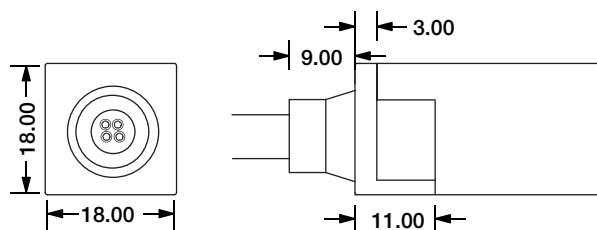

Direct Entry Connector
MJ-SFW20-RGB-D01/02/03
MJ-SFW20-RGB-D01SM
MJ-SFW20-RGB-D02SF
MJ-SFW20-RGB-D03SFM