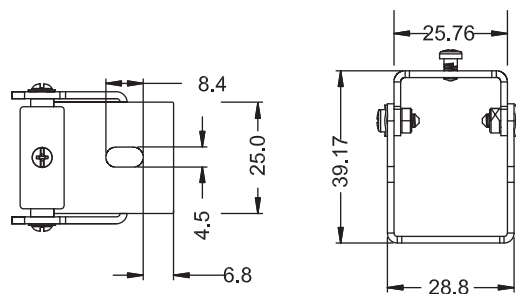

End Cap

Waterproof Interrupter

Male Connector
 M12-M-4C-20AWG-D6-W-0327-S

SFW20 Configuration and Accessories

Female Connector
M12-F-4C-20AWG-D6-W-0327-S

Angle Adjustable Bracket
ACC-HX-S2830C2

DIY Front Connector Accessories
SJJ-WGJ-029

DIY End Connector Accessories
SJJ-WGJ-030

DIY Connected Cable
S-4C-20AWG-D6-UL-06

SFW20 LED Wall Grazer Mounting Channel

1. Aluminum Channel

Unit:mm

Installation Way

Surface Mounted

Recessed

Model	W x H(mm)	Standard Length	Screw Holes	Holes Numbers	Suitable Product
ALCW20S01-035	20.2*23.7	35mm	Φ4.0mm	2	SFW20
ALCW20S01-100		1000mm	4.0x10mm	2	SFW20
ALCW20S01-200		2000mm	4.0x10mm	4	SFW20

Unit:mm

Installation Way

Surface Mounted

Recessed

Model	W x H(mm)	Standard Length	Screw Holes	Holes Numbers	Suitable Product
ALCW20H01-035	20.2*35.0	35mm	Φ4.0mm	2	SFW20
ALCW20H01-100		1000mm	4.0x10mm	2	SFW20
ALCW20H01-200		2000mm	4.0x10mm	4	SFW20