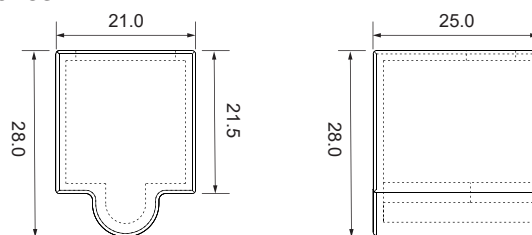

End Cap

Waterproof Interrupter

Male Connector
 M12-M-4C-20AWG-D6-W-0327-S

SFW20 Configuration and Accessories

Female Connector
M12-F-4C-20AWG-D6-W-0327-S

Angle Adjustable Bracket
ACC-HX-S2830C2

DIY Front Connector Accessories
SJJ-WGJ-029

Model	W x H(mm)	Standard Length	Screw Holes	Holes Numbers	Suitable Product
ALCW20S01-035	20.2*23.7	35mm	Φ4.0mm	2	SFW20
ALCW20S01-100		1000mm	4.0x10mm	2	SFW20
ALCW20S01-200		2000mm	4.0x10mm	4	SFW20

Unit:mm

Installation Way

Surface Mounted

Recessed

Model	W x H(mm)	Standard Length	Screw Holes	Holes Numbers	Suitable Product
ALCW20H01-035	20.2*35.0	35mm	Φ4.0mm	2	SFW20
ALCW20H01-100		1000mm	4.0x10mm	2	SFW20
ALCW20H01-200		2000mm	4.0x10mm	4	SFW20

Installation Way

Surface Mounted

Model	W x H(mm)	Standard Length	Suitable Product
SSC20FLX01	22.00*25.74	100mm	SFW20
SSC20FLX03		300mm	SFW20
SSC20FLX05		500mm	SFW20
SSC20FLX10		1000mm	SFW20