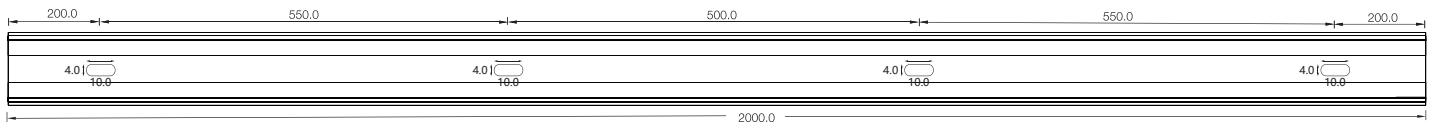

DIY End Connector Accessories
SJJ-WGJ-030

DIY Connected Cable
S-4C-20AWG-D6-UL-06

SFW20 LED Wall Grazer Mounting Channel

1. Aluminum Channel

Unit:mm

Installation Way

Surface Mounted

Recessed

Model	W x H(mm)	Standard Length	Screw Holes	Holes Numbers	Suitable Product
ALCW20S01-035	20.2*23.7	35mm	Φ4.0mm	2	SFW20
ALCW20S01-100		1000mm	4.0x10mm	2	SFW20
ALCW20S01-200		2000mm	4.0x10mm	4	SFW20

Unit:mm

Installation Way

Surface Mounted

Recessed

Model	W x H(mm)	Standard Length	Screw Holes	Holes Numbers	Suitable Product
ALCW20H01-035	20.2*35.0	35mm	Φ4.0mm	2	SFW20
ALCW20H01-100		1000mm	4.0x10mm	2	SFW20
ALCW20H01-200		2000mm	4.0x10mm	4	SFW20