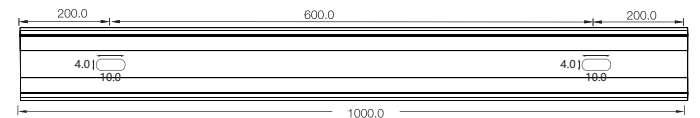

Model	W x H(mm)	Standard Length	Screw Holes	Holes Numbers	Suitable Product
ALCW20S01-035	20.2*23.7	35mm	Φ4.0mm	2	SFW20
ALCW20S01-100		1000mm	4.0x10mm	2	SFW20
ALCW20S01-200		2000mm	4.0x10mm	4	SFW20

Unit:mm

Installation Way

Surface Mounted

Recessed

Model	W x H(mm)	Standard Length	Screw Holes	Holes Numbers	Suitable Product
ALCW20H01-035	20.2*35.0	35mm	Φ4.0mm	2	SFW20
ALCW20H01-100		1000mm	4.0x10mm	2	SFW20
ALCW20H01-200		2000mm	4.0x10mm	4	SFW20