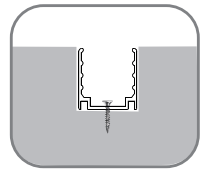

End Cap

Waterproof Interrupter

Male Connector
 M12-M-4C-20AWG-D6-W-0327-S

SFW20 Configuration and Accessories

Female Connector
M12-F-4C-20AWG-D6-W-0327-S

Angle Adjustable Bracket
ACC-HX-S2830C2

DIY Front Connector Accessories
SJJ-WGJ-029

DIY End Connector Accessories
SJJ-WGJ-030

DIY Connected Cable
S-4C-20AWG-D6-UL-06

SFW20 LED Wall Grazer Mounting Channel

1. Aluminum Channel

Unit:mm

Installation Way

Surface Mounted

Recessed

Model	W x H(mm)	Standard Length	Screw Holes	Holes Numbers	Suitable Product
ALCW20S01-035	20.2*23.7	35mm	Φ4.0mm	2	SFW20
ALCW20S01-100		1000mm	4.0x10mm	2	SFW20
ALCW20S01-200		2000mm	4.0x10mm	4	SFW20

Unit:mm

Installation Way

Surface Mounted

Recessed

Model	W x H(mm)	Standard Length	Screw Holes	Holes Numbers	Suitable Product
ALCW20H01-035	20.2*35.0	35mm	Φ4.0mm	2	SFW20
ALCW20H01-100		1000mm	4.0x10mm	2	SFW20
ALCW20H01-200		2000mm	4.0x10mm	4	SFW20