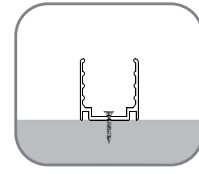

End Cap

Waterproof Interrupter

Male Connector
 M12-M-4C-20AWG-D6-W-0327-S

SFW20 Configuration and Accessories

Female Connector
M12-F-4C-20AWG-D6-W-0327-S

Angle Adjustable Bracket
ACC-HX-S2830C2

DIY Front Connector Accessories
SJJ-WGJ-029

DIY End Connector Accessories
SJJ-WGJ-030

DIY Connected Cable
S-4C-20AWG-D6-UL-06

SFW20 LED Wall Grazer Mounting Channel

1. Aluminum Channel

Unit:mm

Installation Way

Surface Mounted

Recessed

Model	W x H(mm)	Standard Length	Screw Holes	Holes Numbers	Suitable Product
ALCW20S01-035	20.2*23.7	35mm	Φ4.0mm	2	SFW20
ALCW20S01-100		1000mm	4.0x10mm	2	SFW20
ALCW20S01-200		2000mm	4.0x10mm	4	SFW20

Unit:mm

Installation Way

Surface Mounted

Recessed

Model	W x H(mm)	Standard Length	Screw Holes	Holes Numbers	Suitable Product
ALCW20H01-035	20.2*35.0	35mm	Φ4.0mm	2	SFW20
ALCW20H01-100		1000mm	4.0x10mm	2	SFW20
ALCW20H01-200		2000mm	4.0x10mm	4	SFW20