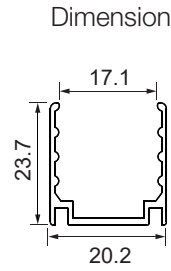

DIY End Connector Accessories
SJJ-WGJ-030

DIY Connected Cable
S-4C-20AWG-D6-UL-06

SFW20 LED Wall Grazer Mounting Channel

1. Aluminum Channel

Unit:mm

Installation Way

Surface Mounted

Recessed

Model	W x H(mm)	Standard Length	Screw Holes	Holes Numbers	Suitable Product
ALCW20S01-035	20.2*23.7	35mm	Φ4.0mm	2	SFW20
ALCW20S01-100		1000mm	4.0x10mm	2	SFW20
ALCW20S01-200		2000mm	4.0x10mm	4	SFW20

Unit:mm

Installation Way

Surface Mounted

Recessed

Model	W x H(mm)	Standard Length	Screw Holes	Holes Numbers	Suitable Product
ALCW20H01-035	20.2*35.0	35mm	Φ4.0mm	2	SFW20
ALCW20H01-100		1000mm	4.0x10mm	2	SFW20
ALCW20H01-200		2000mm	4.0x10mm	4	SFW20

Installation Way

Surface Mounted

Model	W x H(mm)	Standard Length	Suitable Product
SSC20FLX01	22.00*25.74	100mm	SFW20
SSC20FLX03		300mm	SFW20
SSC20FLX05		500mm	SFW20
SSC20FLX10		1000mm	SFW20