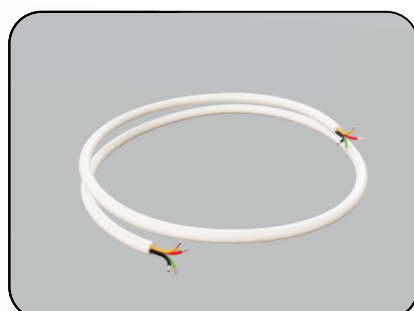

SFW20 Configuration and Accessories

Mold Injection Connector (IP68 Factory Assembly Only)

Direct Entry Connector
 MJ-SFW20-RGB-D01/02/03
 MJ-SFW20-RGB-D01SM
 MJ-SFW20-RGB-D02SF
 MJ-SFW20-RGB-D03SFM

Bottom Entry Connector
 MJ-SFW20-RGB-B01/02/03
 MJ-SFW20-RGB-B01SM
 MJ-SFW20-RGB-B02SF
 MJ-SFW20-RGB-B03SFM

End Cap

Waterproof Interrupter

Male Connector
 M12-M-4C-20AWG-D6-W-0327-S

SFW20 Configuration and Accessories

Female Connector
M12-F-4C-20AWG-D6-W-0327-S

Angle Adjustable Bracket
ACC-HX-S2830C2

DIY Front Connector Accessories
SJJ-WGJ-029

DIY End Connector Accessories
SJJ-WGJ-030

DIY Connected Cable
S-4C-20AWG-D6-UL-06

SFW20 LED Wall Grazer Mounting Channel

1. Aluminum Channel

Unit:mm

Installation Way

Surface Mounted

Recessed

Model	W x H(mm)	Standard Length	Screw Holes	Holes Numbers	Suitable Product
ALCW20S01-035	20.2*23.7	35mm	Φ4.0mm	2	SFW20
ALCW20S01-100		1000mm	4.0x10mm	2	SFW20
ALCW20S01-200		2000mm	4.0x10mm	4	SFW20

Unit:mm