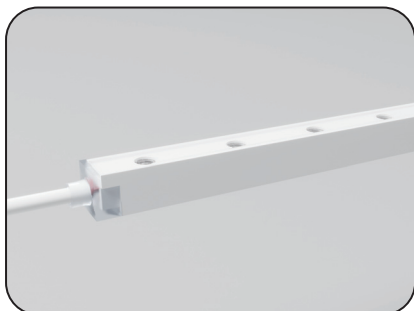

SFW20 Configuration and Accessories

Mold Injection Connector (IP68 Factory Assembly Only)

Direct Entry Connector
 MJ-SFW20-RGB-D01/02/03
 MJ-SFW20-RGB-D01SM
 MJ-SFW20-RGB-D02SF
 MJ-SFW20-RGB-D03SFM

Bottom Entry Connector
 MJ-SFW20-RGB-B01/02/03
 MJ-SFW20-RGB-B01SM
 MJ-SFW20-RGB-B02SF
 MJ-SFW20-RGB-B03SFM

End Cap

Waterproof Interrupter

Male Connector
 M12-M-4C-20AWG-D6-W-0327-S

SFW20 Configuration and Accessories

Female Connector
M12-F-4C-20AWG-D6-W-0327-S

Angle Adjustable Bracket
ACC-HX-S2830C2

DIY Front Connector Accessories
SJJ-WGJ-029

DIY End Connector Accessories
SJJ-WGJ-030

DIY Connected Cable
S-4C-20AWG-D6-UL-06

SFW20 LED Wall Grazer Mounting Channel

1. Aluminum Channel

Unit:mm

Installation Way

Surface Mounted

Recessed