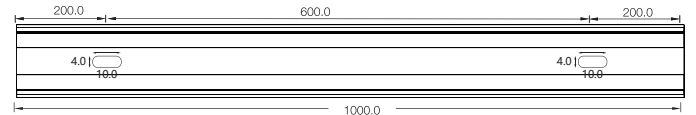

DIY End Connector Accessories
SJJ-WGJ-030

DIY Connected Cable
S-4C-20AWG-D6-UL-06

SFW20 LED Wall Grazer Mounting Channel

1. Aluminum Channel

Unit:mm

Installation Way

Surface Mounted

Recessed

Model	W x H(mm)	Standard Length	Screw Holes	Holes Numbers	Suitable Product
ALCW20S01-035	20.2*23.7	35mm	Φ4.0mm	2	SFW20
ALCW20S01-100		1000mm	4.0x10mm	2	SFW20
ALCW20S01-200		2000mm	4.0x10mm	4	SFW20

Unit:mm

Installation Way

Surface Mounted

Recessed

Model	W x H(mm)	Standard Length	Screw Holes	Holes Numbers	Suitable Product
ALCW20H01-035	20.2*35.0	35mm	Φ4.0mm	2	SFW20
ALCW20H01-100		1000mm	4.0x10mm	2	SFW20
ALCW20H01-200		2000mm	4.0x10mm	4	SFW20