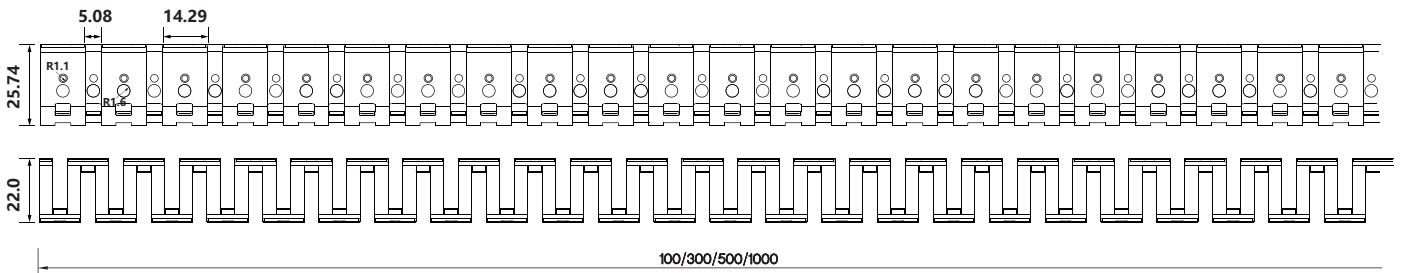

Installation Way

Surface Mounted

Recessed

Model	W x H(mm)	Standard Length	Screw Holes	Holes Numbers	Suitable Product
ALCW20H01-035	20.2*35.0	35mm	Φ4.0mm	2	SFW20
ALCW20H01-100		1000mm	4.0x10mm	2	SFW20
ALCW20H01-200		2000mm	4.0x10mm	4	SFW20

SFW20 LED Wall Grazer Mounting Channel

Model	W x H(mm)	Standard Length	Screw Holes	Holes Numbers	Suitable Product
ALCW20H02-035	20.2*53.0	35mm	Φ4.0mm	2	SFW20
ALCW20H02-100		1000mm	4.0x10mm	2	SFW20
ALCW20H02-200		2000mm	4.0x10mm	4	SFW20

2. Flexible Aluminum Channel

Model	W x H(mm)	Standard Length	Suitable Product
ALCW20H01FLX-50	20.2*35.0	500mm	SFW20
ALCW20H01FLX-100		1000mm	SFW20

SFW20 LED Wall Grazer Mounting Channel

3. Flexible Stainless Steel Channel

Installation Way

Surface Mounted

Model	W x H(mm)	Standard Length	Suitable Product
SSC20FLX01	22.00*25.74	100mm	SFW20
SSC20FLX03		300mm	SFW20
SSC20FLX05		500mm	SFW20
SSC20FLX10		1000mm	SFW20