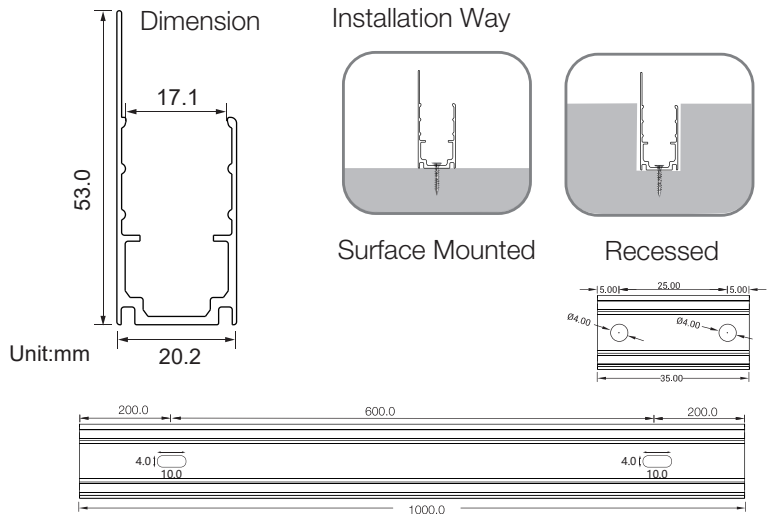

Model	W x H(mm)	Standard Length	Screw Holes	Holes Numbers	Suitable Product
ALCW20S01-035	20.2*23.7	35mm	Φ4.0mm	2	SFW20
ALCW20S01-100		1000mm	4.0x10mm	2	SFW20
ALCW20S01-200		2000mm	4.0x10mm	4	SFW20

Unit:mm

Installation Way

Surface Mounted

Recessed

Model	W x H(mm)	Standard Length	Screw Holes	Holes Numbers	Suitable Product
ALCW20H01-035	20.2*35.0	35mm	Φ4.0mm	2	SFW20
ALCW20H01-100		1000mm	4.0x10mm	2	SFW20
ALCW20H01-200		2000mm	4.0x10mm	4	SFW20

SFW20 LED Wall Grazer Mounting Channel

Model	W x H(mm)	Standard Length	Screw Holes	Holes Numbers	Suitable Product
ALCW20H02-035	20.2*53.0	35mm	Φ4.0mm	2	SFW20
ALCW20H02-100		1000mm	4.0x10mm	2	SFW20
ALCW20H02-200		2000mm	4.0x10mm	4	SFW20

2. Flexible Aluminum Channel

Model	W x H(mm)	Standard Length	Suitable Product
ALCW20H01FLX-50	20.2*35.0	500mm	SFW20
ALCW20H01FLX-100		1000mm	SFW20

SFW20 LED Wall Grazer Mounting Channel

3. Flexible Stainless Steel Channel