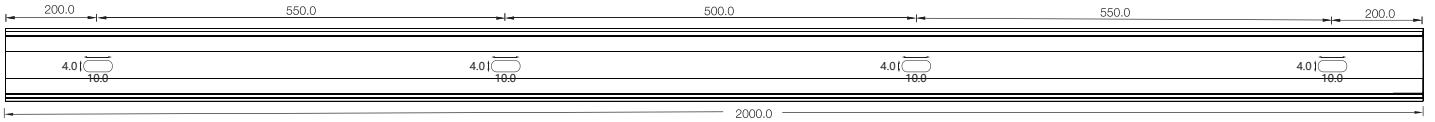

DIY End Connector Accessories
SJJ-WGJ-030

DIY Connected Cable
S-4C-20AWG-D6-UL-06

SFW20 LED Wall Grazer Mounting Channel

1. Aluminum Channel

Unit:mm

Installation Way

Surface Mounted

Recessed

Model	W x H(mm)	Standard Length	Screw Holes	Holes Numbers	Suitable Product
ALCW20S01-035	20.2*23.7	35mm	Φ4.0mm	2	SFW20
ALCW20S01-100		1000mm	4.0x10mm	2	SFW20
ALCW20S01-200		2000mm	4.0x10mm	4	SFW20

Unit:mm

Installation Way

Surface Mounted

Recessed

Model	W x H(mm)	Standard Length	Screw Holes	Holes Numbers	Suitable Product
ALCW20H01-035	20.2*35.0	35mm	Φ4.0mm	2	SFW20
ALCW20H01-100		1000mm	4.0x10mm	2	SFW20
ALCW20H01-200		2000mm	4.0x10mm	4	SFW20