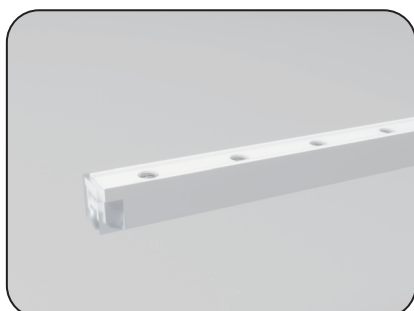

SFW20 Configuration and Accessories

Mold Injection Connector (IP68 Factory Assembly Only)

Direct Entry Connector
 MJ-SFW20-RGB-D01/02/03
 MJ-SFW20-RGB-D01SM
 MJ-SFW20-RGB-D02SF
 MJ-SFW20-RGB-D03SFM

Bottom Entry Connector
 MJ-SFW20-RGB-B01/02/03
 MJ-SFW20-RGB-B01SM
 MJ-SFW20-RGB-B02SF
 MJ-SFW20-RGB-B03SFM

End Cap

Waterproof Interrupter

Male Connector
 M12-M-4C-20AWG-D6-W-0327-S

SFW20 Configuration and Accessories

Female Connector
M12-F-4C-20AWG-D6-W-0327-S

Angle Adjustable Bracket
ACC-HX-S2830C2

DIY Front Connector Accessories
SJJ-WGJ-029

DIY End Connector Accessories
SJJ-WGJ-030

DIY Connected Cable
S-4C-20AWG-D6-UL-06

SFW20 LED Wall Grazer Mounting Channel

1. Aluminum Channel

Unit:mm

Installation Way

Surface Mounted

Recessed