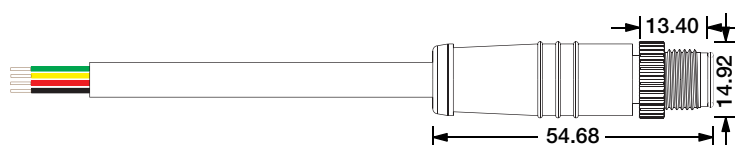

SFW20 Configuration and Accessories

Mold Injection Connector (IP68 Factory Assembly Only)

Direct Entry Connector
 MJ-SFW20-RGB-D01/02/03
 MJ-SFW20-RGB-D01SM
 MJ-SFW20-RGB-D02SF
 MJ-SFW20-RGB-D03SFM

Bottom Entry Connector
 MJ-SFW20-RGB-B01/02/03
 MJ-SFW20-RGB-B01SM
 MJ-SFW20-RGB-B02SF
 MJ-SFW20-RGB-B03SFM

End Cap

Waterproof Interrupter

Male Connector
 M12-M-4C-20AWG-D6-W-0327-S

SFW20 Configuration and Accessories

Female Connector
M12-F-4C-20AWG-D6-W-0327-S

Angle Adjustable Bracket
ACC-HX-S2830C2

DIY Front Connector Accessories
SJJ-WGJ-029

DIY End Connector Accessories
SJJ-WGJ-030

DIY Connected Cable
S-4C-20AWG-D6-UL-06

SFW20 LED Wall Grazer Mounting Channel

1. Aluminum Channel

Unit:mm

Installation Way

Surface Mounted

Recessed

Model	W x H(mm)	Standard Length	Screw Holes	Holes Numbers	Suitable Product
ALCW20S01-035	20.2*23.7	35mm	Φ4.0mm	2	SFW20
ALCW20S01-100		1000mm	4.0x10mm	2	SFW20
ALCW20S01-200		2000mm	4.0x10mm	4	SFW20

Unit:mm