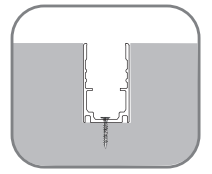

DIY End Connector Accessories
SJJ-WGJ-030

DIY Connected Cable
S-4C-20AWG-D6-UL-06

SFW20 LED Wall Grazer Mounting Channel

1. Aluminum Channel

Unit:mm

Installation Way

Surface Mounted

Recessed

Model	W x H(mm)	Standard Length	Screw Holes	Holes Numbers	Suitable Product
ALCW20S01-035	20.2*23.7	35mm	Φ4.0mm	2	SFW20
ALCW20S01-100		1000mm	4.0x10mm	2	SFW20
ALCW20S01-200		2000mm	4.0x10mm	4	SFW20

Unit:mm

Installation Way

Surface Mounted

Recessed

Model	W x H(mm)	Standard Length	Screw Holes	Holes Numbers	Suitable Product
ALCW20H01-035	20.2*35.0	35mm	Φ4.0mm	2	SFW20
ALCW20H01-100		1000mm	4.0x10mm	2	SFW20
ALCW20H01-200		2000mm	4.0x10mm	4	SFW20