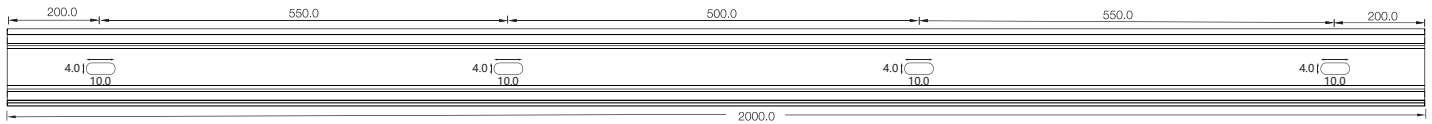

Model	W x H(mm)	Standard Length	Screw Holes	Holes Numbers	Suitable Product
ALCW20S01-035	20.2*23.7	35mm	Φ4.0mm	2	SFW20
ALCW20S01-100		1000mm	4.0x10mm	2	SFW20
ALCW20S01-200		2000mm	4.0x10mm	4	SFW20

Unit:mm

Installation Way

Surface Mounted

Recessed

Model	W x H(mm)	Standard Length	Screw Holes	Holes Numbers	Suitable Product
ALCW20H01-035	20.2*35.0	35mm	Φ4.0mm	2	SFW20
ALCW20H01-100		1000mm	4.0x10mm	2	SFW20
ALCW20H01-200		2000mm	4.0x10mm	4	SFW20

SFW20 LED Wall Grazer Mounting Channel

Model	W x H(mm)	Standard Length	Screw Holes	Holes Numbers	Suitable Product
ALCW20H02-035	20.2*53.0	35mm	Φ4.0mm	2	SFW20
ALCW20H02-100		1000mm	4.0x10mm	2	SFW20
ALCW20H02-200		2000mm	4.0x10mm	4	SFW20