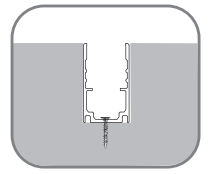

DIY End Connector Accessories
SJJ-WGJ-030

DIY Connected Cable
S-3C-20AWG-D6-UL-06

SFW20 LED Wall Grazer Mounting Channel

1. Aluminum Channel

Unit:mm

Installation Way

Surface Mounted

Recessed

Model	W x H(mm)	Standard Length	Screw Holes	Holes Numbers	Suitable Product
ALCW20S01-035	20.2*23.7	35mm	Φ4.0mm	2	SFW20
ALCW20S01-100		1000mm	4.0x10mm	2	SFW20
ALCW20S01-200		2000mm	4.0x10mm	4	SFW20

Unit:mm

Installation Way

Surface Mounted

Recessed

Model	W x H(mm)	Standard Length	Screw Holes	Holes Numbers	Suitable Product
ALCW20H01-035	20.2*35.0	35mm	Φ4.0mm	2	SFW20
ALCW20H01-100		1000mm	4.0x10mm	2	SFW20
ALCW20H01-200		2000mm	4.0x10mm	4	SFW20