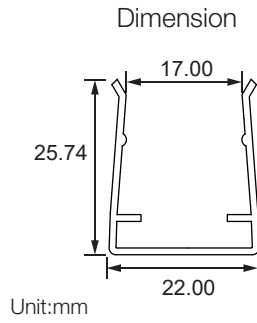

Model	W x H(mm)	Standard Length	Screw Holes	Holes Numbers	Suitable Product
ALCW20S01-035	20.2*23.7	35mm	Φ4.0mm	2	SFW20
ALCW20S01-100		1000mm	4.0x10mm	2	SFW20
ALCW20S01-200		2000mm	4.0x10mm	4	SFW20

Unit:mm

Installation Way

Surface Mounted

Recessed

Model	W x H(mm)	Standard Length	Screw Holes	Holes Numbers	Suitable Product
ALCW20H01-035	20.2*35.0	35mm	Φ4.0mm	2	SFW20
ALCW20H01-100		1000mm	4.0x10mm	2	SFW20
ALCW20H01-200		2000mm	4.0x10mm	4	SFW20

SFW20 LED Wall Grazer Mounting Channel

Model	W x H(mm)	Standard Length	Screw Holes	Holes Numbers	Suitable Product
ALCW20H02-035	20.2*53.0	35mm	Φ4.0mm	2	SFW20
ALCW20H02-100		1000mm	4.0x10mm	2	SFW20
ALCW20H02-200		2000mm	4.0x10mm	4	SFW20

Installation Way

Surface Mounted

Model	W x H(mm)	Standard Length	Suitable Product
SSC20FLX01	22.00*25.74	100mm	SFW20
SSC20FLX03		300mm	SFW20
SSC20FLX05		500mm	SFW20
SSC20FLX10		1000mm	SFW20