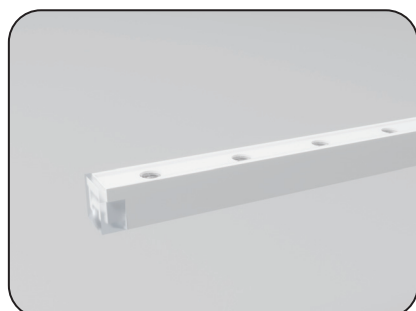

SFW20 Configuration and Accessories

Mold Injection Connector (IP68 Factory Assembly Only)

Direct Entry Connector
 MJ-SFW20-DW-D01/02/03
 MJ-SFW20-DW-D01SM
 MJ-SFW20-DW-D02SF
 MJ-SFW20-DW-D03SFM

Bottom Entry Connector
 MJ-SFW20-DW-B01/02/03
 MJ-SFW20-DW-B01SM
 MJ-SFW20-DW-B02SF
 MJ-SFW20-DW-B03SFM

End Cap

Waterproof Interrupter

Male Connector
 M12-M-3C-20AWG-D6-W-0327-S

SFW20 Configuration and Accessories

Female Connector
M12-F-3C-20AWG-D6-W-0327-S

Angle Adjustable Bracket
ACC-HX-S2830C2

DIY Front Connector Accessories
SJJ-WGJ-029

DIY End Connector Accessories
SJJ-WGJ-030

DIY Connected Cable
S-3C-20AWG-D6-UL-06

SFW20 LED Wall Grazer Mounting Channel

1. Aluminum Channel

Unit:mm

Installation Way

Surface Mounted

Recessed