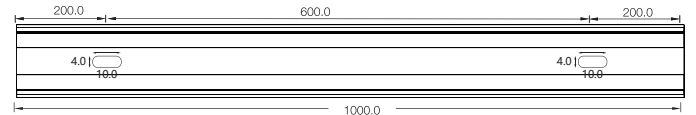

DIY End Connector Accessories
SJJ-WGJ-030

DIY Connected Cable
S-3C-20AWG-D6-UL-06

SFW20 LED Wall Grazer Mounting Channel

1. Aluminum Channel

Unit:mm

Installation Way

Surface Mounted

Recessed

Model	W x H(mm)	Standard Length	Screw Holes	Holes Numbers	Suitable Product
ALCW20S01-035	20.2*23.7	35mm	Φ4.0mm	2	SFW20
ALCW20S01-100		1000mm	4.0x10mm	2	SFW20
ALCW20S01-200		2000mm	4.0x10mm	4	SFW20

Unit:mm

Installation Way

Surface Mounted

Recessed

Model	W x H(mm)	Standard Length	Screw Holes	Holes Numbers	Suitable Product
ALCW20H01-035	20.2*35.0	35mm	Φ4.0mm	2	SFW20
ALCW20H01-100		1000mm	4.0x10mm	2	SFW20
ALCW20H01-200		2000mm	4.0x10mm	4	SFW20