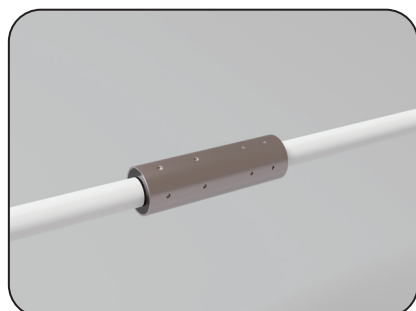

SFW20 Configuration and Accessories

Mold Injection Connector (IP68 Factory Assembly Only)

Direct Entry Connector
 MJ-SFW20-DW-D01/02/03
 MJ-SFW20-DW-D01SM
 MJ-SFW20-DW-D02SF
 MJ-SFW20-DW-D03SFM

Bottom Entry Connector
 MJ-SFW20-DW-B01/02/03
 MJ-SFW20-DW-B01SM
 MJ-SFW20-DW-B02SF
 MJ-SFW20-DW-B03SFM

End Cap

Waterproof Interrupter

Male Connector
 M12-M-3C-20AWG-D6-W-0327-S

SFW20 Configuration and Accessories

Female Connector
M12-F-3C-20AWG-D6-W-0327-S

Angle Adjustable Bracket
ACC-HX-S2830C2

DIY Front Connector Accessories
SJJ-WGJ-029

DIY End Connector Accessories
SJJ-WGJ-030

DIY Connected Cable
S-3C-20AWG-D6-UL-06

SFW20 LED Wall Grazer Mounting Channel

1. Aluminum Channel

Unit:mm

Installation Way

Surface Mounted

Recessed