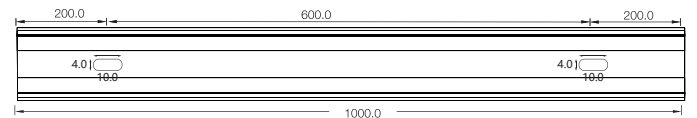

Model	W x H(mm)	Standard Length	Screw Holes	Holes Numbers	Suitable Product
ALCW20S01-035	20.2*23.7	35mm	Φ4.0mm	2	SFW20
ALCW20S01-100		1000mm	4.0x10mm	2	SFW20
ALCW20S01-200		2000mm	4.0x10mm	4	SFW20

Unit:mm

Installation Way

Surface Mounted

Recessed

Model	W x H(mm)	Standard Length	Screw Holes	Holes Numbers	Suitable Product
ALCW20H01-035	20.2*35.0	35mm	Φ4.0mm	2	SFW20
ALCW20H01-100		1000mm	4.0x10mm	2	SFW20
ALCW20H01-200		2000mm	4.0x10mm	4	SFW20