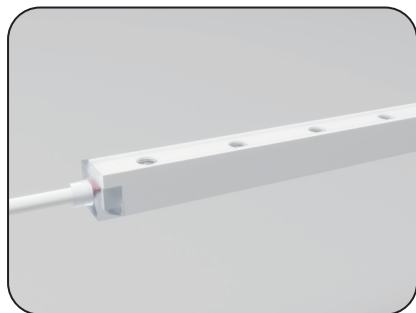

SFW20 Configuration and Accessories

Mold Injection Connector (IP68 Factory Assembly Only)

Direct Entry Connector
 MJ-SFW20-DW-D01/02/03
 MJ-SFW20-DW-D01SM
 MJ-SFW20-DW-D02SF
 MJ-SFW20-DW-D03SFM

Bottom Entry Connector
 MJ-SFW20-DW-B01/02/03
 MJ-SFW20-DW-B01SM
 MJ-SFW20-DW-B02SF
 MJ-SFW20-DW-B03SFM

End Cap

Waterproof Interrupter

Male Connector
 M12-M-3C-20AWG-D6-W-0327-S

SFW20 Configuration and Accessories

Female Connector
M12-F-3C-20AWG-D6-W-0327-S

Angle Adjustable Bracket
ACC-HX-S2830C2

DIY Front Connector Accessories
SJJ-WGJ-029

DIY End Connector Accessories
SJJ-WGJ-030

DIY Connected Cable
S-3C-20AWG-D6-UL-06

SFW20 LED Wall Grazer Mounting Channel

1. Aluminum Channel

Unit:mm

Installation Way

Surface Mounted

Recessed