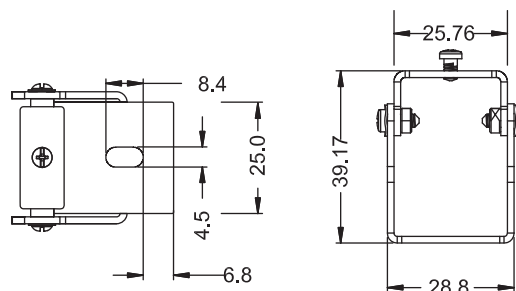

End Cap

Waterproof Interrupter

Male Connector
 M12-M-3C-20AWG-D6-W-0327-S

SFW20 Configuration and Accessories

Female Connector
M12-F-3C-20AWG-D6-W-0327-S

Angle Adjustable Bracket
ACC-HX-S2830C2

DIY Front Connector Accessories
SJJ-WGJ-029

DIY End Connector Accessories
SJJ-WGJ-030

DIY Connected Cable
S-3C-20AWG-D6-UL-06

SFW20 LED Wall Grazer Mounting Channel

1. Aluminum Channel

Unit:mm

Installation Way

Surface Mounted

Recessed

Model	W x H(mm)	Standard Length	Screw Holes	Holes Numbers	Suitable Product
ALCW20S01-035	20.2*23.7	35mm	Φ4.0mm	2	SFW20
ALCW20S01-100		1000mm	4.0x10mm	2	SFW20
ALCW20S01-200		2000mm	4.0x10mm	4	SFW20

Unit:mm

Installation Way

Surface Mounted

Recessed

Model	W x H(mm)	Standard Length	Screw Holes	Holes Numbers	Suitable Product
ALCW20H01-035	20.2*35.0	35mm	Φ4.0mm	2	SFW20
ALCW20H01-100		1000mm	4.0x10mm	2	SFW20
ALCW20H01-200		2000mm	4.0x10mm	4	SFW20