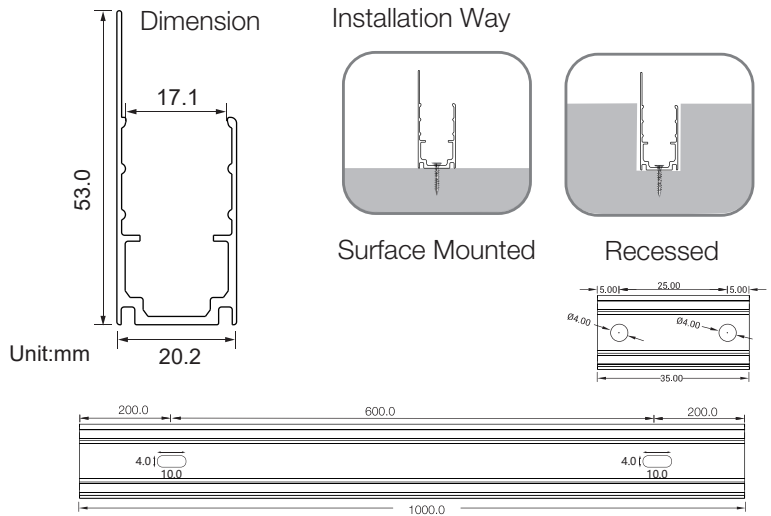

Model	W x H(mm)	Standard Length	Screw Holes	Holes Numbers	Suitable Product
ALCW20S01-035	20.2*23.7	35mm	Φ4.0mm	2	SFW20
ALCW20S01-100		1000mm	4.0x10mm	2	SFW20
ALCW20S01-200		2000mm	4.0x10mm	4	SFW20

Unit:mm

Installation Way

Surface Mounted

Recessed

Model	W x H(mm)	Standard Length	Screw Holes	Holes Numbers	Suitable Product
ALCW20H01-035	20.2*35.0	35mm	Φ4.0mm	2	SFW20
ALCW20H01-100		1000mm	4.0x10mm	2	SFW20
ALCW20H01-200		2000mm	4.0x10mm	4	SFW20

SFW20 LED Wall Grazer Mounting Channel

Model	W x H(mm)	Standard Length	Screw Holes	Holes Numbers	Suitable Product
ALCW20H02-035	20.2*53.0	35mm	Φ4.0mm	2	SFW20
ALCW20H02-100		1000mm	4.0x10mm	2	SFW20
ALCW20H02-200		2000mm	4.0x10mm	4	SFW20

2. Flexible Aluminum Channel

Model	W x H(mm)	Standard Length	Suitable Product
ALCW20H01FLX-50	20.2*35.0	500mm	SFW20
ALCW20H01FLX-100		1000mm	SFW20

SFW20 LED Wall Grazer Mounting Channel

3. Flexible Stainless Steel Channel