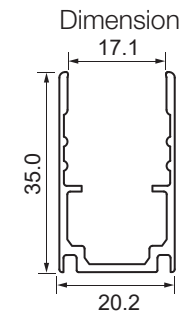

DIY End Connector Accessories
SJJ-WGJ-030

DIY Connected Cable
S-3C-20AWG-D6-UL-06

SFW20 LED Wall Grazer Mounting Channel

1. Aluminum Channel

Unit:mm

Installation Way

Surface Mounted

Recessed

Model	W x H(mm)	Standard Length	Screw Holes	Holes Numbers	Suitable Product
ALCW20S01-035	20.2*23.7	35mm	Φ4.0mm	2	SFW20
ALCW20S01-100		1000mm	4.0x10mm	2	SFW20
ALCW20S01-200		2000mm	4.0x10mm	4	SFW20

Unit:mm

Installation Way

Surface Mounted

Recessed

Model	W x H(mm)	Standard Length	Screw Holes	Holes Numbers	Suitable Product
ALCW20H01-035	20.2*35.0	35mm	Φ4.0mm	2	SFW20
ALCW20H01-100		1000mm	4.0x10mm	2	SFW20
ALCW20H01-200		2000mm	4.0x10mm	4	SFW20

Installation Way

Surface Mounted

Model	W x H(mm)	Standard Length	Suitable Product
SSC20FLX01	22.00*25.74	100mm	SFW20
SSC20FLX03		300mm	SFW20
SSC20FLX05		500mm	SFW20
SSC20FLX10		1000mm	SFW20