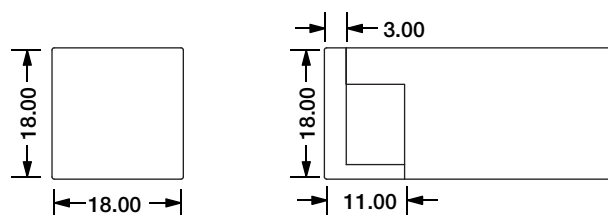

SFW20 Configuration and Accessories

Mold Injection Connector (IP68 Factory Assembly Only)

Direct Entry Connector
MJ-SFW20-DW-D01/02/03
MJ-SFW20-DW-D01SM
MJ-SFW20-DW-D02SF
MJ-SFW20-DW-D03SFM

Bottom Entry Connector
MJ-SFW20-DW-B01/02/03
MJ-SFW20-DW-B01SM
MJ-SFW20-DW-B02SF
MJ-SFW20-DW-B03SFM

End Cap

Waterproof Interrupter

Male Connector
M12-M-3C-20AWG-D6-W-0327-S