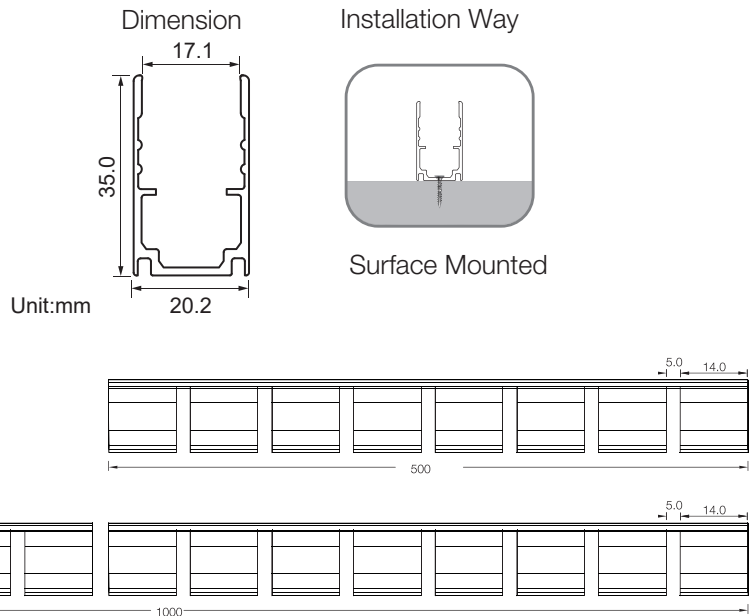

2. Flexible Aluminum Channel

Model	W x H(mm)	Standard Length	Suitable Product
ALCW20H01FLX-50	20.2*35.0	500mm	SFW20
ALCW20H01FLX-100		1000mm	SFW20