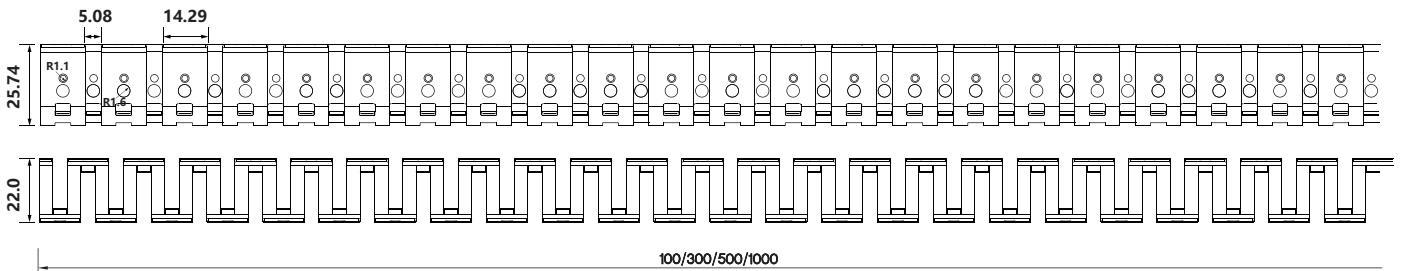

SFW20 LED Wall Grazer Mounting Channel

Model	W x H(mm)	Standard Length	Screw Holes	Holes Numbers	Suitable Product
ALCW20H02-035	20.2*53.0	35mm	Φ4.0mm	2	SFW20
ALCW20H02-100		1000mm	4.0x10mm	2	SFW20
ALCW20H02-200		2000mm	4.0x10mm	4	SFW20

2. Flexible Aluminum Channel

Model	W x H(mm)	Standard Length	Suitable Product
ALCW20H01FLX-50	20.2*35.0	500mm	SFW20
ALCW20H01FLX-100		1000mm	SFW20

SFW20 LED Wall Grazer Mounting Channel

3. Flexible Stainless Steel Channel

Installation Way

Surface Mounted

Model	W x H(mm)	Standard Length	Suitable Product
SSC20FLX01	22.00*25.74	100mm	SFW20
SSC20FLX03		300mm	SFW20
SSC20FLX05		500mm	SFW20
SSC20FLX10		1000mm	SFW20