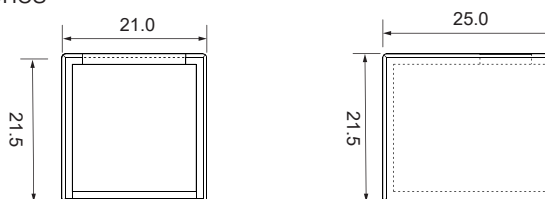

DIY End Connector Accessories
SJJ-WGJ-030