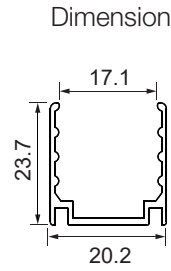

DIY End Connector Accessories
SJJ-WGJ-030

DIY Connected Cable
S-3C-20AWG-D6-UL-06

SFW20 LED Wall Grazer Mounting Channel

1. Aluminum Channel

Unit:mm

Installation Way

Surface Mounted

Recessed

Model	W x H(mm)	Standard Length	Screw Holes	Holes Numbers	Suitable Product
ALCW20S01-035	20.2*23.7	35mm	Φ4.0mm	2	SFW20
ALCW20S01-100		1000mm	4.0x10mm	2	SFW20
ALCW20S01-200		2000mm	4.0x10mm	4	SFW20

Unit:mm

Installation Way

Surface Mounted

Recessed

Model	W x H(mm)	Standard Length	Screw Holes	Holes Numbers	Suitable Product
ALCW20H01-035	20.2*35.0	35mm	Φ4.0mm	2	SFW20
ALCW20H01-100		1000mm	4.0x10mm	2	SFW20
ALCW20H01-200		2000mm	4.0x10mm	4	SFW20

Installation Way

Surface Mounted

Model	W x H(mm)	Standard Length	Suitable Product
SSC20FLX01	22.00*25.74	100mm	SFW20
SSC20FLX03		300mm	SFW20
SSC20FLX05		500mm	SFW20
SSC20FLX10		1000mm	SFW20