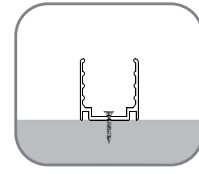

End Cap

Waterproof Interrupter

Male Connector
 M12-M-3C-20AWG-D6-W-0327-S

SFW20 Configuration and Accessories

Female Connector
M12-F-3C-20AWG-D6-W-0327-S

Angle Adjustable Bracket
ACC-HX-S2830C2

DIY Front Connector Accessories
SJJ-WGJ-029

DIY End Connector Accessories
SJJ-WGJ-030

DIY Connected Cable
S-3C-20AWG-D6-UL-06

SFW20 LED Wall Grazer Mounting Channel

1. Aluminum Channel

Unit:mm

Installation Way

Surface Mounted

Recessed

Model	W x H(mm)	Standard Length	Screw Holes	Holes Numbers	Suitable Product
ALCW20S01-035	20.2*23.7	35mm	Φ4.0mm	2	SFW20
ALCW20S01-100		1000mm	4.0x10mm	2	SFW20
ALCW20S01-200		2000mm	4.0x10mm	4	SFW20

Unit:mm

Installation Way

Surface Mounted

Recessed

Model	W x H(mm)	Standard Length	Screw Holes	Holes Numbers	Suitable Product
ALCW20H01-035	20.2*35.0	35mm	Φ4.0mm	2	SFW20
ALCW20H01-100		1000mm	4.0x10mm	2	SFW20
ALCW20H01-200		2000mm	4.0x10mm	4	SFW20