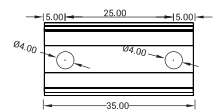

Model	W x H(mm)	Standard Length	Screw Holes	Holes Numbers	Suitable Product
ALCW20S01-035	20.2*23.7	35mm	Φ4.0mm	2	SFW20
ALCW20S01-100		1000mm	4.0x10mm	2	SFW20
ALCW20S01-200		2000mm	4.0x10mm	4	SFW20

Unit:mm

Installation Way

Surface Mounted

Recessed

Model	W x H(mm)	Standard Length	Screw Holes	Holes Numbers	Suitable Product
ALCW20H01-035	20.2*35.0	35mm	Φ4.0mm	2	SFW20
ALCW20H01-100		1000mm	4.0x10mm	2	SFW20
ALCW20H01-200		2000mm	4.0x10mm	4	SFW20