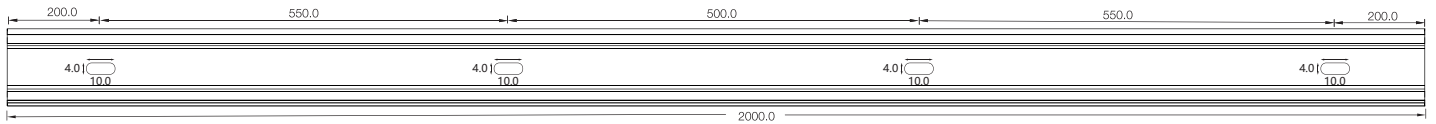

Model	W x H(mm)	Standard Length	Screw Holes	Holes Numbers	Suitable Product
ALCW20S01-035	20.2*23.7	35mm	Φ4.0mm	2	SFW20
ALCW20S01-100		1000mm	4.0x10mm	2	SFW20
ALCW20S01-200		2000mm	4.0x10mm	4	SFW20

Unit:mm

Installation Way

Surface Mounted

Recessed

Model	W x H(mm)	Standard Length	Screw Holes	Holes Numbers	Suitable Product
ALCW20H01-035	20.2*35.0	35mm	Φ4.0mm	2	SFW20
ALCW20H01-100		1000mm	4.0x10mm	2	SFW20
ALCW20H01-200		2000mm	4.0x10mm	4	SFW20

SFW20 LED Wall Grazer Mounting Channel

Model	W x H(mm)	Standard Length	Screw Holes	Holes Numbers	Suitable Product
ALCW20H02-035	20.2*53.0	35mm	Φ4.0mm	2	SFW20
ALCW20H02-100		1000mm	4.0x10mm	2	SFW20
ALCW20H02-200		2000mm	4.0x10mm	4	SFW20