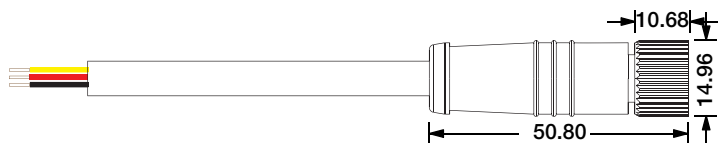

End Cap

Waterproof Interrupter

Male Connector
 M12-M-3C-20AWG-D6-W-0327-S

SFW20 Configuration and Accessories

Female Connector
M12-F-3C-20AWG-D6-W-0327-S

Angle Adjustable Bracket
ACC-HX-S2830C2

DIY Front Connector Accessories
SJJ-WGJ-029

DIY End Connector Accessories
SJJ-WGJ-030

DIY Connected Cable
S-3C-20AWG-D6-UL-06

SFW20 LED Wall Grazer Mounting Channel

1. Aluminum Channel

Unit:mm

Installation Way

Surface Mounted

Recessed

Model	W x H(mm)	Standard Length	Screw Holes	Holes Numbers	Suitable Product
ALCW20S01-035	20.2*23.7	35mm	Φ4.0mm	2	SFW20
ALCW20S01-100		1000mm	4.0x10mm	2	SFW20
ALCW20S01-200		2000mm	4.0x10mm	4	SFW20

Unit:mm

Installation Way

Surface Mounted

Recessed

Model	W x H(mm)	Standard Length	Screw Holes	Holes Numbers	Suitable Product
ALCW20H01-035	20.2*35.0	35mm	Φ4.0mm	2	SFW20
ALCW20H01-100		1000mm	4.0x10mm	2	SFW20
ALCW20H01-200		2000mm	4.0x10mm	4	SFW20