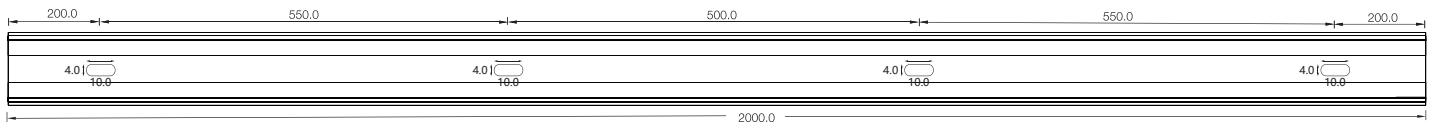

DIY End Connector Accessories
SJJ-WGJ-030

DIY Connected Cable
S-3C-20AWG-D6-UL-06

SFW20 LED Wall Grazer Mounting Channel

1. Aluminum Channel

Unit:mm

Installation Way

Surface Mounted

Recessed

Model	W x H(mm)	Standard Length	Screw Holes	Holes Numbers	Suitable Product
ALCW20S01-035	20.2*23.7	35mm	Φ4.0mm	2	SFW20
ALCW20S01-100		1000mm	4.0x10mm	2	SFW20
ALCW20S01-200		2000mm	4.0x10mm	4	SFW20

Unit:mm

Installation Way

Surface Mounted

Recessed

Model	W x H(mm)	Standard Length	Screw Holes	Holes Numbers	Suitable Product
ALCW20H01-035	20.2*35.0	35mm	Φ4.0mm	2	SFW20
ALCW20H01-100		1000mm	4.0x10mm	2	SFW20
ALCW20H01-200		2000mm	4.0x10mm	4	SFW20