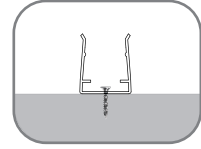

SFW20 LED Wall Grazer Mounting Channel

Model	W x H(mm)	Standard Length	Screw Holes	Holes Numbers	Suitable Product
ALCW20H02-035	20.2*53.0	35mm	Φ4.0mm	2	SFW20
ALCW20H02-100		1000mm	4.0x10mm	2	SFW20
ALCW20H02-200		2000mm	4.0x10mm	4	SFW20

2. Flexible Aluminum Channel

Model	W x H(mm)	Standard Length	Suitable Product
ALCW20H01FLX-50	20.2*35.0	500mm	SFW20
ALCW20H01FLX-100		1000mm	SFW20

SFW20 LED Wall Grazer Mounting Channel

3. Flexible Stainless Steel Channel

Installation Way

Surface Mounted

Model	W x H(mm)	Standard Length	Suitable Product
SSC20FLX01	22.00*25.74	100mm	SFW20
SSC20FLX03		300mm	SFW20
SSC20FLX05		500mm	SFW20
SSC20FLX10		1000mm	SFW20