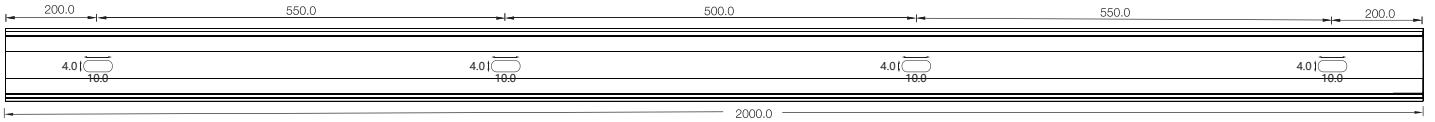

DIY End Connector Accessories
SJJ-WGJ-030

DIY Connected Cable
S-3C-20AWG-D6-UL-06

SFW20 LED Wall Grazer Mounting Channel

1. Aluminum Channel

Unit:mm

Installation Way

Surface Mounted

Recessed

Model	W x H(mm)	Standard Length	Screw Holes	Holes Numbers	Suitable Product
ALCW20S01-035	20.2*23.7	35mm	Φ4.0mm	2	SFW20
ALCW20S01-100		1000mm	4.0x10mm	2	SFW20
ALCW20S01-200		2000mm	4.0x10mm	4	SFW20

Unit:mm

Installation Way

Surface Mounted

Recessed

Model	W x H(mm)	Standard Length	Screw Holes	Holes Numbers	Suitable Product
ALCW20H01-035	20.2*35.0	35mm	Φ4.0mm	2	SFW20
ALCW20H01-100		1000mm	4.0x10mm	2	SFW20
ALCW20H01-200		2000mm	4.0x10mm	4	SFW20