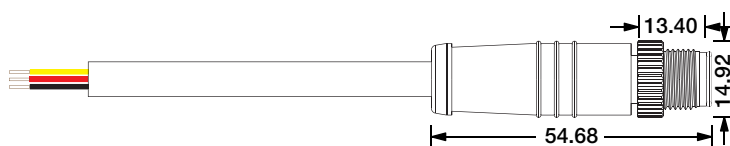

SFW20 Configuration and Accessories

Mold Injection Connector (IP68 Factory Assembly Only)

Direct Entry Connector
 MJ-SFW20-DW-D01/02/03
 MJ-SFW20-DW-D01SM
 MJ-SFW20-DW-D02SF
 MJ-SFW20-DW-D03SFM

Bottom Entry Connector
 MJ-SFW20-DW-B01/02/03
 MJ-SFW20-DW-B01SM
 MJ-SFW20-DW-B02SF
 MJ-SFW20-DW-B03SFM

End Cap

Waterproof Interrupter

Male Connector
 M12-M-3C-20AWG-D6-W-0327-S

SFW20 Configuration and Accessories

Female Connector
M12-F-3C-20AWG-D6-W-0327-S

Angle Adjustable Bracket
ACC-HX-S2830C2

DIY Front Connector Accessories
SJJ-WGJ-029

DIY End Connector Accessories
SJJ-WGJ-030

DIY Connected Cable
S-3C-20AWG-D6-UL-06

SFW20 LED Wall Grazer Mounting Channel

1. Aluminum Channel

Unit:mm

Installation Way

Surface Mounted

Recessed

Model	W x H(mm)	Standard Length	Screw Holes	Holes Numbers	Suitable Product
ALCW20S01-035	20.2*23.7	35mm	Φ4.0mm	2	SFW20
ALCW20S01-100		1000mm	4.0x10mm	2	SFW20
ALCW20S01-200		2000mm	4.0x10mm	4	SFW20

Unit:mm