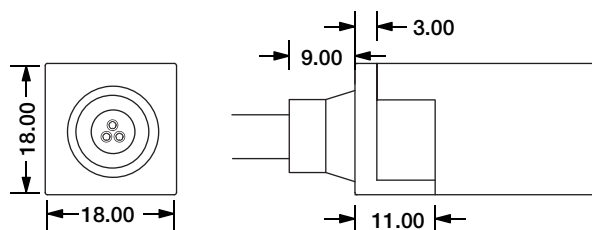

SFW20 Configuration and Accessories

Mold Injection Connector (IP68 Factory Assembly Only)

Direct Entry Connector
 MJ-SFW20-DW-D01/02/03
 MJ-SFW20-DW-D01SM
 MJ-SFW20-DW-D02SF
 MJ-SFW20-DW-D03SFM

Bottom Entry Connector
 MJ-SFW20-DW-B01/02/03
 MJ-SFW20-DW-B01SM
 MJ-SFW20-DW-B02SF
 MJ-SFW20-DW-B03SFM

Model	W x H(mm)	Standard Length	Screw Holes	Holes Numbers	Suitable Product
ALCW20S01-035	20.2*23.7	35mm	Φ4.0mm	2	SFW20
ALCW20S01-100		1000mm	4.0x10mm	2	SFW20
ALCW20S01-200		2000mm	4.0x10mm	4	SFW20

Unit:mm

Installation Way

Surface Mounted

Recessed

Model	W x H(mm)	Standard Length	Screw Holes	Holes Numbers	Suitable Product
ALCW20H01-035	20.2*35.0	35mm	Φ4.0mm	2	SFW20
ALCW20H01-100		1000mm	4.0x10mm	2	SFW20
ALCW20H01-200		2000mm	4.0x10mm	4	SFW20

Installation Way

Surface Mounted

Model	W x H(mm)	Standard Length	Suitable Product
SSC20FLX01	22.00*25.74	100mm	SFW20
SSC20FLX03		300mm	SFW20
SSC20FLX05		500mm	SFW20
SSC20FLX10		1000mm	SFW20