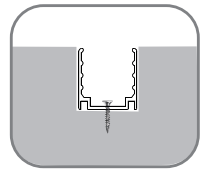

End Cap

Waterproof Interrupter

Male Connector
 M12-M-3C-20AWG-D6-W-0327-S

SFW20 Configuration and Accessories

Female Connector
M12-F-3C-20AWG-D6-W-0327-S

Angle Adjustable Bracket
ACC-HX-S2830C2

DIY Front Connector Accessories
SJJ-WGJ-029

DIY End Connector Accessories
SJJ-WGJ-030

DIY Connected Cable
S-3C-20AWG-D6-UL-06

SFW20 LED Wall Grazer Mounting Channel

1. Aluminum Channel

Unit:mm

Installation Way

Surface Mounted

Recessed

Model	W x H(mm)	Standard Length	Screw Holes	Holes Numbers	Suitable Product
ALCW20S01-035	20.2*23.7	35mm	Φ4.0mm	2	SFW20
ALCW20S01-100		1000mm	4.0x10mm	2	SFW20
ALCW20S01-200		2000mm	4.0x10mm	4	SFW20

Unit:mm

Installation Way

Surface Mounted

Recessed

Model	W x H(mm)	Standard Length	Screw Holes	Holes Numbers	Suitable Product
ALCW20H01-035	20.2*35.0	35mm	Φ4.0mm	2	SFW20
ALCW20H01-100		1000mm	4.0x10mm	2	SFW20
ALCW20H01-200		2000mm	4.0x10mm	4	SFW20