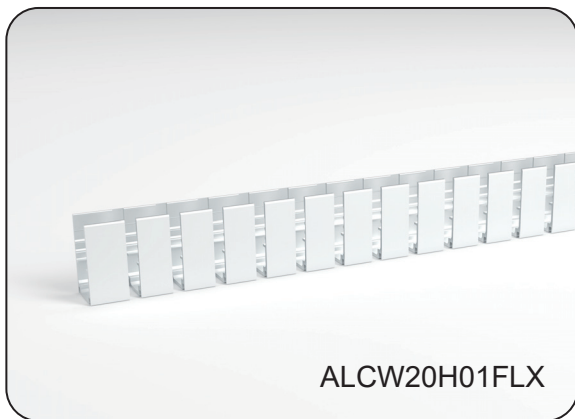

2. Flexible Aluminum Channel

Model	W x H(mm)	Standard Length	Suitable Product
ALCW20H01FLX-50	20.2*35.0	500mm	SFW20
ALCW20H01FLX-100		1000mm	SFW20