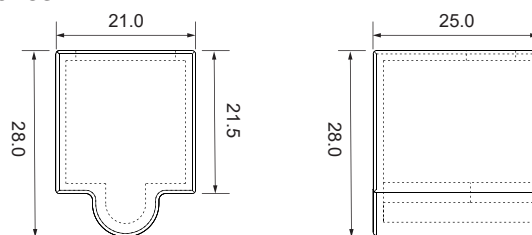

End Cap

Waterproof Interrupter

Male Connector
 M12-M-3C-20AWG-D6-W-0327-S

SFW20 Configuration and Accessories

Female Connector
M12-F-3C-20AWG-D6-W-0327-S

Angle Adjustable Bracket
ACC-HX-S2830C2

DIY Front Connector Accessories
SJJ-WGJ-029

Model	W x H(mm)	Standard Length	Screw Holes	Holes Numbers	Suitable Product
ALCW20S01-035	20.2*23.7	35mm	Φ4.0mm	2	SFW20
ALCW20S01-100		1000mm	4.0x10mm	2	SFW20
ALCW20S01-200		2000mm	4.0x10mm	4	SFW20

Unit:mm

Installation Way

Surface Mounted

Recessed

Model	W x H(mm)	Standard Length	Screw Holes	Holes Numbers	Suitable Product
ALCW20H01-035	20.2*35.0	35mm	Φ4.0mm	2	SFW20
ALCW20H01-100		1000mm	4.0x10mm	2	SFW20
ALCW20H01-200		2000mm	4.0x10mm	4	SFW20

Installation Way

Surface Mounted

Model	W x H(mm)	Standard Length	Suitable Product
SSC20FLX01	22.00*25.74	100mm	SFW20
SSC20FLX03		300mm	SFW20
SSC20FLX05		500mm	SFW20
SSC20FLX10		1000mm	SFW20