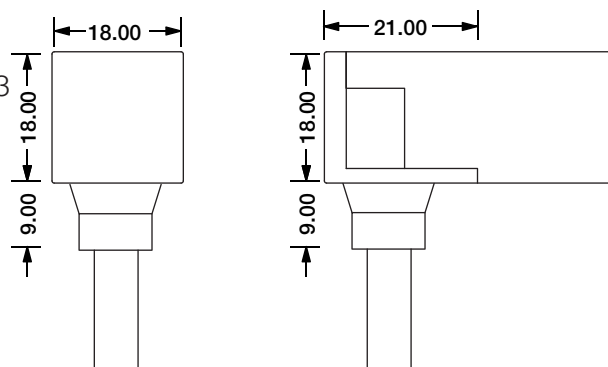

SFW20 Configuration and Accessories

Mold Injection Connector (IP68 Factory Assembly Only)

Direct Entry Connector
 MJ-SFW20-DW-D01/02/03
 MJ-SFW20-DW-D01SM
 MJ-SFW20-DW-D02SF
 MJ-SFW20-DW-D03SFM

Bottom Entry Connector
 MJ-SFW20-DW-B01/02/03
 MJ-SFW20-DW-B01SM
 MJ-SFW20-DW-B02SF
 MJ-SFW20-DW-B03SFM

End Cap

Waterproof Interrupter

Male Connector
 M12-M-3C-20AWG-D6-W-0327-S

SFW20 Configuration and Accessories

Female Connector
M12-F-3C-20AWG-D6-W-0327-S

Angle Adjustable Bracket
ACC-HX-S2830C2

DIY Front Connector Accessories
SJJ-WGJ-029

Model	W x H(mm)	Standard Length	Screw Holes	Holes Numbers	Suitable Product
ALCW20S01-035	20.2*23.7	35mm	Φ4.0mm	2	SFW20
ALCW20S01-100		1000mm	4.0x10mm	2	SFW20
ALCW20S01-200		2000mm	4.0x10mm	4	SFW20

Unit:mm

Installation Way

Surface Mounted

Recessed

Model	W x H(mm)	Standard Length	Screw Holes	Holes Numbers	Suitable Product
ALCW20H01-035	20.2*35.0	35mm	Φ4.0mm	2	SFW20
ALCW20H01-100		1000mm	4.0x10mm	2	SFW20
ALCW20H01-200		2000mm	4.0x10mm	4	SFW20