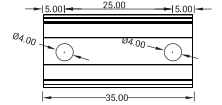

DIY End Connector Accessories
SJJ-WGJ-030

DIY Connected Cable
S-3C-20AWG-D6-UL-06

SFW20 LED Wall Grazer Mounting Channel

1. Aluminum Channel

Unit:mm

Installation Way

Surface Mounted

Recessed

Model	W x H(mm)	Standard Length	Screw Holes	Holes Numbers	Suitable Product
ALCW20S01-035	20.2*23.7	35mm	Φ4.0mm	2	SFW20
ALCW20S01-100		1000mm	4.0x10mm	2	SFW20
ALCW20S01-200		2000mm	4.0x10mm	4	SFW20

Unit:mm

Installation Way

Surface Mounted

Recessed

Model	W x H(mm)	Standard Length	Screw Holes	Holes Numbers	Suitable Product
ALCW20H01-035	20.2*35.0	35mm	Φ4.0mm	2	SFW20
ALCW20H01-100		1000mm	4.0x10mm	2	SFW20
ALCW20H01-200		2000mm	4.0x10mm	4	SFW20