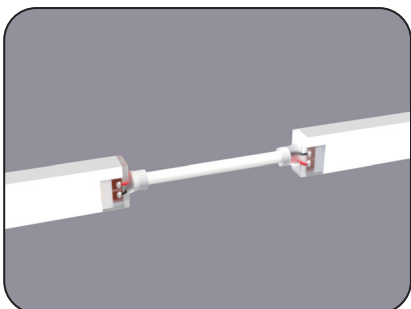

# SF15 Configuration and Accessories

Mold Injection Connector (IP68 Factory Assembly Only)

Direct Entry Connector  
 MJ-SF15-A-D01/02/03  
 MJ-SF15-A-D01SM  
 MJ-SF15-A-D02SF  
 MJ-SF15-A-D03SFM

Side Entry Connector  
 MJ-SF15-A-S01/02/03  
 MJ-SF15-A-S01SM  
 MJ-SF15-A-S02SF  
 MJ-SF15-A-S03SFM

Bottom Entry Connector  
 MJ-SF15-A-B01/02/03  
 MJ-SF15-A-B01SM  
 MJ-SF15-A-B02SF  
 MJ-SF15-A-B03SFM

End Cap

Jumper  
 MJ-SF15-A-D-JC