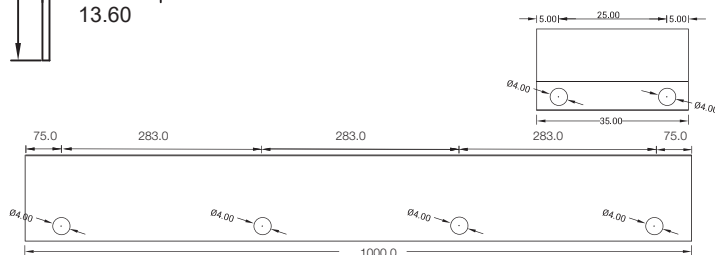

## 2. Flexible Aluminum Channel

Installation Way

Surface Mounted

Model	W x H(mm)	Standard Length	Suitable Product
ALC15S01FLX-05	15.10*24.40	500mm	F15, SF15
ALC15S01FLX-10		1000mm	F15, SF15
ALC15S01FLX-20		2000mm	F15, SF15

Installation Way

Surface Mounted

Model	W x H(mm)	Standard Length	Screw Holes	Holes Numbers	Suitable Product
ALC15V01FLX-100	13.60*31.50	1000mm	○4.0mm	4	F15, SF15
ALC15V01FLX-200		2000mm	○4.0mm	8	F15, SF15