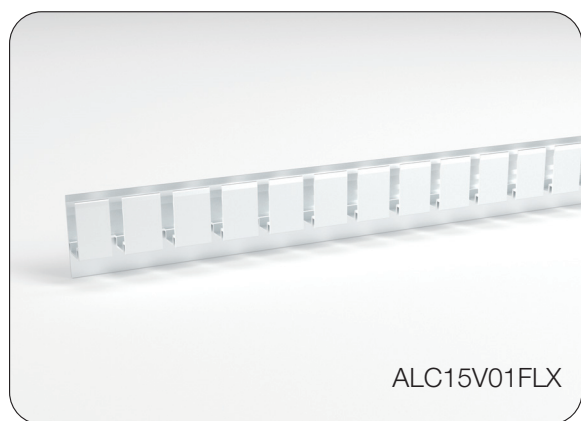

## 2. Flexible Aluminum Channel

Installation Way

Surface Mounted

Model	W x H(mm)	Standard Length	Suitable Product
ALC15S01FLX-05	15.10*24.40	500mm	F15, SF15
ALC15S01FLX-10		1000mm	F15, SF15
ALC15S01FLX-20		2000mm	F15, SF15

Installation Way

Surface Mounted

Model	W x H(mm)	Standard Length	Screw Holes	Holes Numbers	Suitable Product
ALC15V01FLX-100	13.60*31.50	1000mm	○4.0mm	4	F15, SF15
ALC15V01FLX-200		2000mm	○4.0mm	8	F15, SF15