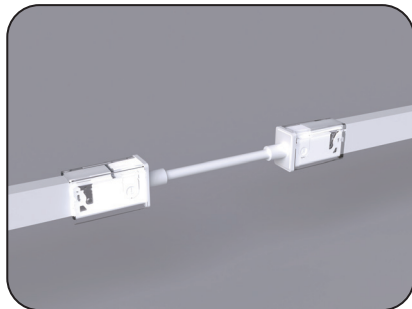

Bottom Entry Connector  
 MJ-SF15-A-B01/02/03  
 MJ-SF15-A-B01SM  
 MJ-SF15-A-B02SF  
 MJ-SF15-A-B03SFM

End Cap

Jumper  
 MJ-SF15-A-D-JC

# SF15 Configuration and Accessories

DIY Snap Connector  
DIY-SN-FR-15-D-01/02-A

DIY Snap End Cap  
DIY-SN-END-15-D-01/02

DIY Snap Connector Jumper  
DIY-SN-FR-15-A-D-JC

DIY Screw Connector  
DIY-SC-FR-15-D-01/02-A