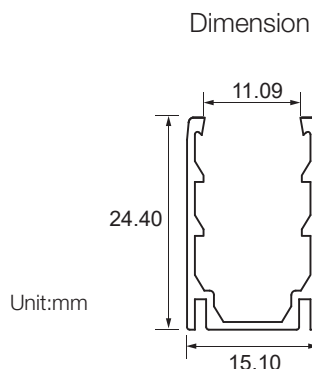

# SF15 Configuration and Accessories

DIY Screw End Cap  
DIY-SC-END-15

DIY Screw Extent Connector  
DIY-SC-EXT-15-A

Waterproof Interrupter

Male Connector  
M12-M-2C-18AWG-D6-W-0327-S

Female Connector  
M12-F-2C-18AWG-D6-W-0327-S

## 1. Aluminum Channel

Installation Way

Model	W x H(mm)	Standard Length	Screw Holes	Holes Numbers	Suitable Product
ALC15S01-035	15.10*24.40	35mm	Φ4.0mm	2	F15, SF15
ALC15S01-100		1000mm	○4.0mm	2	F15, SF15
ALC15S01-200		2000mm	○4.0mm	4	F15, SF15

Installation Way

Model	W x H(mm)	Standard Length	Screw Holes	Holes Numbers	Suitable Product
ALC15S04-035	16.99*24.70	35mm	Φ4.0mm	2	F15, SF15
ALC15S04-100		1000mm	○4.0mm	2	F15, SF15
ALC15S04-200		2000mm	○4.0mm	4	F15, SF15

## Installation Way

Model	W x H(mm)	Standard Length	Screw Holes	Holes Numbers	Suitable Product
ALC15H05-035	19.38*37.50	35mm	Φ4.0mm	2	F15, SF15
ALC15H05-100		1000mm	○4.0mm	2	F15, SF15
ALC15H05-200		2000mm	○4.0mm	4	F15, SF15