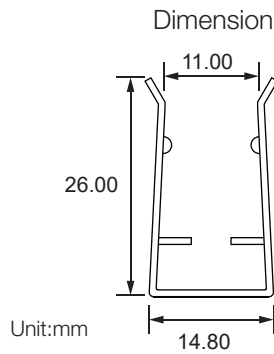

Installation Way

Surface Mounted

Model	W x H(mm)	Standard Length	Screw Holes	Holes Numbers	Suitable Product
ALC15V01FLX-100	13.60*31.50	1000mm	○4.0mm	4	F15, SF15
ALC15V01FLX-200		2000mm	○4.0mm	8	F15, SF15

## 3. Plastic Channel

Model	W x H(mm)	Standard Length	Screw Holes	Holes Numbers	Suitable Product
PC15/21S01-T-035	19.60*26.30	35mm	Φ4.0mm	2	F15, SF15
PC15/21S01-T-100		1000mm	○4.0mm	2	F15, SF15

## 4. Stainless Steel Channel

Model	W x H(mm)	Standard Length	Screw Holes	Holes Numbers	Suitable Product
SSC15S01-05	13.80*23.07	50mm	Φ4.0mm	2	F15, SF15

# LED Linear Flex Mounting Channel

Installation Way

Model	W x H(mm)	Standard Length	Screw Holes	Holes Numbers	Suitable Product
SSC15S02-100	13.60*24.80	1000mm	○4.0x10mm	2	F15, SF15

Installation Way

Surface Mounted