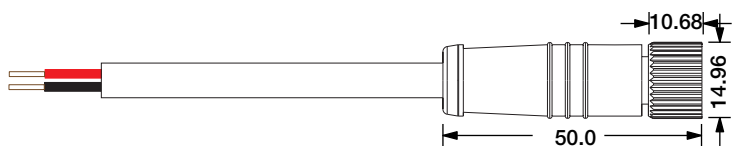

# SF15 Configuration and Accessories

DIY Screw End Cap  
DIY-SC-END-15

DIY Screw Extent Connector  
DIY-SC-EXT-15-A

Waterproof Interrupter

Male Connector  
M12-M-2C-18AWG-D6-W-0327-S

Female Connector  
M12-F-2C-18AWG-D6-W-0327-S