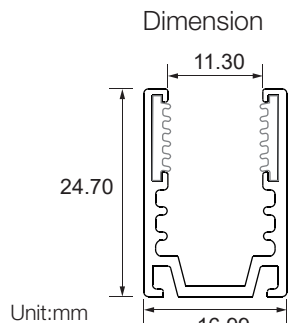

## 1. Aluminum Channel

Installation Way

Model	W x H(mm)	Standard Length	Screw Holes	Holes Numbers	Suitable Product
ALC15S01-035	15.10*24.40	35mm	Φ4.0mm	2	F15, SF15
ALC15S01-100		1000mm	○4.0mm	2	F15, SF15
ALC15S01-200		2000mm	○4.0mm	4	F15, SF15

Installation Way

Model	W x H(mm)	Standard Length	Screw Holes	Holes Numbers	Suitable Product
ALC15S04-035	16.99*24.70	35mm	Φ4.0mm	2	F15, SF15
ALC15S04-100		1000mm	○4.0mm	2	F15, SF15
ALC15S04-200		2000mm	○4.0mm	4	F15, SF15

## Installation Way

Model	W x H(mm)	Standard Length	Screw Holes	Holes Numbers	Suitable Product
ALC15H05-035	19.38*37.50	35mm	Φ4.0mm	2	F15, SF15
ALC15H05-100		1000mm	○4.0mm	2	F15, SF15
ALC15H05-200		2000mm	○4.0mm	4	F15, SF15

## Installation Way

Model	W x H(mm)	Standard Length	Screw Holes	Holes Numbers	Suitable Product
ALC15V01-035	13.60*31.50	35mm	Φ4.0mm	2	F15, SF15
ALC15V01-100		1000mm	○4.0mm	2	F15, SF15
ALC15V01-200		2000mm	○4.0mm	4	F15, SF15