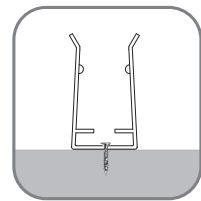

## 4. Stainless Steel Channel

Model	W x H(mm)	Standard Length	Screw Holes	Holes Numbers	Suitable Product
SSC15S01-05	13.80*23.07	50mm	Φ4.0mm	2	F15, SF15

# LED Linear Flex Mounting Channel

Installation Way

Model	W x H(mm)	Standard Length	Screw Holes	Holes Numbers	Suitable Product
SSC15S02-100	13.60*24.80	1000mm	○4.0x10mm	2	F15, SF15

Installation Way

Surface Mounted