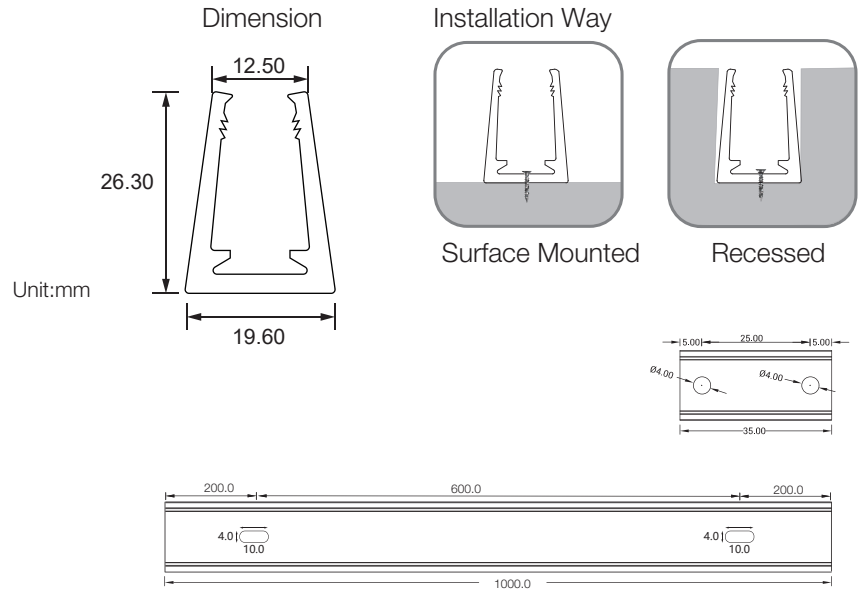

LED Linear Flex Mounting Channel

3. Plastic Channel

Model	W x H(mm)	Standard Length	Screw Holes	Holes Numbers	Suitable Product
PC15/21S01-T-035	19.60*26.30	35mm	Φ4.0mm	2	F15, SF15
PC15/21S01-T-100		1000mm	○4.0mm	2	F15, SF15