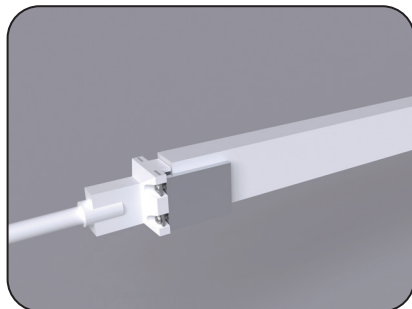

Bottom Entry Connector  
 MJ-SF15-A-B01/02/03  
 MJ-SF15-A-B01SM  
 MJ-SF15-A-B02SF  
 MJ-SF15-A-B03SFM

End Cap

Jumper  
 MJ-SF15-A-D-JC

# SF15 Configuration and Accessories

DIY Snap Connector  
DIY-SN-FR-15-D-01/02-A

DIY Snap End Cap  
DIY-SN-END-15-D-01/02

DIY Snap Connector Jumper  
DIY-SN-FR-15-A-D-JC

DIY Screw Connector  
DIY-SC-FR-15-D-01/02-A

DIY Screw Connector  
DIY-SC-FR-15-B-01/02-A