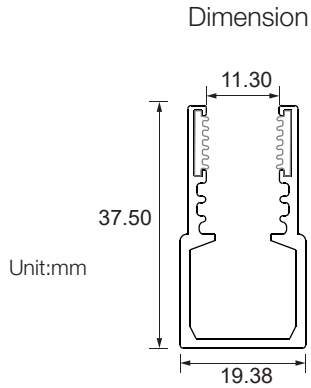

## 1. Aluminum Channel

Installation Way

Model	W x H(mm)	Standard Length	Screw Holes	Holes Numbers	Suitable Product
ALC15S01-035	15.10*24.40	35mm	Φ4.0mm	2	F15, SF15
ALC15S01-100		1000mm	○4.0mm	2	F15, SF15
ALC15S01-200		2000mm	○4.0mm	4	F15, SF15

Installation Way

Model	W x H(mm)	Standard Length	Screw Holes	Holes Numbers	Suitable Product
ALC15S04-035	16.99*24.70	35mm	Φ4.0mm	2	F15, SF15
ALC15S04-100		1000mm	○4.0mm	2	F15, SF15
ALC15S04-200		2000mm	○4.0mm	4	F15, SF15

## Installation Way

Model	W x H(mm)	Standard Length	Screw Holes	Holes Numbers	Suitable Product
ALC15H05-035	19.38*37.50	35mm	Φ4.0mm	2	F15, SF15
ALC15H05-100		1000mm	○4.0mm	2	F15, SF15
ALC15H05-200		2000mm	○4.0mm	4	F15, SF15

## Installation Way

Model	W x H(mm)	Standard Length	Screw Holes	Holes Numbers	Suitable Product
ALC15V01-035	13.60*31.50	35mm	Φ4.0mm	2	F15, SF15
ALC15V01-100		1000mm	○4.0mm	2	F15, SF15
ALC15V01-200		2000mm	○4.0mm	4	F15, SF15