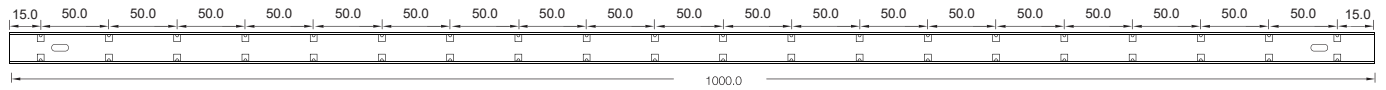

Model	W x H(mm)	Standard Length	Screw Holes	Holes Numbers	Suitable Product
SSC15S02-100	13.60*24.80	1000mm	○4.0x10mm	2	F15, SF15