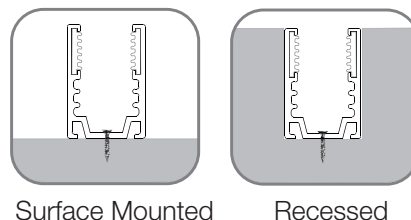

## 1. Aluminum Channel

Installation Way

Model	W x H(mm)	Standard Length	Screw Holes	Holes Numbers	Suitable Product
ALC15S01-035	15.10*24.40	35mm	Φ4.0mm	2	F15, SF15
ALC15S01-100		1000mm	○4.0mm	2	F15, SF15
ALC15S01-200		2000mm	○4.0mm	4	F15, SF15

Installation Way

Model	W x H(mm)	Standard Length	Screw Holes	Holes Numbers	Suitable Product
ALC15S04-035	16.99*24.70	35mm	Φ4.0mm	2	F15, SF15
ALC15S04-100		1000mm	○4.0mm	2	F15, SF15
ALC15S04-200		2000mm	○4.0mm	4	F15, SF15