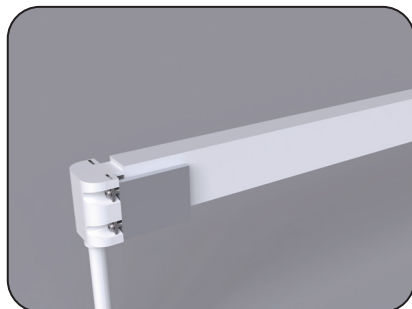

Bottom Entry Connector  
 MJ-SF15-A-B01/02/03  
 MJ-SF15-A-B01SM  
 MJ-SF15-A-B02SF  
 MJ-SF15-A-B03SFM

End Cap

Jumper  
 MJ-SF15-A-D-JC

# SF15 Configuration and Accessories

DIY Snap Connector  
DIY-SN-FR-15-D-01/02-A

DIY Snap End Cap  
DIY-SN-END-15-D-01/02

DIY Snap Connector Jumper  
DIY-SN-FR-15-A-D-JC

DIY Screw Connector  
DIY-SC-FR-15-D-01/02-A