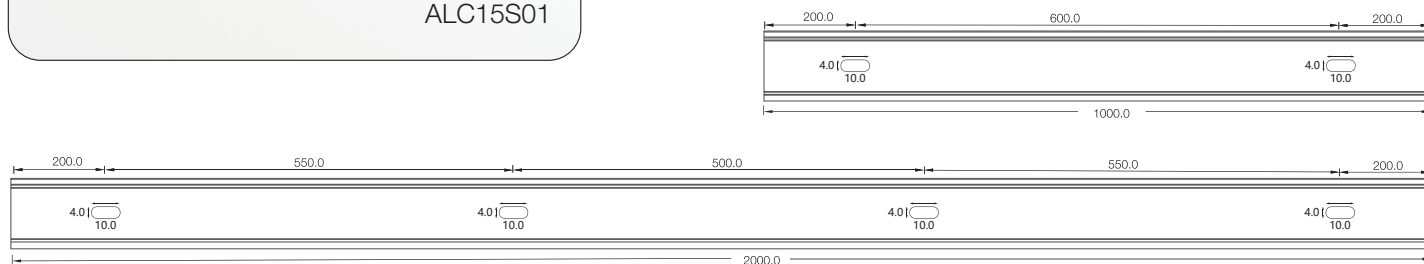

Model	W x H(mm)	Standard Length	Screw Holes	Holes Numbers	Suitable Product
ALC15S01-035	15.10*24.40	35mm	Φ4.0mm	2	F15, SF15
ALC15S01-100		1000mm	○4.0mm	2	F15, SF15
ALC15S01-200		2000mm	○4.0mm	4	F15, SF15