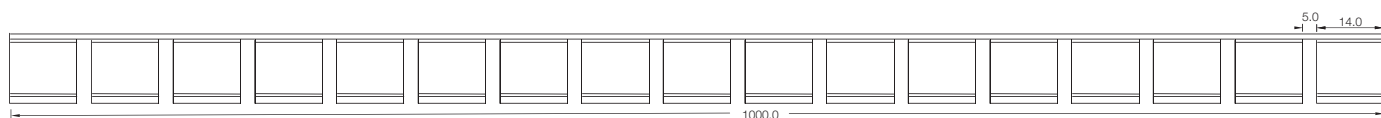

Model	W x H(mm)	Standard Length	Suitable Product
ALC15S01FLX-05	15.10*24.40	500mm	F15, SF15
ALC15S01FLX-10		1000mm	F15, SF15
ALC15S01FLX-20		2000mm	F15, SF15