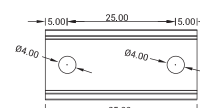

## 1. Aluminum Channel

Installation Way

Model	W x H(mm)	Standard Length	Screw Holes	Holes Numbers	Suitable Product
ALC15S01-035	15.10*24.40	35mm	Φ4.0mm	2	F15, SF15
ALC15S01-100		1000mm	○4.0mm	2	F15, SF15
ALC15S01-200		2000mm	○4.0mm	4	F15, SF15

Installation Way

Model	W x H(mm)	Standard Length	Screw Holes	Holes Numbers	Suitable Product
ALC15S04-035	16.99*24.70	35mm	Φ4.0mm	2	F15, SF15
ALC15S04-100		1000mm	○4.0mm	2	F15, SF15
ALC15S04-200		2000mm	○4.0mm	4	F15, SF15