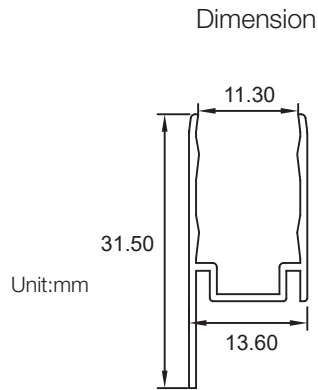

## 1. Aluminum Channel

Installation Way

Model	W x H(mm)	Standard Length	Screw Holes	Holes Numbers	Suitable Product
ALC15S01-035	15.10*24.40	35mm	Φ4.0mm	2	F15, SF15
ALC15S01-100		1000mm	○4.0mm	2	F15, SF15
ALC15S01-200		2000mm	○4.0mm	4	F15, SF15

Installation Way

Model	W x H(mm)	Standard Length	Screw Holes	Holes Numbers	Suitable Product
ALC15S04-035	16.99*24.70	35mm	Φ4.0mm	2	F15, SF15
ALC15S04-100		1000mm	○4.0mm	2	F15, SF15
ALC15S04-200		2000mm	○4.0mm	4	F15, SF15

## Installation Way

Model	W x H(mm)	Standard Length	Screw Holes	Holes Numbers	Suitable Product
ALC15H05-035	19.38*37.50	35mm	Φ4.0mm	2	F15, SF15
ALC15H05-100		1000mm	○4.0mm	2	F15, SF15
ALC15H05-200		2000mm	○4.0mm	4	F15, SF15

## Installation Way

Model	W x H(mm)	Standard Length	Screw Holes	Holes Numbers	Suitable Product
ALC15V01-035	13.60*31.50	35mm	Φ4.0mm	2	F15, SF15
ALC15V01-100		1000mm	○4.0mm	2	F15, SF15
ALC15V01-200		2000mm	○4.0mm	4	F15, SF15