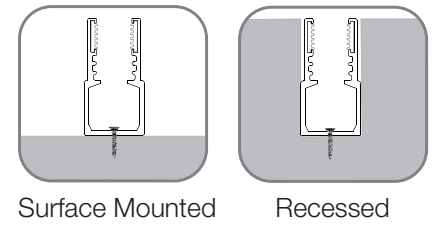

Installation Way

Model	W x H(mm)	Standard Length	Screw Holes	Holes Numbers	Suitable Product
ALC15H05-035	19.38*37.50	35mm	Φ4.0mm	2	F15, SF15
ALC15H05-100		1000mm	○4.0mm	2	F15, SF15
ALC15H05-200		2000mm	○4.0mm	4	F15, SF15