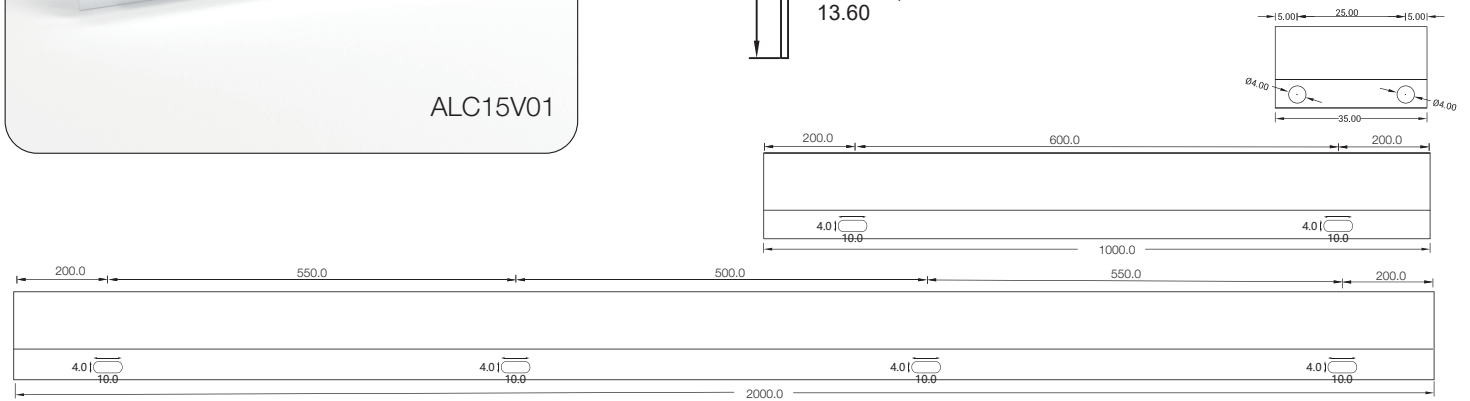

Model	W x H(mm)	Standard Length	Screw Holes	Holes Numbers	Suitable Product
ALC15V01-035	13.60*31.50	35mm	Φ4.0mm	2	F15, SF15
ALC15V01-100		1000mm	○4.0mm	2	F15, SF15
ALC15V01-200		2000mm	○4.0mm	4	F15, SF15