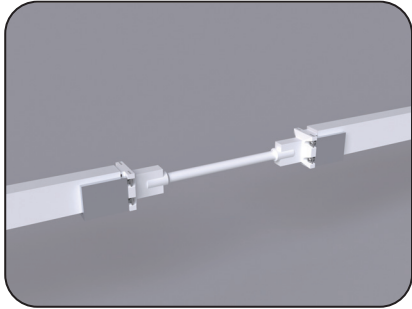

SF15 Configuration and Accessories

DIY Screw End Cap
DIY-SC-END-15