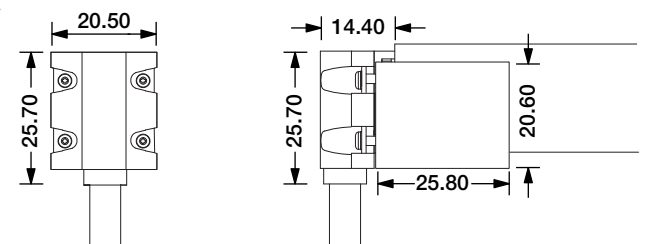

DIY Screw Connector
DIY-SC-FR-15-B-01/02-A