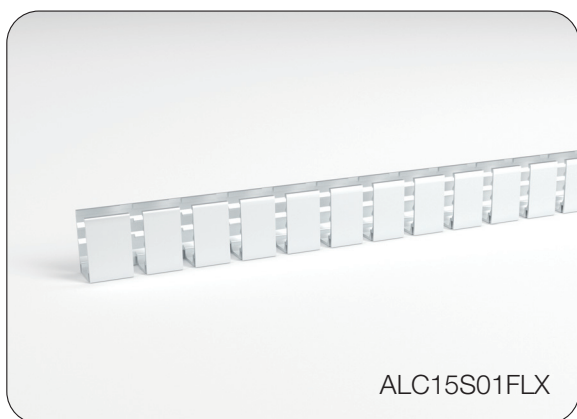

LED Linear Flex Mounting Channel

2. Flexible Aluminum Channel

Installation Way

Surface Mounted