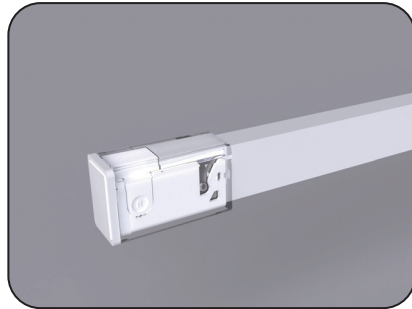

Bottom Entry Connector  
 MJ-SF15-A-B01/02/03  
 MJ-SF15-A-B01SM  
 MJ-SF15-A-B02SF  
 MJ-SF15-A-B03SFM

End Cap

Jumper  
 MJ-SF15-A-D-JC

# SF15 Configuration and Accessories

DIY Snap Connector  
DIY-SN-FR-15-D-01/02-A

DIY Snap End Cap  
DIY-SN-END-15-D-01/02

DIY Snap Connector Jumper  
DIY-SN-FR-15-A-D-JC

DIY Screw Connector  
DIY-SC-FR-15-D-01/02-A