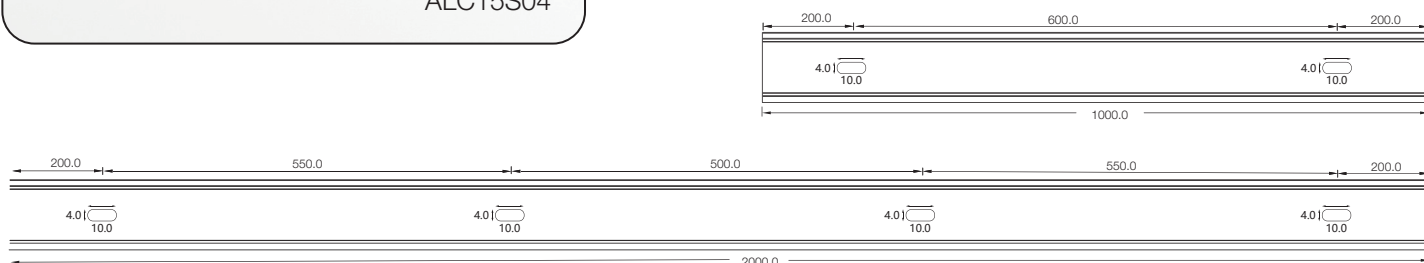

## 1. Aluminum Channel

Installation Way

Model	W x H(mm)	Standard Length	Screw Holes	Holes Numbers	Suitable Product
ALC15S01-035	15.10*24.40	35mm	Φ4.0mm	2	F15, SF15
ALC15S01-100		1000mm	○4.0mm	2	F15, SF15
ALC15S01-200		2000mm	○4.0mm	4	F15, SF15

Installation Way

Model	W x H(mm)	Standard Length	Screw Holes	Holes Numbers	Suitable Product
ALC15S04-035	16.99*24.70	35mm	Φ4.0mm	2	F15, SF15
ALC15S04-100		1000mm	○4.0mm	2	F15, SF15
ALC15S04-200		2000mm	○4.0mm	4	F15, SF15