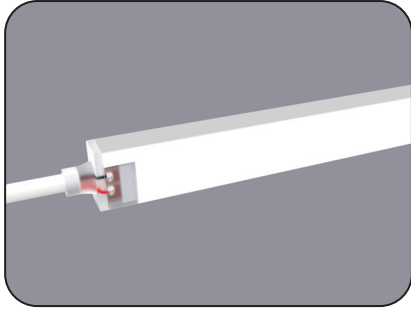

# SF15 Configuration and Accessories

Mold Injection Connector (IP68 Factory Assembly Only)

Direct Entry Connector  
 MJ-SF15-A-D01/02/03  
 MJ-SF15-A-D01SM  
 MJ-SF15-A-D02SF  
 MJ-SF15-A-D03SFM

Side Entry Connector  
 MJ-SF15-A-S01/02/03  
 MJ-SF15-A-S01SM  
 MJ-SF15-A-S02SF  
 MJ-SF15-A-S03SFM

Bottom Entry Connector  
 MJ-SF15-A-B01/02/03  
 MJ-SF15-A-B01SM  
 MJ-SF15-A-B02SF  
 MJ-SF15-A-B03SFM

End Cap

Jumper  
 MJ-SF15-A-D-JC