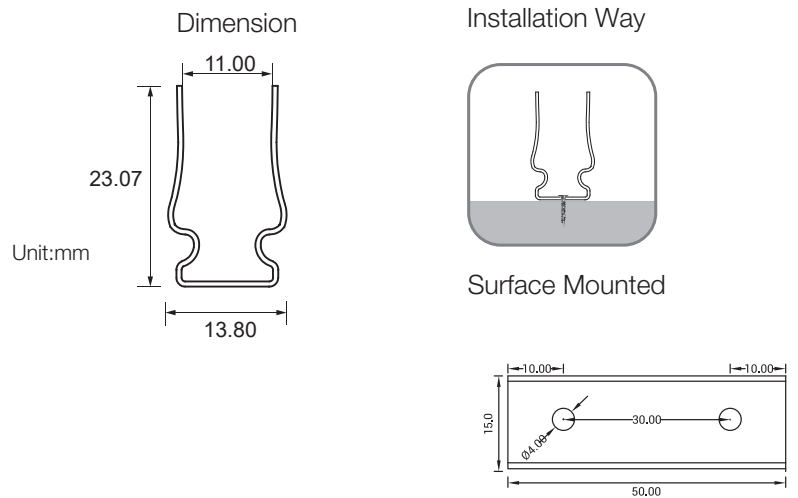

4. Stainless Steel Channel

Model	W x H(mm)	Standard Length	Screw Holes	Holes Numbers	Suitable Product
SSC15S01-05	13.80*23.07	50mm	Φ4.0mm	2	F15, SF15