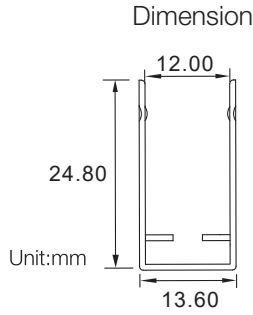

LED Linear Flex Mounting Channel