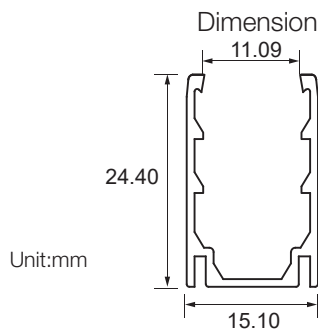

LED Linear Flex Mounting Channel

2. Flexible Aluminum Channel

Installation Way

Surface Mounted