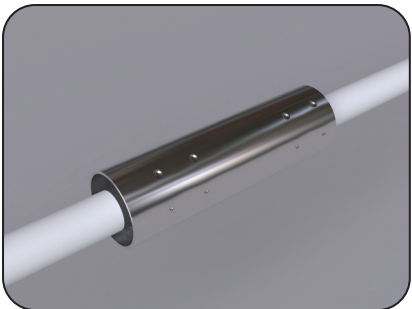

# SF15 Configuration and Accessories

DIY Snap Connector  
DIY-SN-FR-15-D-01/02-A

DIY Snap End Cap  
DIY-SN-END-15-D-01/02

DIY Snap Connector Jumper  
DIY-SN-FR-15-A-D-JC

DIY Screw Connector  
DIY-SC-FR-15-D-01/02-A

DIY Screw Connector  
DIY-SC-FR-15-B-01/02-A

# SF15 Configuration and Accessories

DIY Screw End Cap  
DIY-SC-END-15

DIY Screw Extent Connector  
DIY-SC-EXT-15-A

Waterproof Interrupter

Male Connector  
M12-M-2C-18AWG-D6-W-0327-S

Female Connector  
M12-F-2C-18AWG-D6-W-0327-S

# LED Linear Flex Mounting Channel