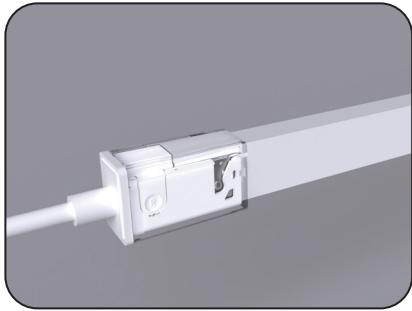

Bottom Entry Connector  
 MJ-SF15-A-B01/02/03  
 MJ-SF15-A-B01SM  
 MJ-SF15-A-B02SF  
 MJ-SF15-A-B03SFM

End Cap

Jumper  
 MJ-SF15-A-D-JC

# SF15 Configuration and Accessories

DIY Snap Connector  
DIY-SN-FR-15-D-01/02-A

DIY Snap End Cap  
DIY-SN-END-15-D-01/02

DIY Snap Connector Jumper  
DIY-SN-FR-15-A-D-JC

DIY Screw Connector  
DIY-SC-FR-15-D-01/02-A