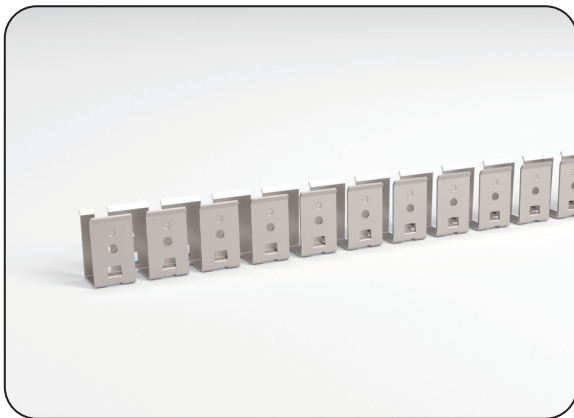

LED Linear Flex Mounting Channel

Model	W x H(mm)	Standard Length	Screw Holes	Holes Numbers	Suitable Product
SSC15S02-100	13.60*24.80	1000mm	○4.0x10mm	2	F15, SF15

Model	W x H(mm)	Standard Length	Suitable Product
SSC15FLX01	14.80*26.00	100mm	F15, SF15
SSC15FLX03		300mm	F15, SF15
SSC15FLX05		500mm	F15, SF15
SSC15FLX10		1000mm	F15, SF15