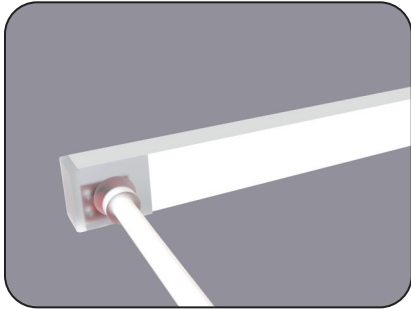

# SF15 Configuration and Accessories

Mold Injection Connector (IP68 Factory Assembly Only)

Direct Entry Connector  
 MJ-SF15-A-D01/02/03  
 MJ-SF15-A-D01SM  
 MJ-SF15-A-D02SF  
 MJ-SF15-A-D03SFM

Side Entry Connector  
 MJ-SF15-A-S01/02/03  
 MJ-SF15-A-S01SM  
 MJ-SF15-A-S02SF  
 MJ-SF15-A-S03SFM

Bottom Entry Connector  
 MJ-SF15-A-B01/02/03  
 MJ-SF15-A-B01SM  
 MJ-SF15-A-B02SF  
 MJ-SF15-A-B03SFM

End Cap

Jumper  
 MJ-SF15-A-D-JC