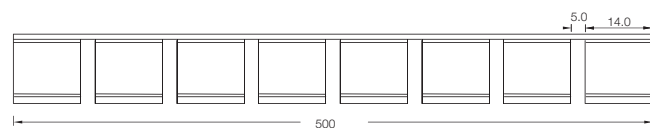

## Installation Way

Model	W x H(mm)	Standard Length	Screw Holes	Holes Numbers	Suitable Product
ALC15V01-035	13.60*31.50	35mm	Φ4.0mm	2	F15, SF15
ALC15V01-100		1000mm	○4.0mm	2	F15, SF15
ALC15V01-200		2000mm	○4.0mm	4	F15, SF15

## 2. Flexible Aluminum Channel

Installation Way

Surface Mounted

Model	W x H(mm)	Standard Length	Suitable Product
ALC15S01FLX-05	15.10*24.40	500mm	F15, SF15
ALC15S01FLX-10		1000mm	F15, SF15
ALC15S01FLX-20		2000mm	F15, SF15