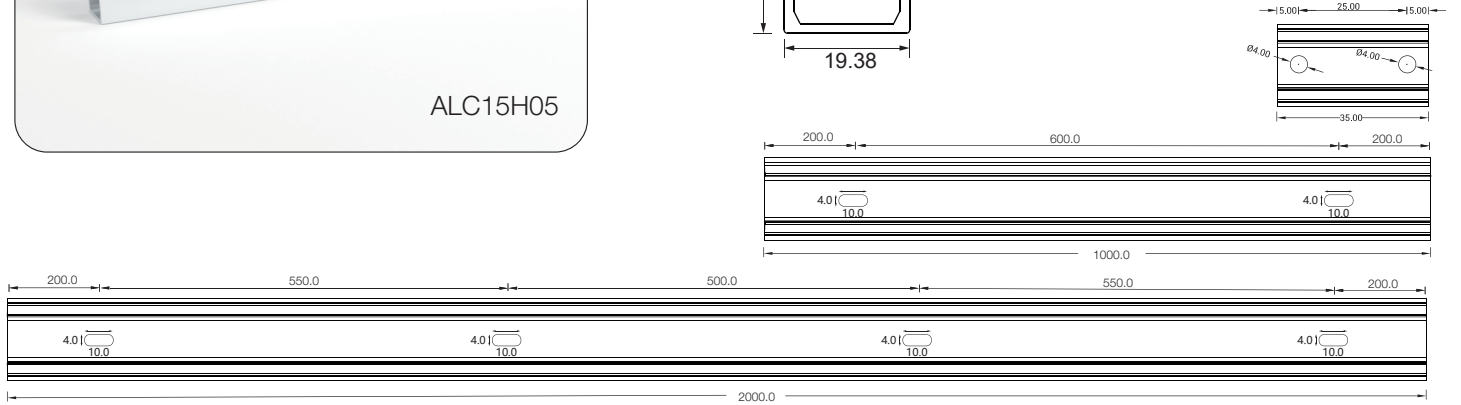

Installation Way

Model	W x H(mm)	Standard Length	Screw Holes	Holes Numbers	Suitable Product
ALC15H05-035	19.38*37.50	35mm	Φ4.0mm	2	F15, SF15
ALC15H05-100		1000mm	○4.0mm	2	F15, SF15
ALC15H05-200		2000mm	○4.0mm	4	F15, SF15