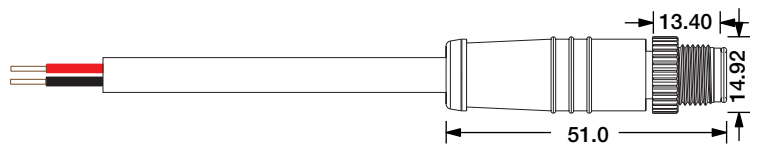

# SF15 Configuration and Accessories

DIY Screw End Cap  
DIY-SC-END-15

DIY Screw Extent Connector  
DIY-SC-EXT-15-A

Waterproof Interrupter

Male Connector  
M12-M-2C-18AWG-D6-W-0327-S

Female Connector  
M12-F-2C-18AWG-D6-W-0327-S