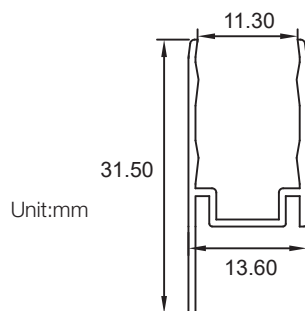

## Installation Way

Model	W x H(mm)	Standard Length	Screw Holes	Holes Numbers	Suitable Product
ALC15H05-035	19.38*37.50	35mm	Φ4.0mm	2	F15, SF15
ALC15H05-100		1000mm	○4.0mm	2	F15, SF15
ALC15H05-200		2000mm	○4.0mm	4	F15, SF15

## Installation Way

Model	W x H(mm)	Standard Length	Screw Holes	Holes Numbers	Suitable Product
ALC15V01-035	13.60*31.50	35mm	Φ4.0mm	2	F15, SF15
ALC15V01-100		1000mm	○4.0mm	2	F15, SF15
ALC15V01-200		2000mm	○4.0mm	4	F15, SF15

## 2. Flexible Aluminum Channel

Installation Way

Surface Mounted

Model	W x H(mm)	Standard Length	Suitable Product
ALC15S01FLX-05	15.10*24.40	500mm	F15, SF15
ALC15S01FLX-10		1000mm	F15, SF15
ALC15S01FLX-20		2000mm	F15, SF15

Installation Way

Surface Mounted

Model	W x H(mm)	Standard Length	Screw Holes	Holes Numbers	Suitable Product
ALC15V01FLX-100	13.60*31.50	1000mm	○4.0mm	4	F15, SF15
ALC15V01FLX-200		2000mm	○4.0mm	8	F15, SF15