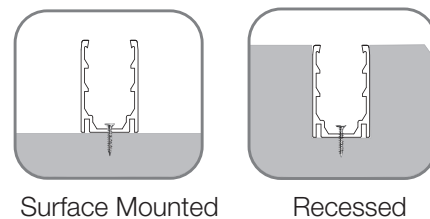

Installation Way

Model	W x H(mm)	Standard Length	Screw Holes	Holes Numbers	Suitable Product
ALC15S01-035	15.10*24.40	35mm	Φ4.0mm	2	F15, SF15
ALC15S01-100		1000mm	○4.0mm	2	F15, SF15
ALC15S01-200		2000mm	○4.0mm	4	F15, SF15