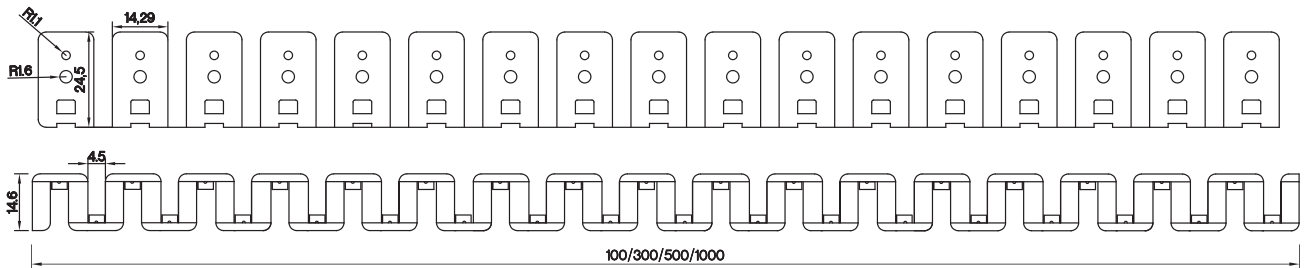

## 4. Stainless Steel Channel

Model	W x H(mm)	Standard Length	Screw Holes	Holes Numbers	Suitable Product
SSC15S01-05	13.80*23.07	50mm	Φ4.0mm	2	F15, SF15

# LED Linear Flex Mounting Channel

Installation Way

Model	W x H(mm)	Standard Length	Screw Holes	Holes Numbers	Suitable Product
SSC15S02-100	13.60*24.80	1000mm	○4.0x10mm	2	F15, SF15

Installation Way

Surface Mounted