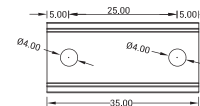

Model	W x H(mm)	Standard Length	Screw Holes	Holes Numbers	Suitable Product
ALC15S01-035	15.10*24.40	35mm	Φ4.0mm	2	F15, SF15
ALC15S01-100		1000mm	○4.0mm	2	F15, SF15
ALC15S01-200		2000mm	○4.0mm	4	F15, SF15