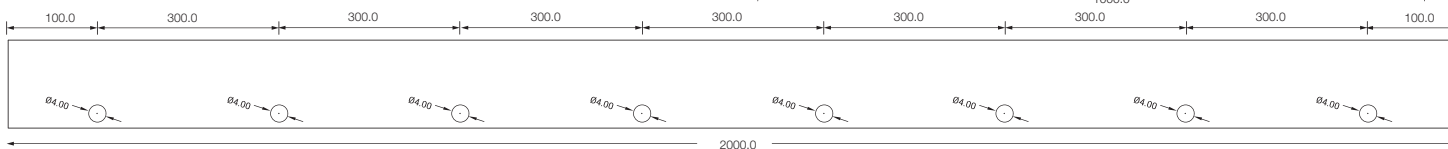

Installation Way

Surface Mounted