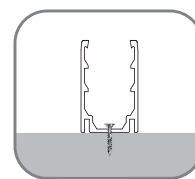

Installation Way

Surface Mounted