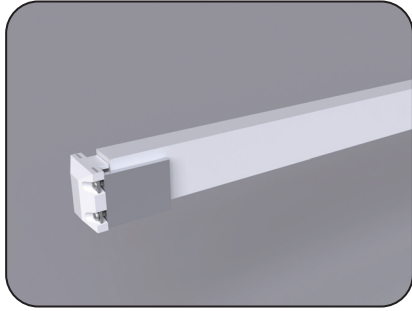

SF15 Configuration and Accessories

DIY Screw End Cap
DIY-SC-END-15